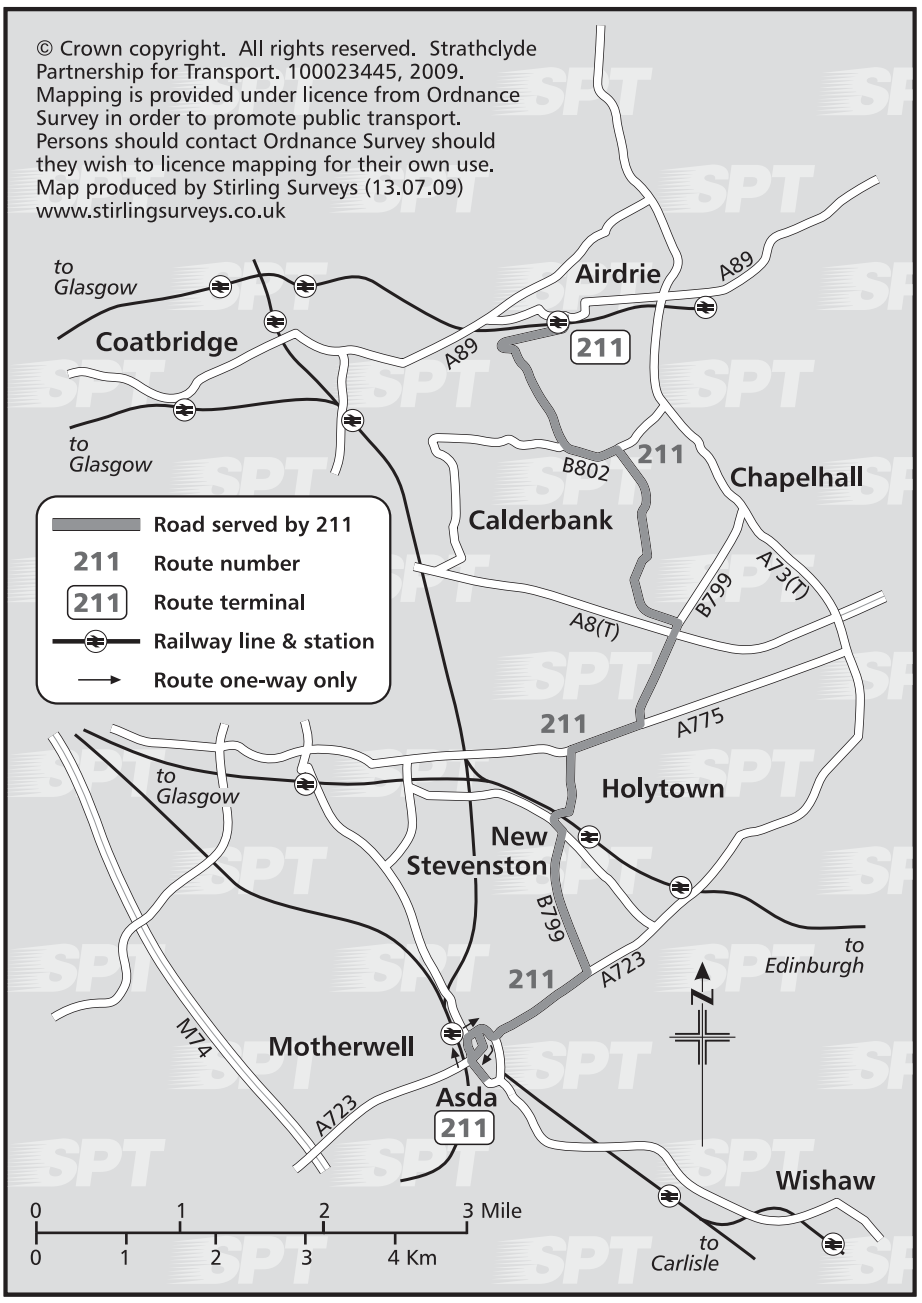

For more information visit [www.spt.co.uk](http://www.spt.co.uk) or any SPT travel centre.

**Route service 211:** From **Motherwell ASDA** Bus Stop via A721, West Hamilton Street, Hamilton Road, Muir Street, Hope Street, Merry Street, Jerviston Road, Jerviston Street, Clydesdale Street, Stevenston Street, Holytown Main Street, Bo'ness Road, Woodhallmill Road, Calderbank Main Street, Calderbank Road, Cairnhill Road, Woodburn Avenue, Thomson Drive, Victoria Crescent, Victoria Place, Cairnhill Road, By pass road, Stirling Street, **Airdrie**, Broomknoll Street.  
Return from **Airdrie**, Broomknoll Street via Cairnhill Road, Victoria Place, Victoria Crescent, Thomson Drive, Woodburn Avenue, Cairnhill Road, Calderbank Road, Calderbank Main Street, Woodhallmill Road, Bo'ness Road, Holytown Main Street, Stevenston Street, Clydesdale Street, Jerviston Street, Jerviston Road, Merry Street, Hope Street, Pollock Street, Brandon Parade East, Hamilton Road, West Hamilton Street, A721 to roundabout at Brandon Street, A721 to **Motherwell ASDA**, Bus Stop.

<b>0720</b>	<b>0820</b>		<b>2220</b>	<b>2320</b>
0729	0829	then	2229	2329
0734	0834	hourly	2234	2334
0737	0837	until	2237	2337
0745	0845		2245	2345
<b>0747</b>	<b>0847</b>		<b>2247</b>	<b>2347</b>

<b>Motherwell, ASDA</b>	<b>1848</b>	<b>1948</b>	<b>2048</b>	<b>2148</b>	<b>2248</b>
Motherwell, Railway Station	1850	1950	2050	2150	2250
New Stevenston Cross	1858	1958	2058	2158	2258
Holytown Memorial	1901	2001	2101	2201	2301
Calderbank	1906	2006	2106	2206	2306
<b>Airdrie, Broomknoll Street</b> ⇌	<b>1915</b>	<b>2015</b>	<b>2115</b>	<b>2215</b>	<b>2315</b>