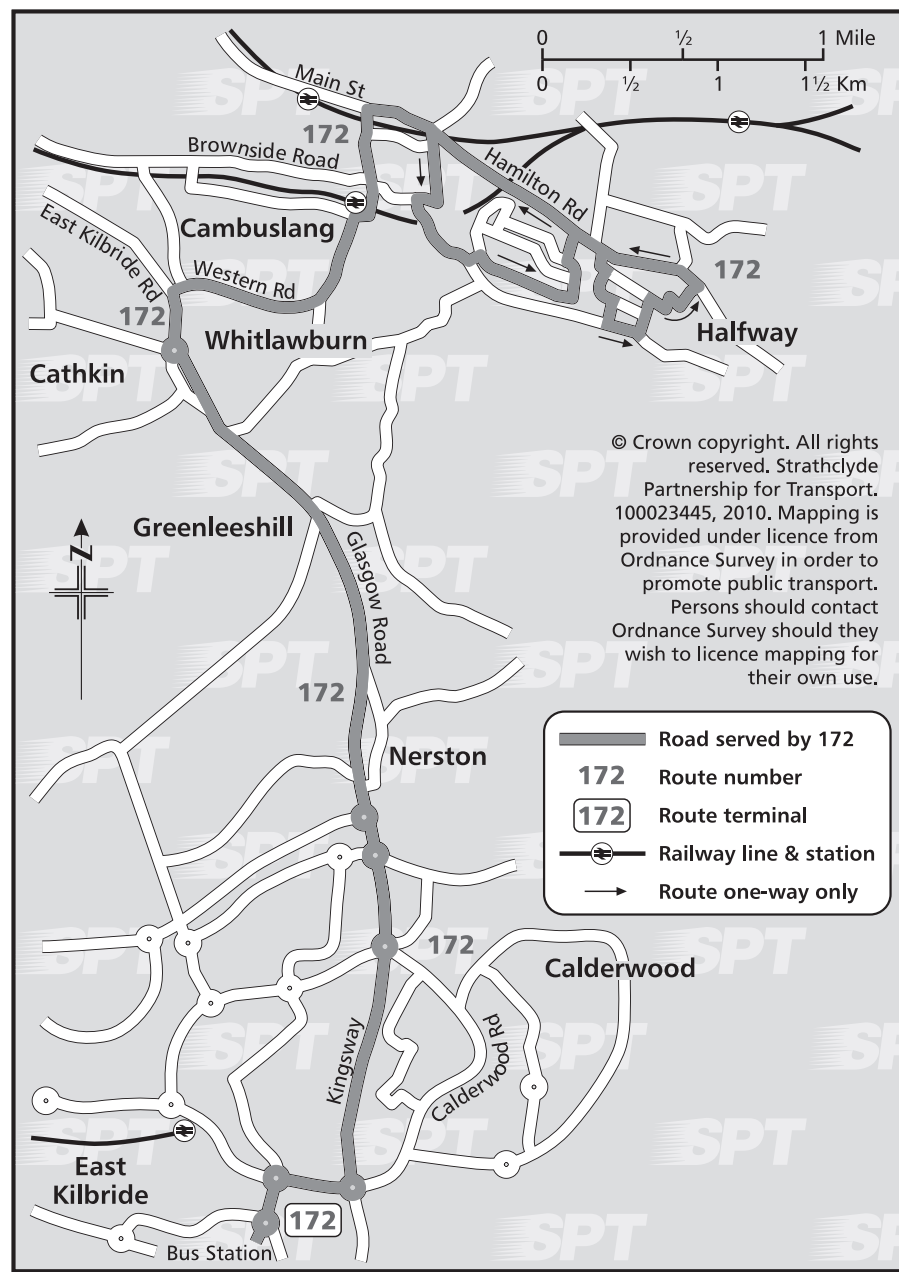

Timetable

172

Cambuslang East Kilbride

All information available from SPT travel centres at St Enoch Subway, Buchanan bus station, East Kilbride, Glasgow Airport, Greenock and Hamilton.

Or call Traveline on

Lines are open 24 hours - 7 days a week

Operator contact details:

Henderson Travel
Unit 4
Whistleberry Park
Hamilton
Lanarkshire
ML3 0ED
01698 713007

This service is operated as specified by Strathclyde Partnership for Transport. If you have any comments or suggestions about the service(s) provided, please send them to:

Director, Bus Operations,
Strathclyde Partnership for Transport,
Consort House,
12 West George Street,
Glasgow, G2 1HN
Tel No. 0845 271 2405
or e-mail to bus@spt.co.uk.

Ref.: 4974B/04/10

This service is operated by Henderson Travel on behalf of SPT

Important changes in this issue
Reprint and Revised Fares.

From 14 July 2008

Whilst every effort will be made to adhere to the scheduled times, the Partnership disclaims any liability in respect of loss or inconvenience arising from any failure to operate journeys as published, changes in timing or any printing errors.

For more information visit www.spt.co.uk or any SPT travel centre

© Crown copyright. All rights reserved. Strathclyde Partnership for Transport. 100023445, 2010. Mapping is provided under licence from Ordnance Survey in order to promote public transport. Persons should contact Ordnance Survey should they wish to licence mapping for their own use.