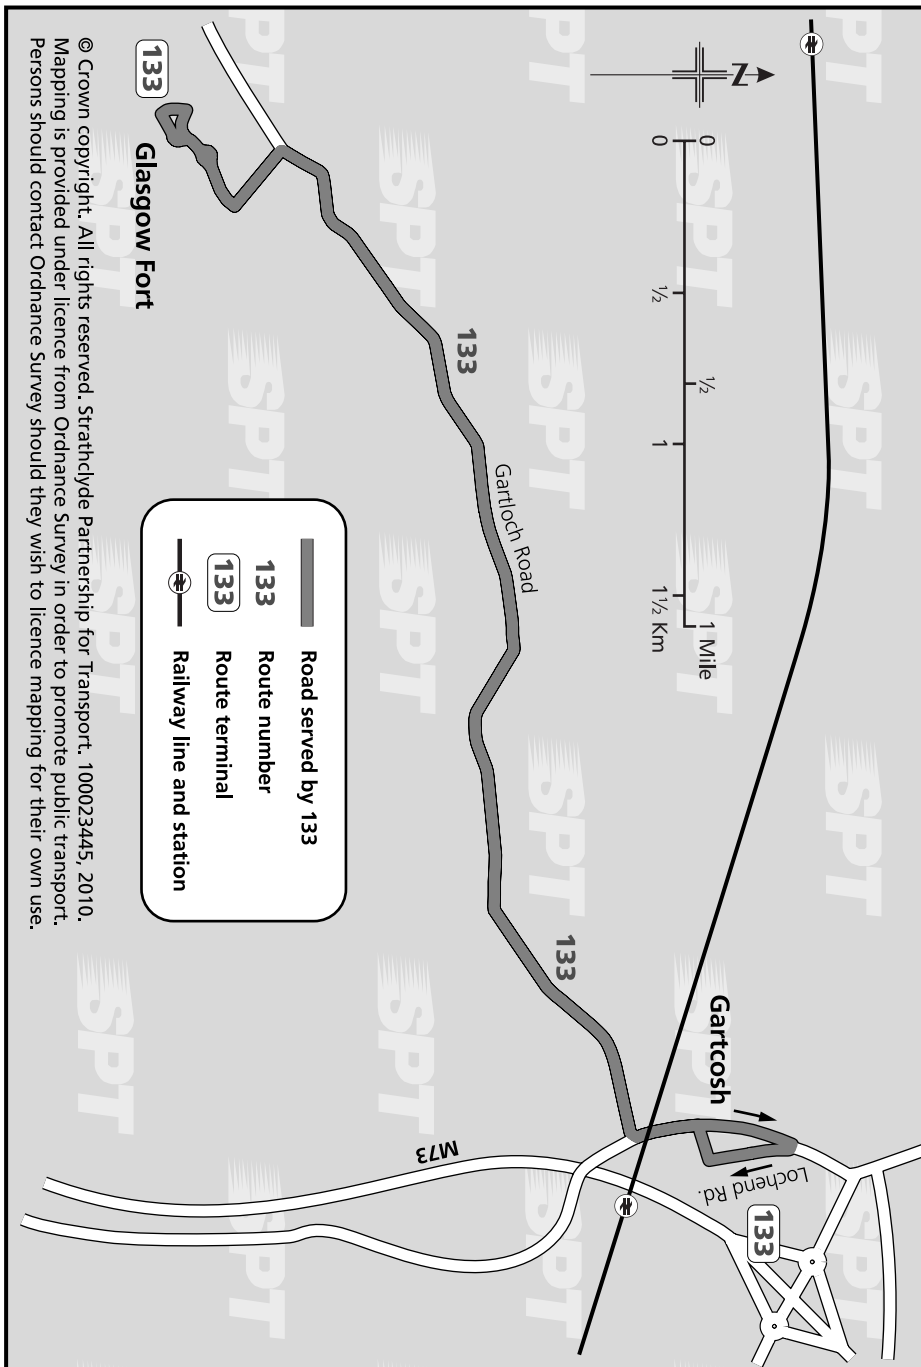

joining up
journeys

SPT bus

Timetable

133

Glasgow Fort Gartcosh

All information available from SPT travel centres at St Enoch Subway, Buchanan bus station, East Kilbride, Glasgow Airport, Greenock and Hamilton.

Or call Traveline on

Lines are open 24 hours - 7 days a week

Operator contact details:

WJC Buses
26 Brownsburn Industrial Estate
Airdrie ML6 9SE
Tel: 01236 626632

This service is operated as specified by Strathclyde Partnership for Transport. If you have any comments or suggestions about the service(s) provided, please send them to:

Director, Bus Operations,
Strathclyde Partnership for Transport,
Consort House,
12 West George Street,
Glasgow, G2 1HN
Tel No. 0845 271 2405
or e-mail to bus@spt.co.uk.

Ref LS 041/01/10

This service is operated by WJC Buses on behalf of SPT

Important changes in this issue
New subsidised service.

From 7 February 2010

Whilst every effort will be made to adhere to the scheduled times, the Partnership disclaims any liability in respect of loss or inconvenience arising from any failure to operate journeys as published, changes in timing or any printing errors.

For more information visit www.spt.co.uk or any SPT travel centre.

SPT

Route map service 133

© Crown copyright. All rights reserved. Strathclyde Partnership for Transport. 100023445, 2010. Mapping is provided under licence from Ordnance Survey in order to promote public transport. Persons should contact Ordnance Survey should they wish to licence mapping for their own use.