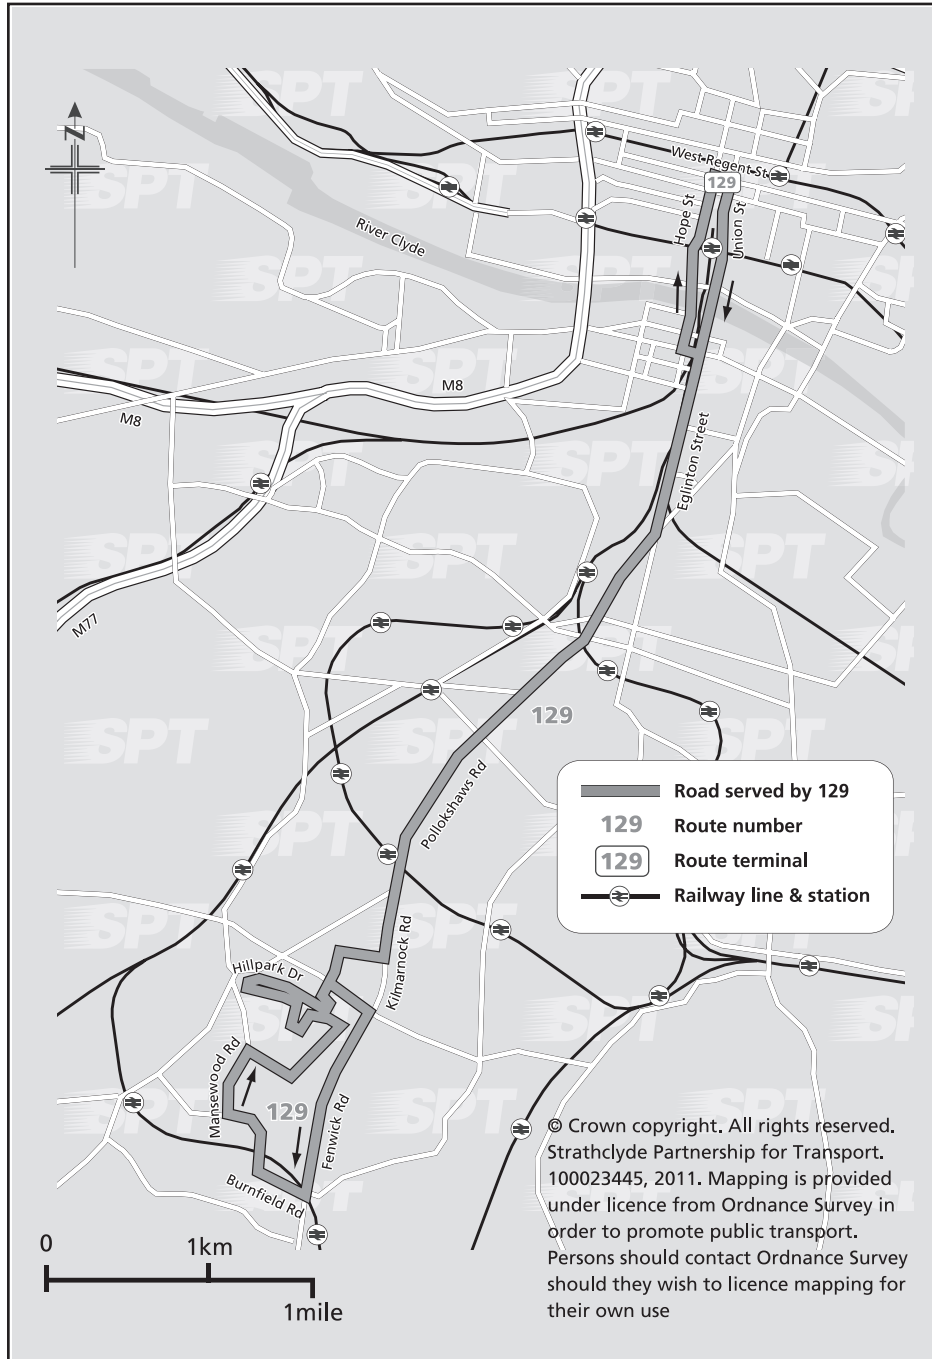

Route map service 129

joining up
journeys

Timetable

129

Mansewood Glasgow City Centre

All information available from SPT travel centres at St Enoch Subway, Buchanan bus station, East Kilbride, Greenock and Hamilton.

For more information visit www.spt.co.uk or any SPT travel centre.

Route Service 129: From **Glasgow, City Centre West Regent Street**, via Renfield Street, Union Street, Jamaica Street, Eglinton Street, Pollokshaws Road, Kilmarnock Road, Alloway Road, Glenspean Street, Nether Auldhouse Road, Kilmarnock Road, Fenwick Road, Burnfield Road, Mansewood Road, Alder Road, Tinto Road, Pentland Road, Hillpark Drive, Glenspean Street, Alloway Road, Kilmarnock Road, Pollokshaws Road, Eglinton Street, Nelson Street, Commerce Street, Oswald Street, Hope Street to **Glasgow City Centre West Regent Street**.

1.75 1.75 1.45 1.45 1.25 1.02 **Alloway Road**

1.75 1.75 1.75 1.45 1.45 1.25 1.02 **Fernleigh Road**

1.75 1.75 1.75 1.75 1.45 1.45 1.25 1.02 **Mansewood Road**

1.75 1.75 1.75 1.75 1.75 1.45 1.45 1.25 1.02 **Ledi Road**

..... 1.45 1.25 1.02 **Alloway Road**

..... 1.45 1.45 1.25 1.02 **Shawlands Cross, The Granary**

..... 1.75 1.45 1.45 1.25 1.02 **Regent Park Square**

..... 1.75 1.75 1.45 1.45 1.25 1.02 **Eglinton Toll**