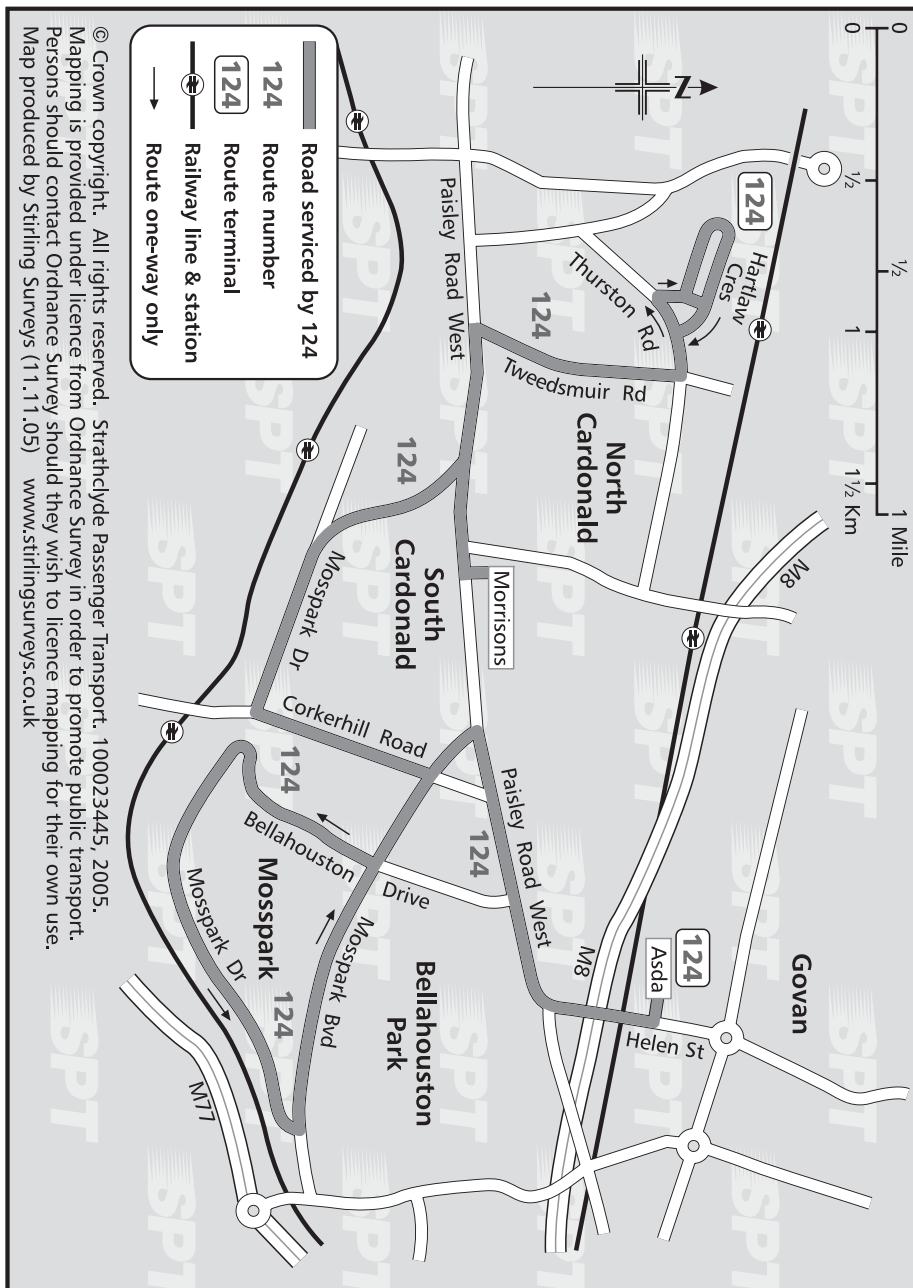

joining up
journeys

SPT bus

Timetable

124

Govan ASDA

Mosspark

North Cardonald

All information available from SPT travel centres at St Enoch Square, Buchanan bus station, Hillhead Subway, Cumbernauld, East Kilbride, Glasgow Airport, Greenock, Hamilton and Paisley.

Or call Traveline on

Daily 0700 – 2200 hours

Operator contact details:
Arriva Scotland West
Greenock Road, Inchinnan,
Renfrewshire PA4 9PG
Tel 08700 404343

These services are operated as specified by Strathclyde Partnership for Transport. If you have any comments or suggestions about the service(s) provided, please send them to:

**Director, Bus Operations,
Strathclyde Partnership for Transport,
Consort House,
12 West George Street,
Glasgow, G2 1HN
Tel No. 0845 271 2405
or e-mail to bus@spt.co.uk.**

Ref.:0907A/08/07

This service is operated by
Arriva on behalf of SPT

Changes in this timetable
Revised fares

From 6 November 2005

Whilst every effort will be made to adhere to the scheduled times, the Partnership disclaims any liability in respect of loss or inconvenience arising from any failure to operate journeys as published, changes in timing or any printing errors.

For more information visit www.spt.co.uk
or any SPT travel centre.

SPT

Route map service 124

© Crown copyright. All rights reserved. Strathclyde Passenger Transport. 100023445, 2005.
Mapping is provided under licence from Ordnance Survey in order to promote public transport.
Persons should contact Ordnance Survey should they wish to licence mapping for their own use.
Map produced by Stirling Surveys (11.11.05) www.stirlingsurveys.co.uk