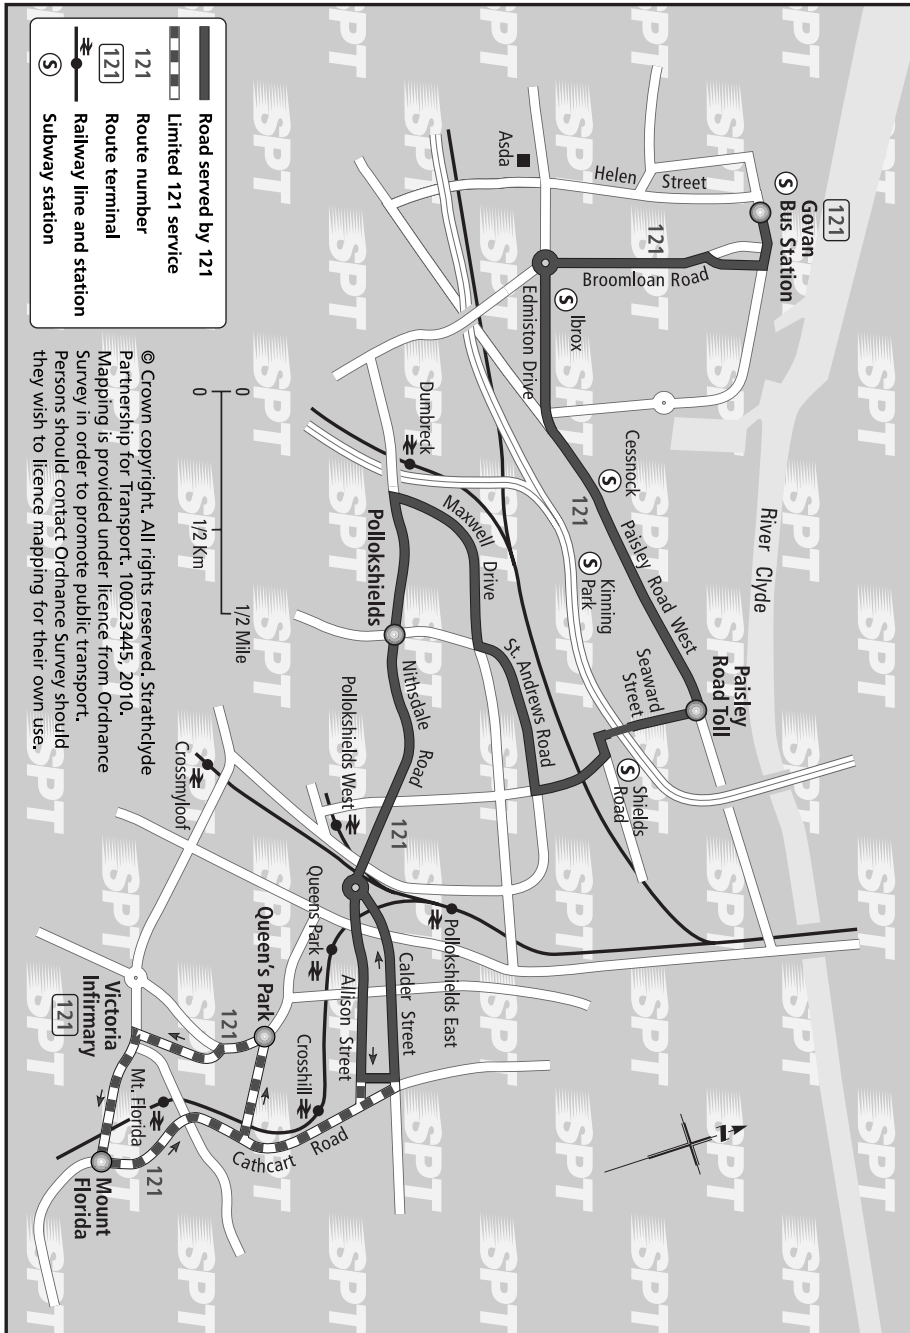

joining up
journeys

SPT bus

Timetable

121

All information available from SPT travel centres at St Enoch Subway, Buchanan bus station, East Kilbride, Glasgow Airport, Greenock and Hamilton.

Or call Traveline on

Lines are open 24 hours - 7 days a week

Operator contact details:

First Glasgow
197 Victoria Road
Glasgow G42 7AD
Tel: 0141 423 6600

This service is operated as specified by Strathclyde Partnership for Transport. If you have any comments or suggestions about the service(s) provided, please send them to:

Director, Bus Operations,
Strathclyde Partnership for Transport,
Consort House,
12 West George Street,
Glasgow, G2 1HN
Tel No. 0845 271 2405
or e-mail to bus@spt.co.uk.

Ref LS 042/3699D/01/10

This service is operated by First on behalf of SPT

Important changes in this issue
Revised route and timetable.

From 28 February 2010

Whilst every effort will be made to adhere to the scheduled times, the Partnership disclaims any liability in respect of loss or inconvenience arising from any failure to operate journeys as published, changes in timing or any printing errors.

For more information visit www.spt.co.uk or any SPT travel centre.

SPT

Route map service 121

© Crown copyright. All rights reserved. Strathclyde Partnership for Transport. 100023445, 2010. Mapping is provided under licence from Ordnance Survey in order to promote public transport. Persons should contact Ordnance Survey should they wish to licence mapping for their own use.