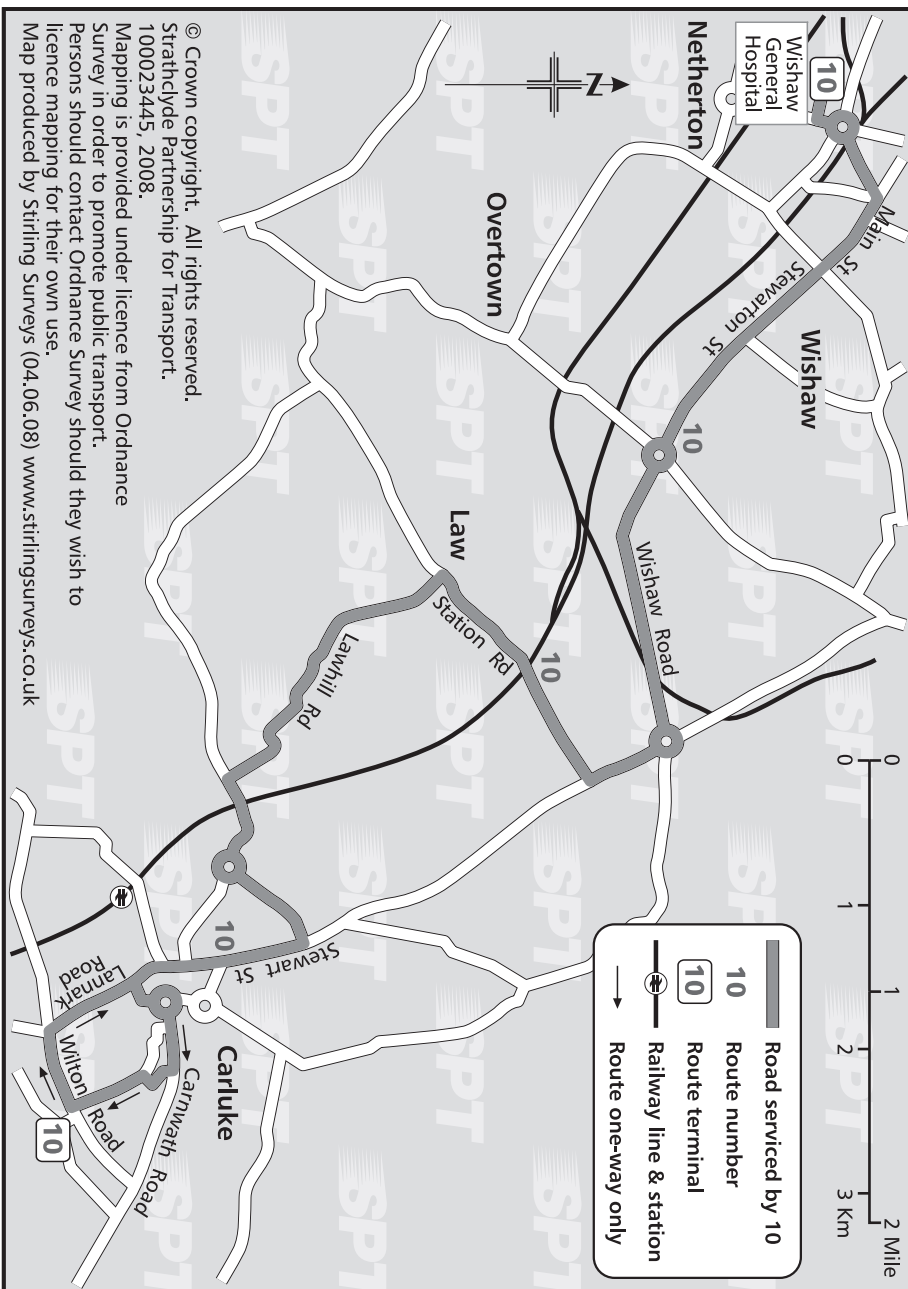

joining up
journeys

SPT bus

Timetable

10

Wishaw General Hospital Carluke

All information available from SPT travel centres at St Enoch Square, Buchanan bus station, Hillhead Subway, East Kilbride, Glasgow Airport, Greenock, Hamilton and Paisley.

Or call Traveline on

Lines are open 24 hours - 7 days a week

Operator contact details:

Stuart's Coaches Limited
Castlehill Garage
Airdrie Road
Carluke
South Lanarkshire
ML8 5EP
Tel: 01555 773533

This service is operated as specified by Strathclyde Partnership for Transport. If you have any comments or suggestions about the service(s) provided, please send them to:

Director, Bus Operations,
Strathclyde Partnership for Transport,
Consort House,
12 West George Street,
Glasgow, G2 1HN
Tel No. 0845 271 2405
or e-mail to bus@spt.co.uk.

Ref.:4427/07/08

This service is operated by Stuart's Coaches on behalf of SPT

Important changes in this issue
Revised Faretable.

From 13 July 2008

Whilst every effort will be made to adhere to the scheduled times, the Partnership disclaims any liability in respect of loss or inconvenience arising from any failure to operate journeys as published, changes in timing or any printing errors.

For more information visit www.spt.co.uk or any SPT travel centre.

SPT

Route map service 10

© Crown copyright. All rights reserved.
Strathclyde Partnership for Transport.
100023445, 2008.
Mapping is provided under licence from Ordnance Survey in order to promote public transport.
Persons should contact Ordnance Survey should they wish to licence mapping for their own use.
Map produced by Stirling Surveys (04.06.08) www.stirlingsurveys.co.uk