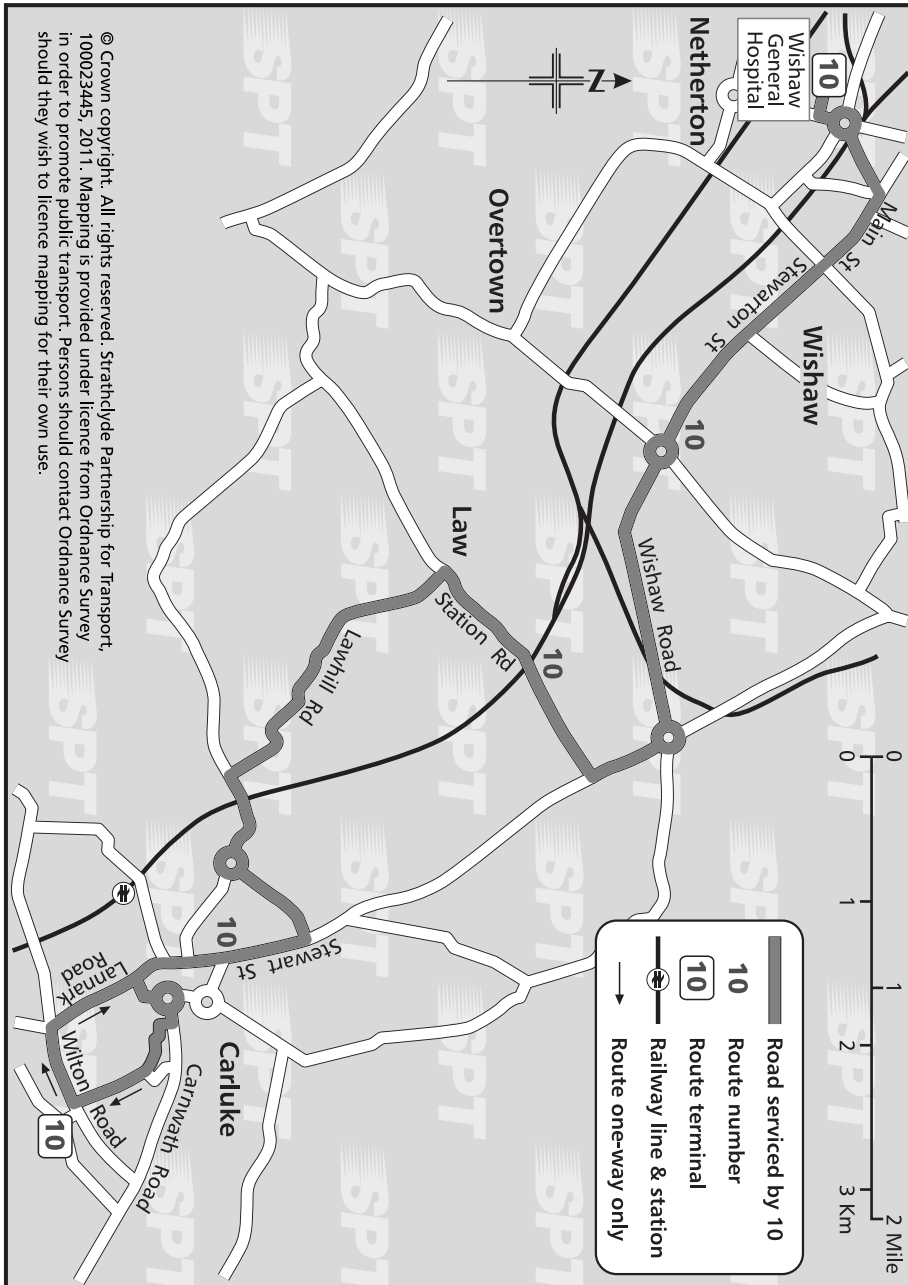

joining up
journeys

SPT bus

Timetable

10

**Wishaw General
Hospital
Carlisle**

All information available from SPT travel centres at St Enoch Subway, Buchanan bus station, East Kilbride, Greenock and Hamilton.

Or call Traveline on

Lines are open 24 hours - 7 days a week

Operator contact details:

Stuart's Coaches Limited
Castlehill Garage
Airdrie Road
Carlisle
South Lanarkshire
ML8 5EP
Tel: 01555 773533

This service is operated as specified by Strathclyde Partnership for Transport.

If you have any comments or suggestions about the service(s) provided, please send them to:

Director, Bus Operations,
Strathclyde Partnership for Transport,
Consort House,
12 West George Street,
Glasgow, G2 1HN
Tel No. 0845 271 2405
or e-mail to bus@spt.co.uk.

Ref.:4427/03/11

This service is operated by Stuart's Coaches on behalf of SPT

Important changes in this issue
Timetable reprint.

From July 2011

Whilst every effort will be made to adhere to the scheduled times, the Partnership disclaims any liability in respect of loss or inconvenience arising from any failure to operate journeys as published, changes in timing or any printing errors.

For more information visit www.spt.co.uk or any SPT travel centre.

SPT

Route map service 10

© Crown copyright. All rights reserved. Strathclyde Partnership for Transport, 100023445, 2011. Mapping is provided under licence from Ordnance Survey in order to promote public transport. Persons should contact Ordnance Survey should they wish to licence mapping for their own use.