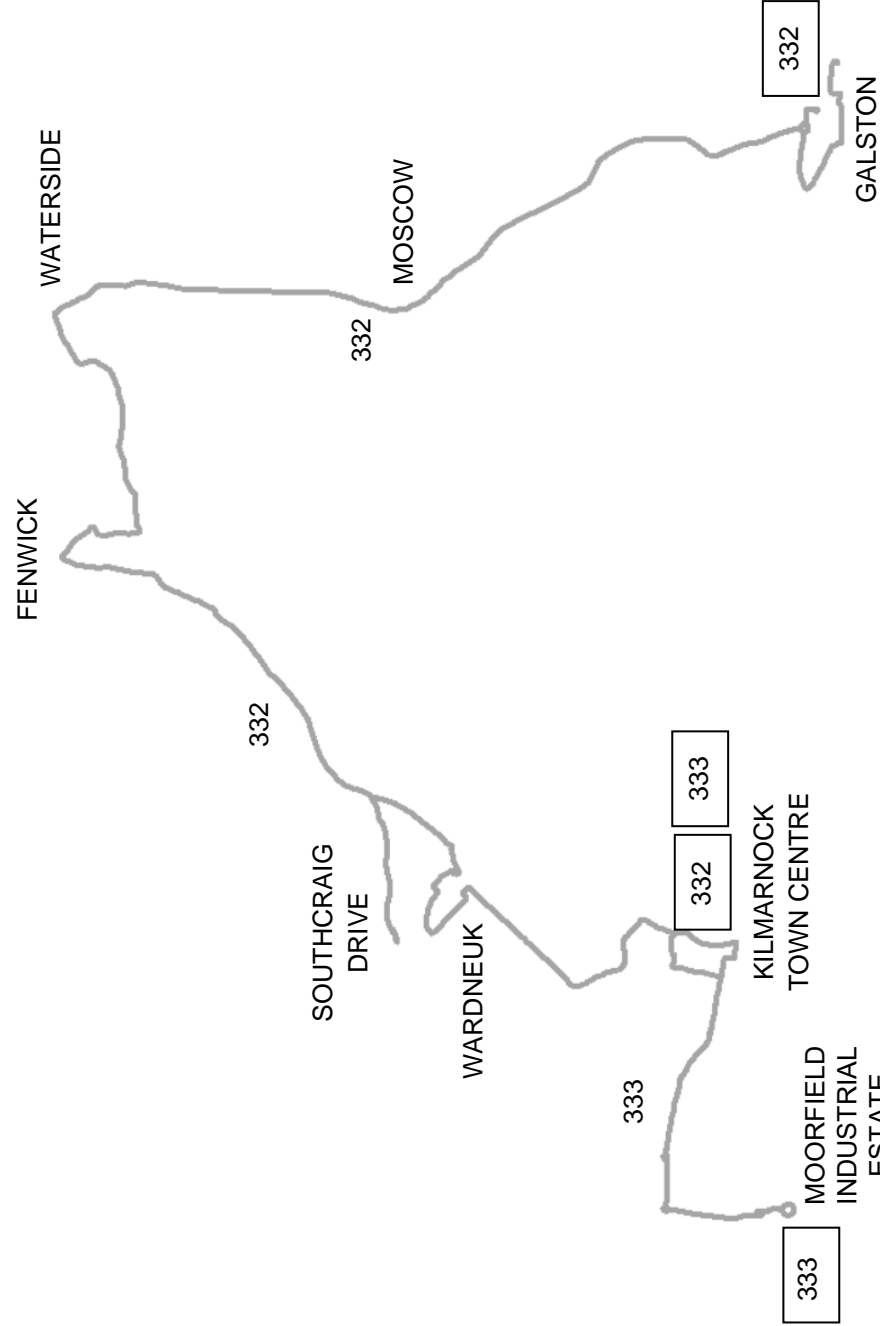

Fare table service 332/333	
Service 332	Child Single Fares (from 5th to 16th birthday)
Adult single fares £	Children under school age travel free Childs single fares at half the adult single fare rounded up to the next 5 pence
Kilmarnock Bus Stn	
1.90 Witch Rd Hill Street	
2.30 1.80 Western Road	
2.40 2.20 1.90 S.Craigs/Wardneuk	
2.80 2.60 2.60 Fenwick	
3.00 3.00 3.00 2.60 Waterside	
3.40 3.20 3.20 2.80 2.40 Moscow	
3.40 3.40 3.30 3.20 2.80 2.60 Loudon Castle Gates	
3.40 3.40 3.40 3.30 3.20 2.80 2.60 1.90 Galston Cross	
3.40 3.40 3.40 3.30 3.20 2.80 2.60 2.40 1.60 Galston Maxwood Rd	
FARES ARE CORRECT AT TIME OF PRODUCTION - MAY BE SUBJECT TO CHANGE	

Service 333 Fare table
Kilmarnock Bus Station
2.30 Moorfield Ind Estate

Whilst every effort will be made to adhere to the scheduled times, the Partnership disclaims any liability in respect of loss or inconvenience arising from any failure to operate journeys as published, changes in timings or printing errors.

Bus Timetable
From 12 July 2020

332
333

Kilmarnock
Fenwick
Galston

For more information visit spt.co.uk or Alternatively, for all public transport enquiries, call:

If you have any comments or suggestions about the service(s) provided please contact:

This service is operated by Western Buses Ltd on behalf of SPT.

SPT
Bus Operations
131 St. Vincent St
Glasgow G2 5JF
t 0345 271 2405
0141 333 3690
e bus@spt.co.uk

Western Buses Ltd
Sandgate
Ayr
KA7 1DD
t 01292 613 700