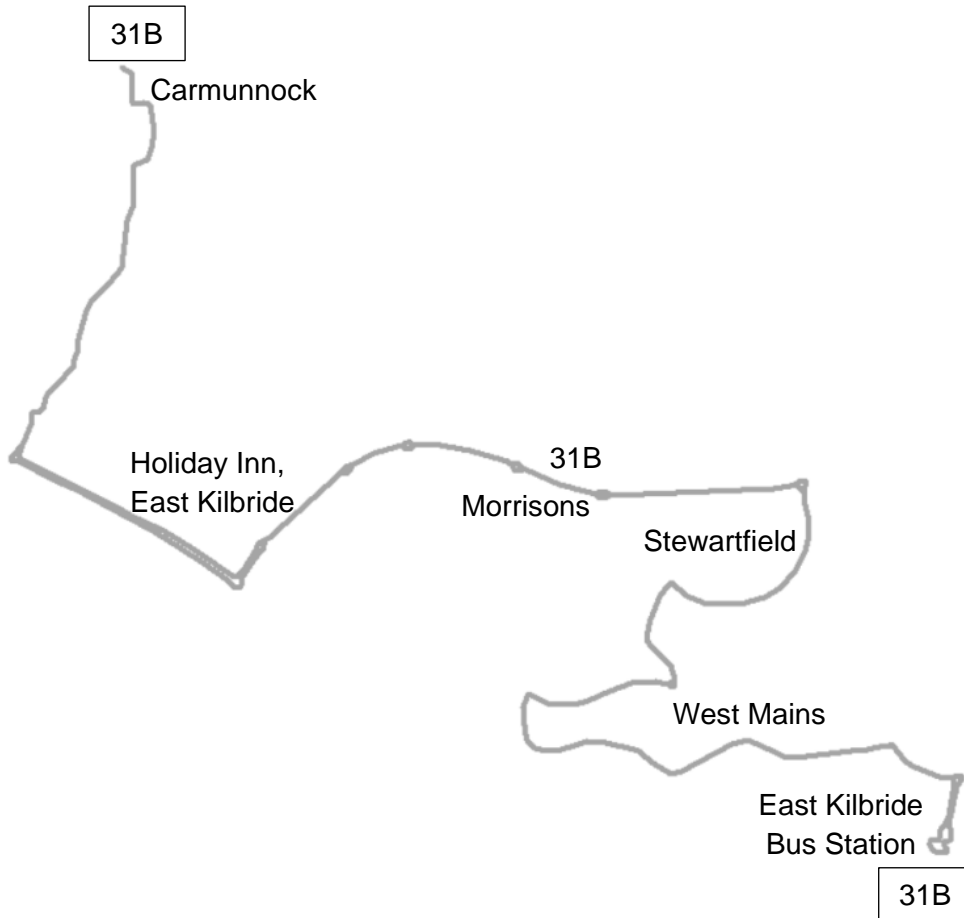

Whilst every effort will be made to adhere to the scheduled times, the Partnership disclaims any liability in respect of loss or inconvenience arising from any failure to operate journeys as published, changes in timings or printing errors.

Bus Timetable
From 31 August 2020

31B

Carmunnock Stewartfield East Kilbride Bus Station

For more information visit spt.co.uk or alternatively, for all public transport enquiries, call: