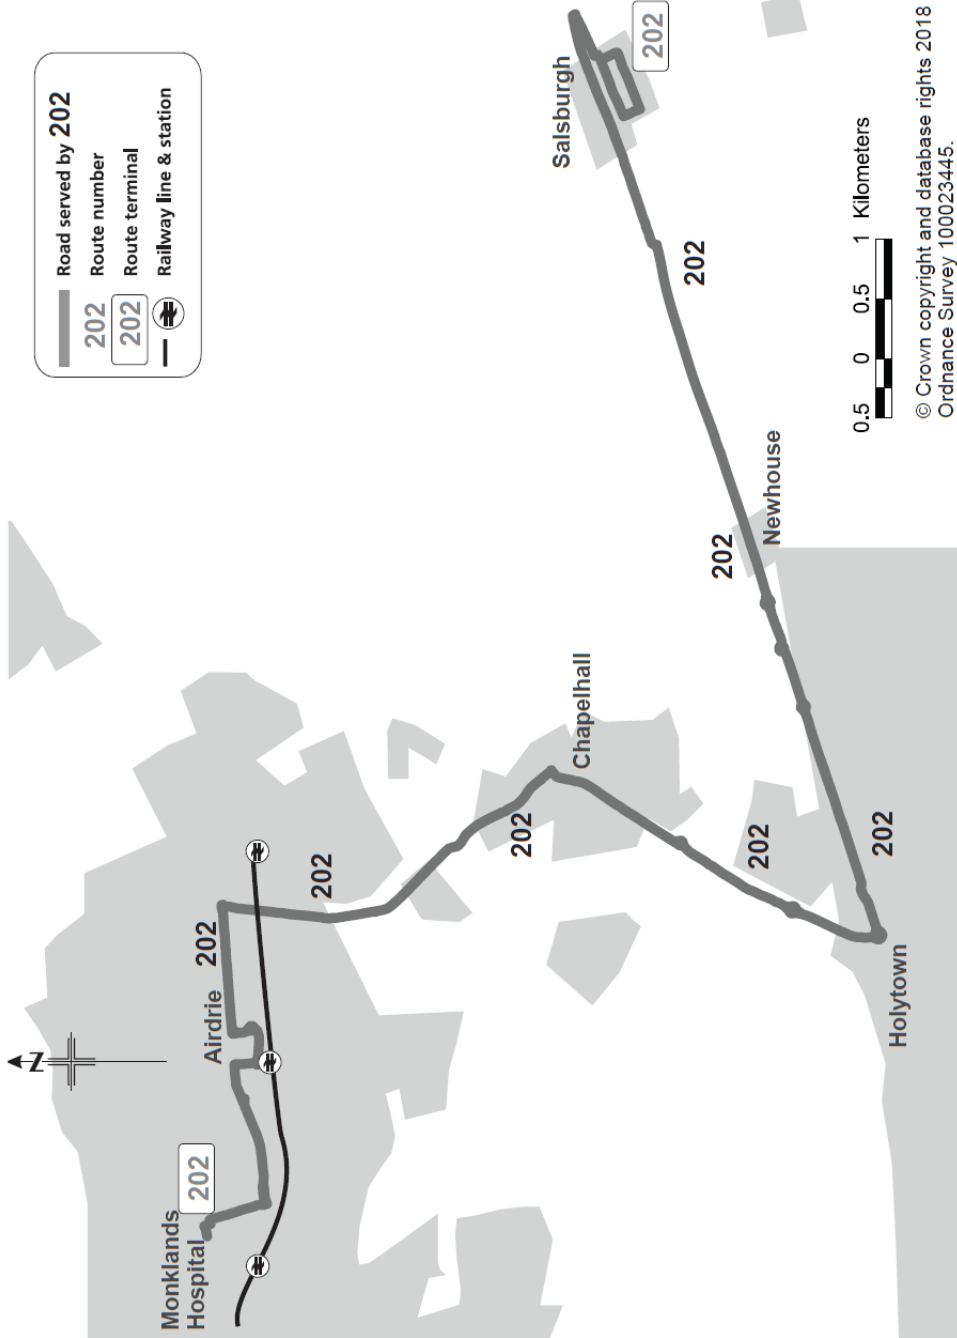

Road served by 202
 Route number 202
 Route terminal
 Railway line & station

Whilst every effort will be made to adhere to the scheduled times, the Partnership disclaims any liability in respect of loss or inconvenience arising from any failure to operate journeys as published, changes in timings or printing errors.

t 08000 515 651

Route service 202: From **Salsburgh** via Carvale Avenue, Kirkview Avenue, Blackcroft Terrace, B7066, Main Street (Salsburgh), Springfield Road, B7066 Glasgow and Edinburgh Road, Newhouse Roundabout, Edinburgh Road, Bo'ness Road, Woodhall Street, Lauchope Street, Main Street (Chapelhall), A73 Carlisle Road, Clark Street, Graham Street, A89, bypass road, Broomknoll Street, Stirling Street, Alexander Street to **Monklands Hospital**, Monkscourt Avenue.

Return from Monklands Hospital via Monkscourt Avenue, Alexander Street, Stirling Street, Brommknoll Street, bypass road, A89, Graham Street, Clark Street, Carlisle Road, A73, Main Street (Chapelhall), Lauchope Street, Woodhall Street, Bo'ness Road, Edinburgh Road, Newhouse Roundabout, Glasgow and Edinburgh Road, B7066, Springfield Road, Main Street (Salsburgh), B7066, Blackcroft Terrace, Camsdale Avenue to **Salsburgh**, Carvale Avenue.