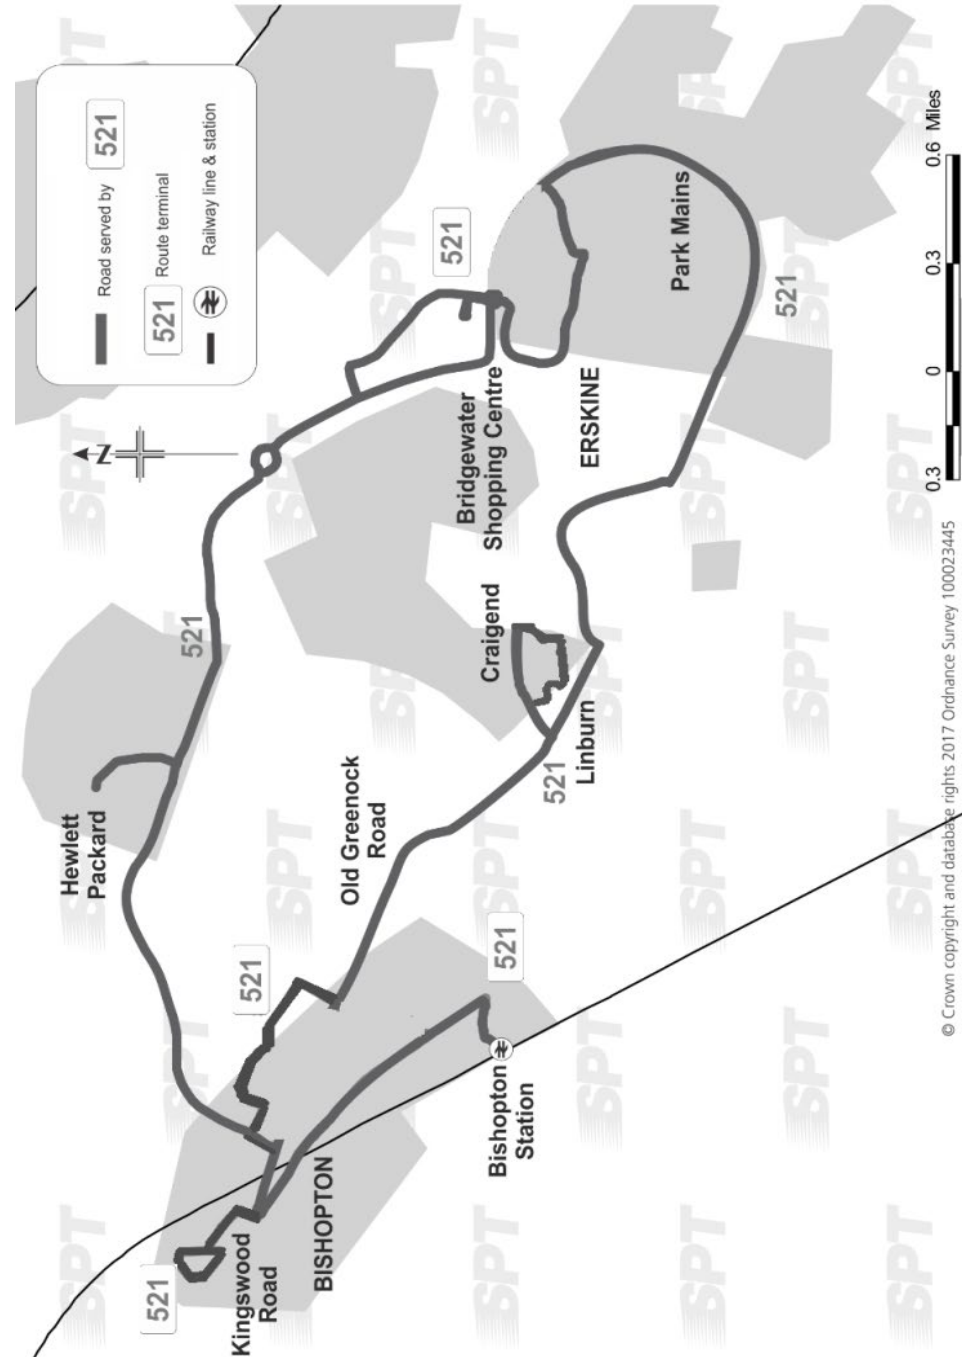

Fares to follow

© Crown copyright and database rights 2017 Ordnance Survey 100023445

Whilst every effort will be made to adhere to the scheduled times, the Partnership disclaims any liability in respect of loss or inconvenience arising from any failure to operate journeys as published, changes in timings or printing errors.

Route Service 521 From **Bishopton Rail Station** via Station Road, Greenock Road, Lyle Crescent, Kingswood Road, Lyle Crescent, Old Greenock Road, Ferry Road, Bruce Road, Stuart Road, Kingston Road, Old Greenock Road, Linburn Road, Lubnaig Drive, Lomond Place, Linburn Road, Old Greenock Road, Barrhill Road, Old Greenock Road, Parkway, Newshot Drive, Mains Drive, Mains Hill, Kilpatrick Drive to **Bridgewater Shopping Centre**.