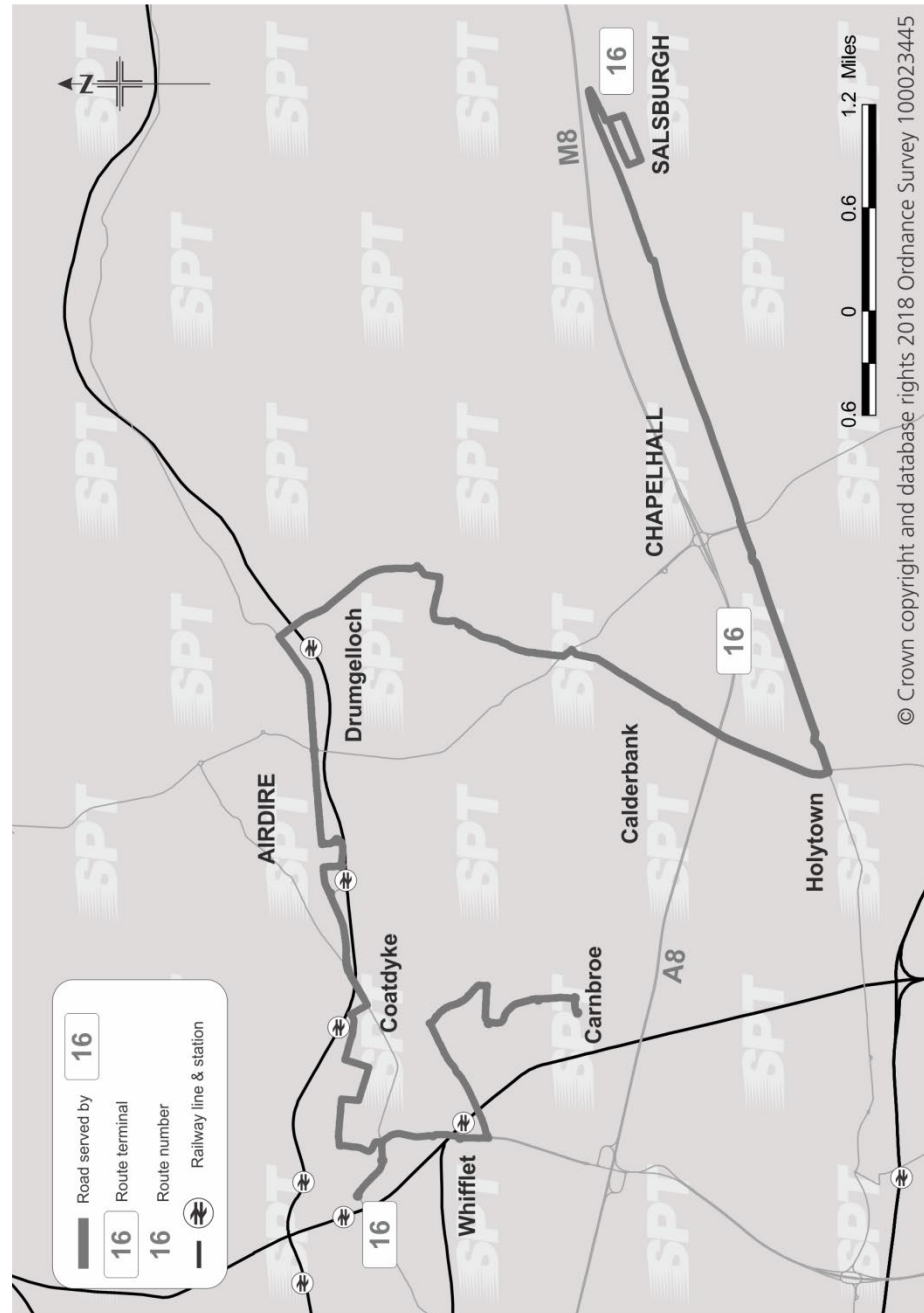

Fares to follow

Whilst every effort will be made to adhere to the scheduled times, the Partnership disclaims any liability in respect of loss or inconvenience arising from any failure to operate journeys as published, changes in timings or printing errors.

Bus Timetable
From 14 July 2019

16

**Salsburgh
Chapelhall
Airdrie
Coatbridge
Carnbroe**

For more information visit spt.co.uk

Alternatively, for all public transport enquiries, call:

This service is operated by McNair's Coaches Ltd . on behalf of Strathclyde Partnership for Transport. If you have any comments or suggestions about the service(s) provided please contact:

SPT Bus Operations 131 St. Vincent St Glasgow G2 5JF	McNair's Coaches Ltd 30, Northburn Road Coatbridge ML5 2HY

t 0345 271 2405 0141 333 3690 e bus@spt.co.uk	t 01236441188 e bus@spt.co.uk

Please note – Calls to 0845 271 2405 will be charged at 2p per min (inc. VAT) plus your Telecoms Providers Access Charge

This service is operated by McNair's Coaches Ltd. on behalf of SPT.