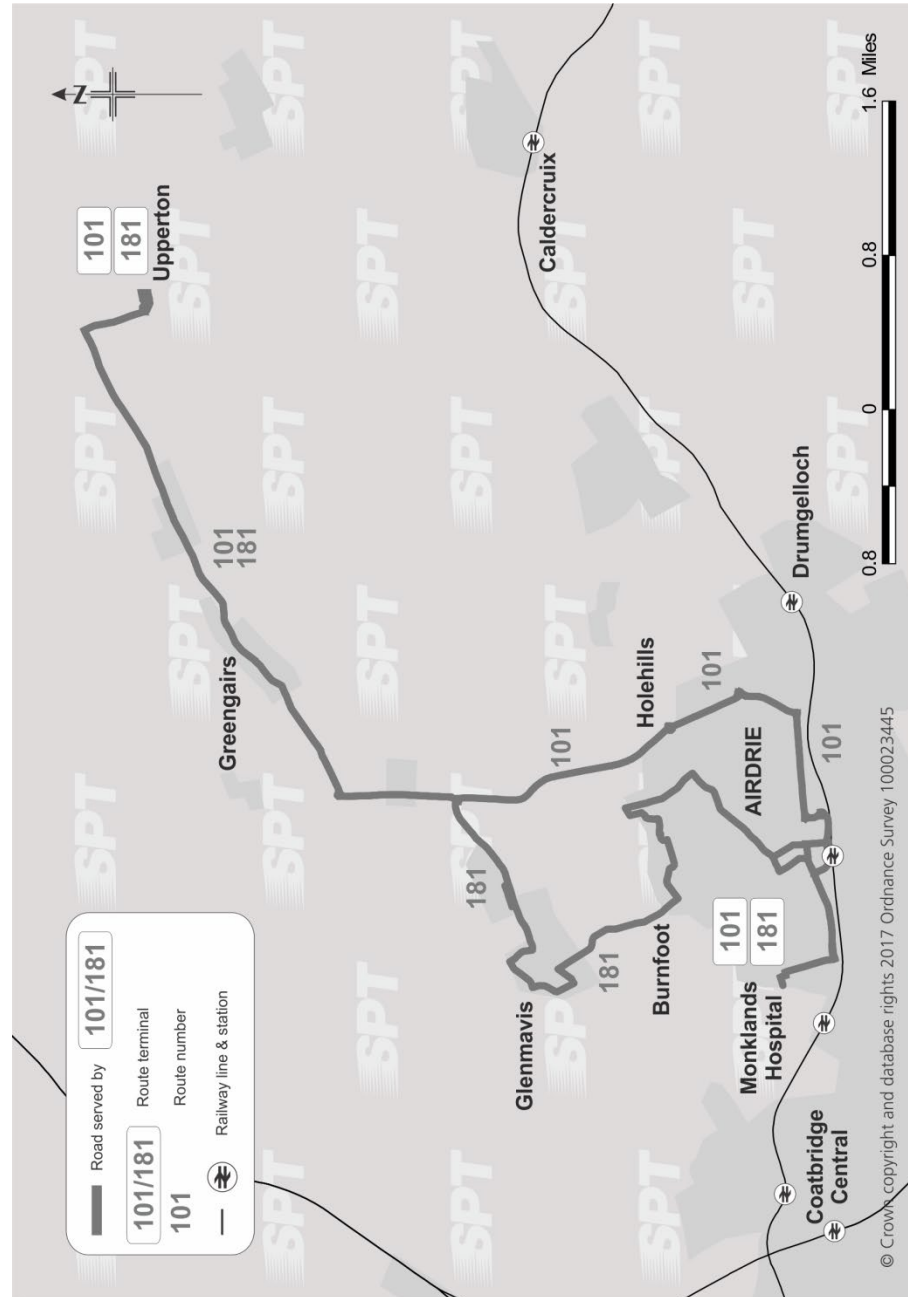

Fares to follow

Whilst every effort will be made to adhere to the scheduled times, the Partnership disclaims any liability in respect of loss or inconvenience arising from any failure to operate journeys as published, changes in timings or printing errors.

Bus Timetable
From 14 July 2019

101 181

Monklands Hospital Airdrie Upperton

For more information visit spt.co.uk
Alternatively, for all public transport enquiries, call:

This service is operated by McNair's Coaches Ltd on behalf of Strathclyde Partnership for Transport. If you have any comments or suggestions about the service(s) provided please contact:

SPT
Bus Operations
131 St. Vincent St
Glasgow G2 5JF

McNair's Coaches Ltd
30, Northburn Road
Coatbridge
ML5 2HY

t 0345 271 2405
0141 333 3690
e bus@spt.co.uk

t 01236441188
e bus@spt.co.uk

Please note – Calls to 0845 271 2405 will be charged at 2p per min (inc. VAT) plus your Telecoms Providers Access Charge

This service is operated by McNair's Coaches Ltd on behalf of SPT.