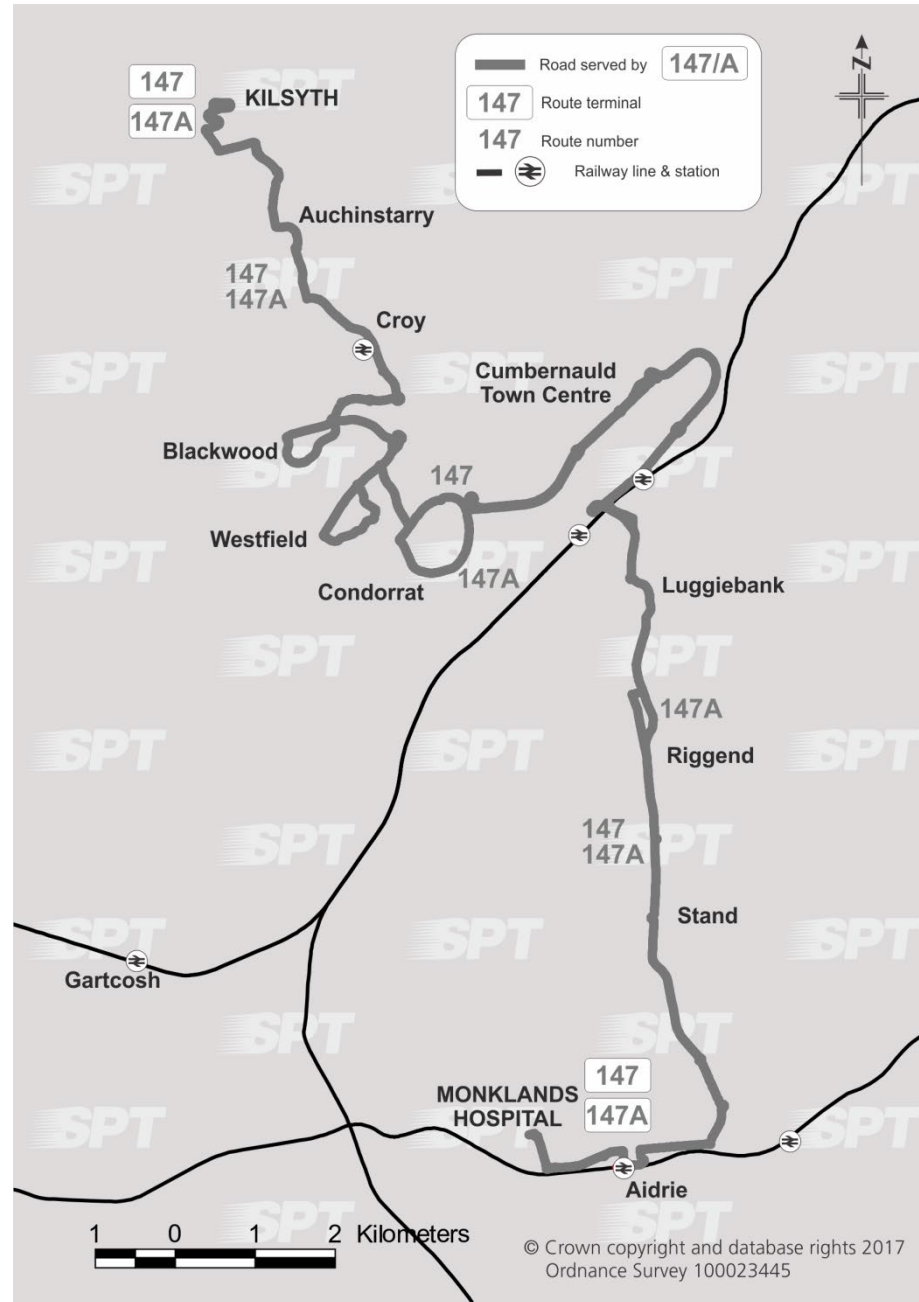

Child Single Fares (from 5th to 16th birthday)
Children under school age travel free Childs single fares at half the adult single fare rounded up to the next 5 pence

Fare table service 147/147A

Adult single fares £

Kilsyth, Livingston Park	1.90
0.85 Ballmalloch Crimond Place	1.05
0.85 Ballmalloch Shops	1.30
0.85 Kilsyth Parkfoot	1.65
1.05 Manse Road	1.85
0.85 Auchinstarry	1.90
1.05 Croy, Faggart's Shop	2.15
1.30 Croy Station	2.40
0.85 Blantyre Gardens	2.50
1.40 Craigliff Interchange / Smithstone	2.60
1.40 Westfield Primary	2.70
1.40 Condorrat Village	2.80
1.65 Turning Circle	2.90
1.65 Greenhau's High	3.00
1.10 Cumbernauld - Town Centre	3.10
1.65 Kildrum Braehead Road	3.20
1.10 Kildrum Castle Way	3.30
1.65 Kenmore Road	3.40
1.30 Cumbernauld Train Station	3.50
1.30 Broomlands Road	3.60
1.05 Blairhinn	3.70
1.75 Luggiebank	3.80
1.05 Whinnog Toll	3.90
1.20 Riggend	4.00
1.85 Rigghead	4.10
1.05 Stand	4.20
1.30 Raebog Rd	4.30
1.05 Dalnacoutter	4.40
1.30 Dykehead	4.50
1.25 Rewards Toll	4.60
1.30 Carfisle Road Roundabout	4.70
1.65 Aldrie Town Centre	4.80
1.05 Monklands Hospital	4.90
1.10	5.00

FARES ARE CORRECT AT JULY 2017 - MAY BE SUBJECT TO CHANGE

Whilst every effort will be made to adhere to the scheduled times, the Partnership disclaims any liability in respect of loss or inconvenience arising from any failure to operate journeys as published, changes in timings or printing errors.

Bus Timetable
From 14 July 2019

147 147A

Kilsyth
Cumbernauld
Monklands Hospital

For more information visit spt.co.uk.

Alternatively, for all public transport enquiries, call:

This service is operated by McGill's Bus Service Ltd on behalf of Strathclyde Partnership for Transport. If you have any comments or suggestions about the service(s) provided please contact:

SPT Bus Operations 131 St. Vincent St Glasgow G2 5JF t 0345 271 2405 0141 333 3690 e bus@spt.co.uk	McGill's Bus Service Ltd 99 Earnhill Road Larkfield Ind Est. Greenock PA16 0EQ t 08000 515 651 e bus@spt.co.uk

This service is operated by McGill's Bus Service Ltd on behalf of SPT.

Please note – Calls to 0845 271 2405 will be charged at 2p per min (inc. VAT) plus your Telecoms Providers Access Charge