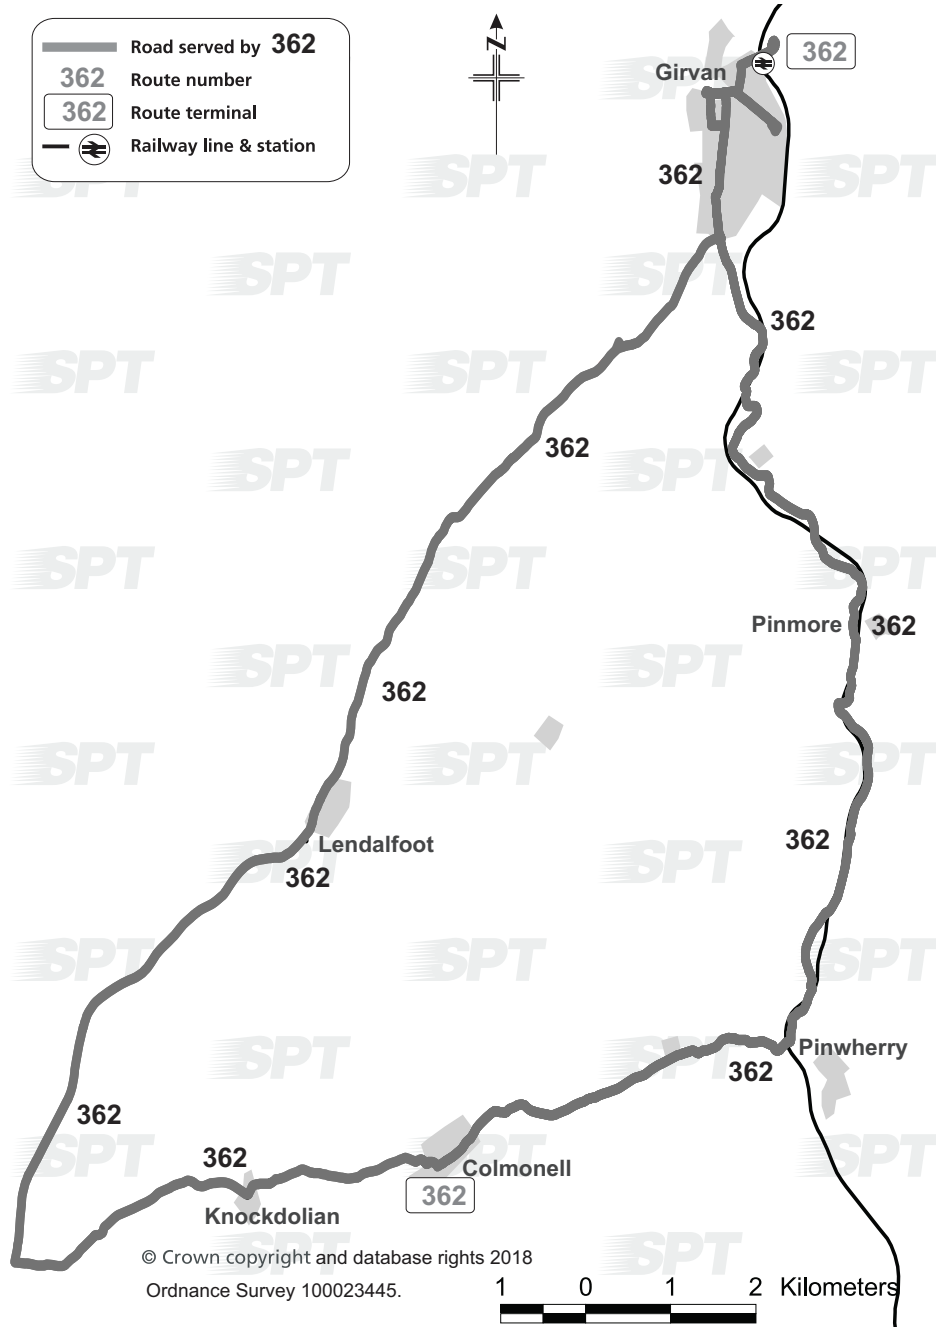

Road served by **362**  
**362** Route number  
**362** Route terminal  
 Railway line & station

Whilst every effort will be made to adhere to the scheduled times, the Partnership disclaims any liability in respect of loss or inconvenience arising from any failure to operate journeys as published, changes in timings or printing errors.

**Route Service 362:** From **Girvan Hospital** via Vicarton Street, Montgomerie Street, Hamilton Street, Knockcushan Street, Girvan Harbour, Knockcushan Street, Dalrymple Street, Glendoune Street, A714, Pinmore, A714, B734 to Main Street, **Colmonell**. Journey from **Girvan** to Colmonell via Lendalfoot operates Glendoune Street, A77, Lendalfoot, A77, B734 to Main Street, **Colmonell**.

**Return from Colmonell** via Main Street, B734, A714, Pinmore, A714, Glendoune Street, Dalrymple Street, Duncan Street, Henrietta Street, Knockcushan Street, Girvan Harbour, Knockcushan Street, Hamilton Street, Montgomerie Street, Vicarton Street to **Girvan Hospital**. Journeys via **Lendalfoot** operate B734, A77, Lendalfoot, A77, Glendoune Street then via above route to **Girvan Hospital**.

**AM Journey** via **Girvan Academy** operates as above (via Pinmore) to A714 then Coalpots Road, The Avenue, Girvan Academy, The Avenue, Hamilton Street, Knockcushan Street, Girvan Harbour, Knockcushan Street, Hamilton Street, Montgomerie Street, Vicarton Street to **Girvan Hospital**.