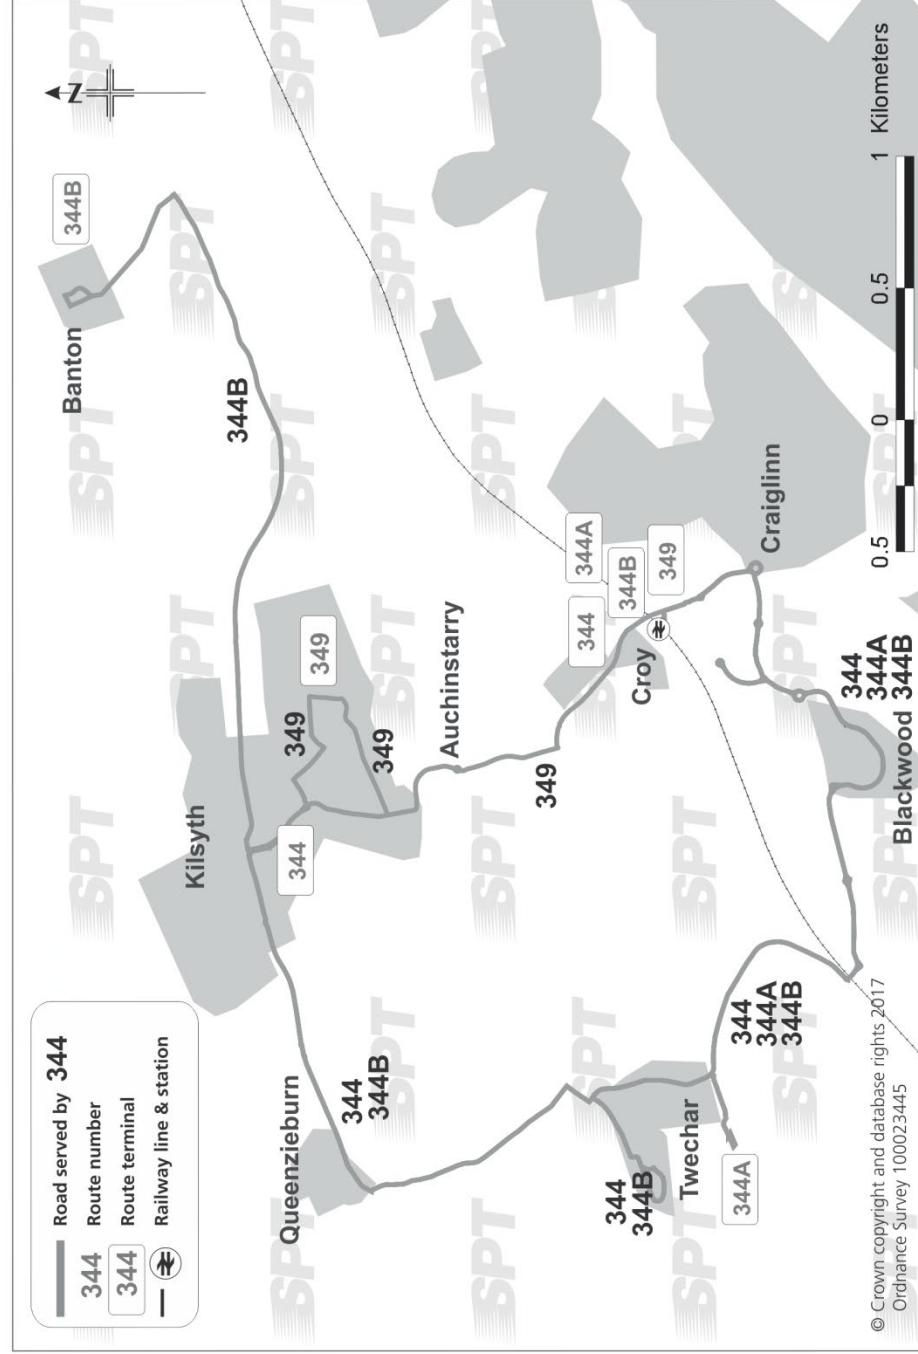

Fare table service	
Adult single fares £	Child Single Fares (from 5th to 16th birthday)
Service 349	Children under school age travel free
Croy Station	Childs single fares at half the adult single fare rounded up to the next 5 pence
1.10 Smithstone	
1.35 1.10 Blackwood Scheme	
1.70 1.70 1.10 Hunthill	
1.95 1.70 1.35 0.90 Drumgrew Bridge	
2.00 1.95 1.95 1.35 1.10 Twechar	
2.15 2.00 1.95 1.95 1.70 1.10 Twechar at Ind Est	
2.50 2.50 2.20 2.15 2.15 2.00 1.95 Queenzieburn	
2.85 2.85 2.50 2.20 2.20 2.15 2.00 1.10 Kilsyth Glasgow Rd @Lairds Hill	
2.95 2.85 2.50 2.50 2.20 2.15 2.00 1.35 0.90 Kilsyth Park Foot	
3.15 3.15 3.10 3.10 2.95 2.85 2.50 2.15 2.00 2.00 Banton	

FARES ARE CORRECT AT JANUARY 2019 - MAY BE SUBJECT TO CHANGE

Bus Timetable
From 13 January 2019

344
344A
344B
Croy Station
Blackwood
Twechar
Kilsyth
Banton

349
Croy Station
Kilsyth

Whilst every effort will be made to adhere to the scheduled times, the Partnership disclaims any liability in respect of loss or inconvenience arising from any failure to operate journeys as published, changes in timings or printing errors.

For more information visit spt.co.uk

Alternatively, for all public transport enquiries, call:

This service is operated by Stuarts Coaches Ltd on behalf of Strathclyde Partnership for Transport. If you have any comments or suggestions about the service(s) provided please contact:

SPT Bus Operations 131 St. Vincent St Glasgow G2 5JF	Stuarts Coaches Ltd Castlehill Garage Airdrie Road Carluke ML8 5EP
t 0345 271 2405 0141 333 3690 e bus@spt.co.uk	t 01555 773 533 e bus@spt.co.uk

Please note – Calls to 0845 271 2405 will be charged at 2p per min (inc. VAT) plus your Telecoms Providers Access Charge

This service is operated by Stuarts Coaches Ltd on behalf of SPT.