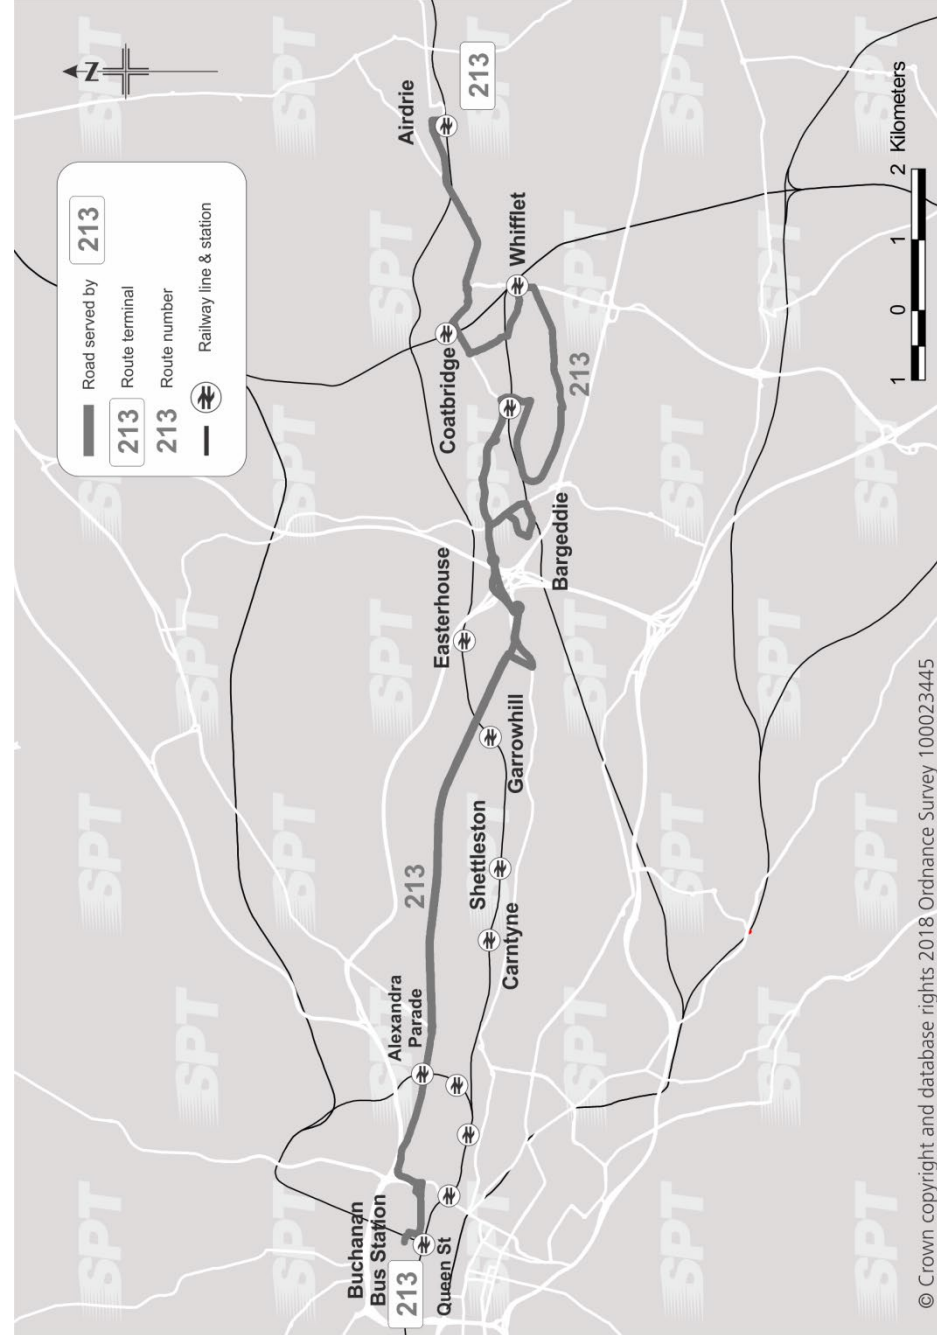

Fare table Service 213	
Adult single fares £	Child Single Fares (from 5th to 16th birthday)
Coatbridge Sth Circular Rd	Children under school age travel free
0.90 Bank Street	Childs single fares at half the adult single fare rounded up to the next 5 pence
1.10 0.90 Langloan	
1.35 1.35 1.10 Drumpellier	
1.95 1.70 1.70 1.10 Langmuir Road	
1.95 1.95 1.70 1.35 0.90 Bargeddie Station	
... .. 0.90 Langmuir Road.	
... .. 1.35 1.10 Drumpellier.	
... .. 1.70 1.70 1.10 Langloan.	
... .. 1.95 1.70 1.35 0.90 Bank Street.	
... .. 1.95 1.95 1.35 1.10 Coatbridge Sth Circular Rd.	
FARES ARE CORRECT AT JUNE 2018 - MAY BE SUBJECT TO CHANGE	

Evening and Sunday Journeys from **Buchanan Bus Station** via Killermont Street, North Hanover Street, Cathedral Street, Stirling Road, St James Road, Castle Street, Alexandra Parade, Cumbernauld Road, Edinburgh Road, Swinton Road, Buchanan Street, Main Street, Glasgow and Edinburgh Road, Coatbridge Road, Langmuir Road, Rosebank Terrace, Dykehead Road, Langmuir Road, Coatbridge Road, Glasgow Road, Woodside Street, Mitchell Street, Viewfield Road, Woodside Street, Old Monkland Road, School Street, Whifflet Street, Dundyvan Road, Bank Street, South Circular Road, Coatbridge Main Street, Deedes Street, Alexander Street, Stirling Street to **Broomknoll Street, Airdrie**

Journey Coded A: Service 213 from Airdrie, Broomknoll Street via Stirling Street, Alexander Street, Deedes Street, Coatbridge Main Street, South Circular Road, Bank Street, Dundyvan Road, Whifflet Street, School Street, Old Monkland Road, Woodside Street, Viewfield Road, Mitchell Street, Woodside Street, Glasgow Road, Coatbridge Road, Langmuir Road, Rosebank Terrace, Dykehead Road, Langmuir Road, Coatbridge Road, Glasgow and Edinburgh Road to **Baillieston, Edinburgh Road**