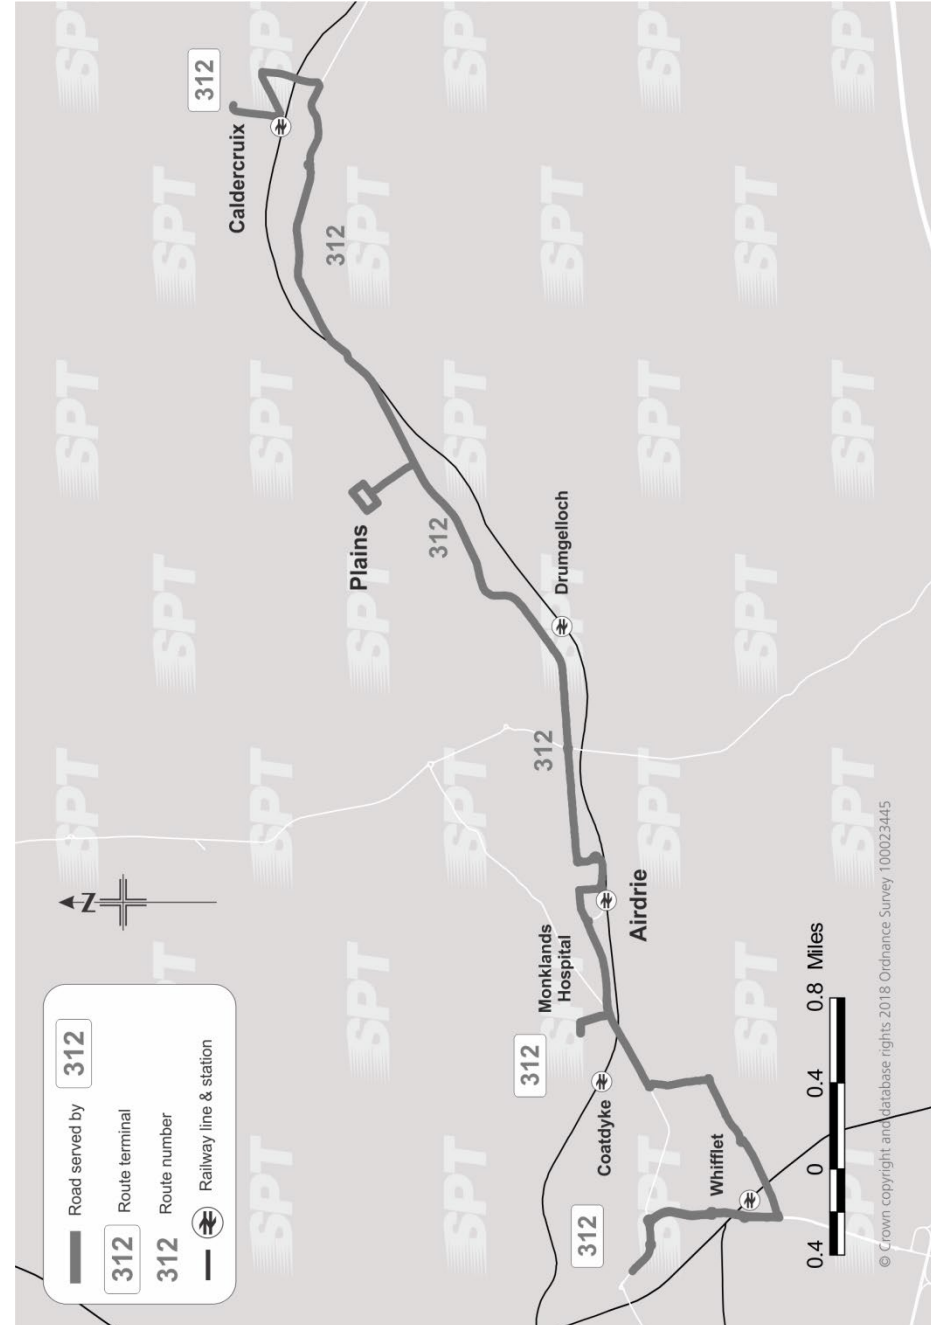

Fare table service 312

Adult single fares £	Child Single Fares (from 5th to 16th birthday)
Coatbridge Sth Circular Rd	Children under school age travel free
0.90 B&Q Superstore	Childs single fares at half the adult single fare rounded up to the next 5 pence
1.20 0.90 Whifflet	
1.50 1.20 0.90 Locks St	
1.60 1.40 1.20 0.90 Monklands Hospital	
1.70 1.75 1.60 1.20 0.95 Airdrie Town Centre	
2.00 2.00 1.70 1.70 1.35 0.90 Carlisle Road	
2.15 2.00 2.00 1.95 1.85 1.35 0.90 Clarkston Shops	
2.20 2.15 2.2 2.00 1.95 1.70 1.55 0.90 Stanrigg St	
2.20 2.20 2.2 2.00 2.00 1.95 1.85 1.35 0.90 Ballochnie Drive	
2.85 2.50 2.50 2.20 2.20 2.15 2.00 1.95 1.20 0.90 Rockbank Farm	
3.10 2.85 2.70 2.70 2.50 2.20 2.20 2.15 1.85 1.60 0.90 Dunbreck Avenue	

FARES ARE CORRECT AT JUNE 2018 - MAY BE SUBJECT TO CHANGE

Service 212 Monklands Hospital via Monkscourt Avenue, Alexander Street, Stirling Street, Broomknoll Street, A89, Graham Street, Clark Street, Forrest Street, Airdrie Road, Plains Main Street, Bruce Street, Livingstone Drive, East Avenue, Ballochnie Drive, West Avenue, Livingstone Drive, Bruce Street, Plains Main Street, Airdrie Road, Eastfield Road, Main Street, Elswick Drive, Dunbreck Avenue, **Caldercruix**.

Service 212 from **Caldercruix** via Dunbreck Avenue, Moss Avenue, Elswick Drive, Main Street, Eastfield Road, Airdrie Road, Plains Main Street, Bruce Street, Livingstone Drive, East Avenue, Ballochnie Drive, West Avenue, Livingstone Drive, Bruce Street, Plains Main Street, Airdrie Road, Forrest Street, Clark Street, Graham Street, A89, Broomknoll Street, Stirling Street, Alexander Street, Monkscourt Avenue to **Monklands Hospital**.

Journeys via Plains, Ballochnie Drive operate as above to Plains, Main Street, then Bruce Street, Livingstone Drive, East Avenue, Ballochnie Drive, West Avenue, Livingstone Drive, Bruce Street, Plains Main Street (both directions)