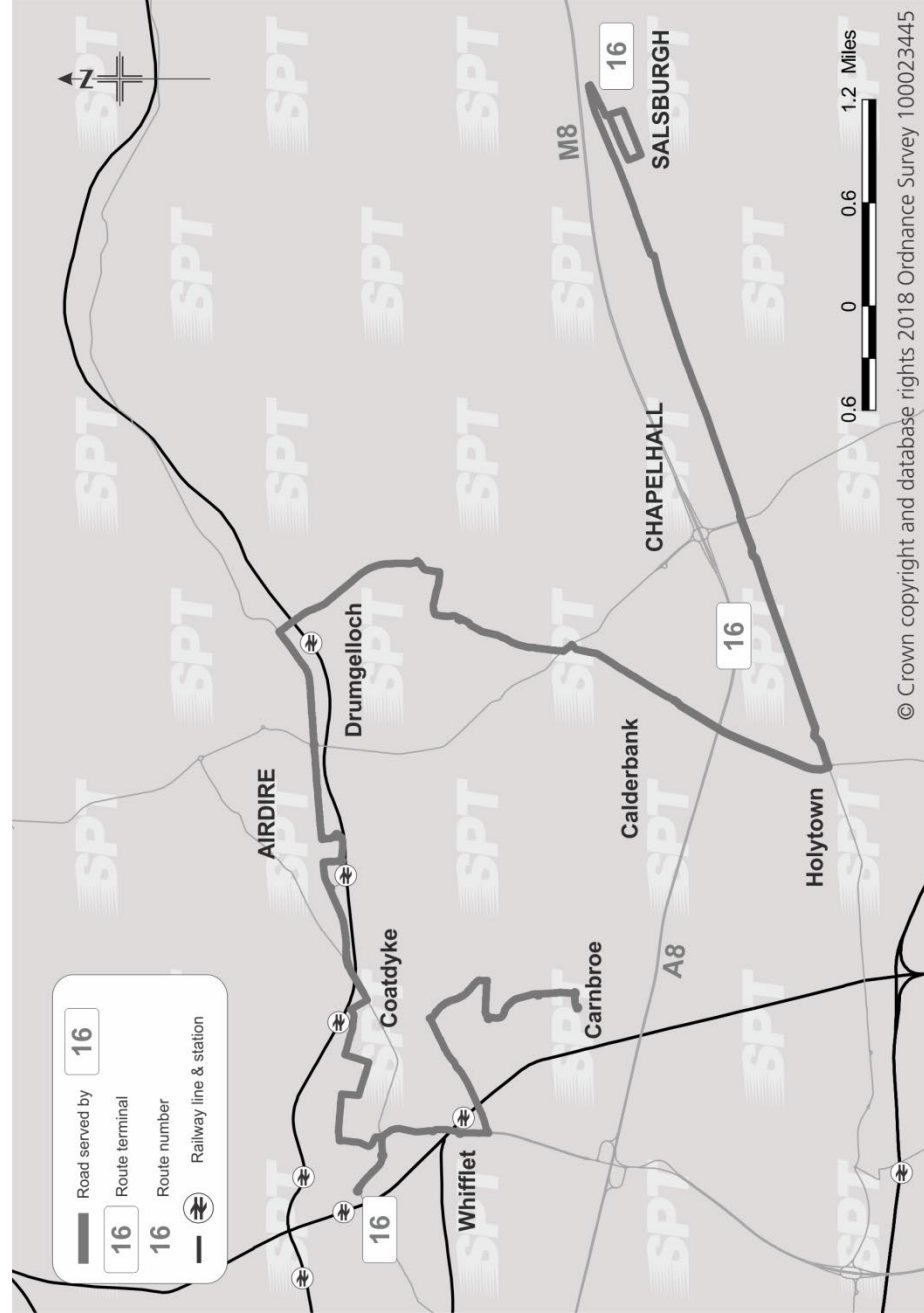

Fare table Service 16	
Adult single fares Monday to Friday £	
Carnbroe	1.10
1.10 Sikeside	1.35
1.35 0.90 Calder Street	1.70
1.70 1.10 0.90 Coatdyke Fountain	1.95
1.95 1.35 1.10 0.90 Ralston Street	1.95
1.95 1.70 1.35 1.10 1.10 Airdrie Cross	2.00
2.00 1.95 1.95 1.70 1.35 1.10 Carlisle Road Terminus	2.00
2.00 2.00 1.95 1.95 1.70 1.35 1.10 Clarkston	2.15
2.15 2.00 2.00 1.95 1.95 1.70 1.35 0.90 Dumrobin Road	2.20
2.20 2.15 2.00 2.00 1.95 1.70 1.35 1.10 Inverhouse Distillery	2.20
2.20 2.15 2.15 2.00 2.00 1.95 1.70 1.35 1.10 0.90 Currie's Farm	2.20
2.20 2.15 2.15 2.00 2.00 1.95 1.70 1.35 1.10 0.90 Garthess	2.50
2.50 2.20 2.15 2.15 2.00 1.95 1.95 1.70 1.35 1.10 1.10 Chapelhall (Main Street)	2.85
2.85 2.50 2.50 2.20 2.20 2.15 2.00 2.00 1.95 1.95 1.10 Lancaster Avenue	

Child Single Fares
(from 5th to 16th birthday)

Child Single Fares are charged at a flat rate of £0.60

FARES ARE CORRECT AT JUNE 2018 - MAY BE SUBJECT TO CHANGE

© Crown copyright and database rights 2018 Ordnance Survey 100023445

Service 16: from **Carnbroe** via Drummore Avenue, Carnbroe Road, Paddock Street, Sikeside Street, Calder Street, Whifflet Street, Coatbank Street, South Circular Road turn at roundabout, South Circular Road, Dunbeth Road, Kildonan Street, Park Street, Muirhall Street East, Lavelle Drive, Agnew Avenue, South Burn Road, Deedes Street, Alexander Street, Stirling Street, Broomknoll Street, A89 By-Pass Road, Graham Street, Clark Street, Forrest Street, Towers Road, Craigens Road, Bowhousebrae Road, Gartness Turning Circle, Bowhousebrae Road, Burniebrae Road, Chapelhall Main Street, Lauchope Street, Woodhall Street, B799, A775, Edinburgh Road, Glasgow and Edinburgh Road, Springfield Road, Salsburgh Main Street, B7066, Blackcroft Terrace, Camsdale Avenue to Carvale Avenue, **Salsburgh**.