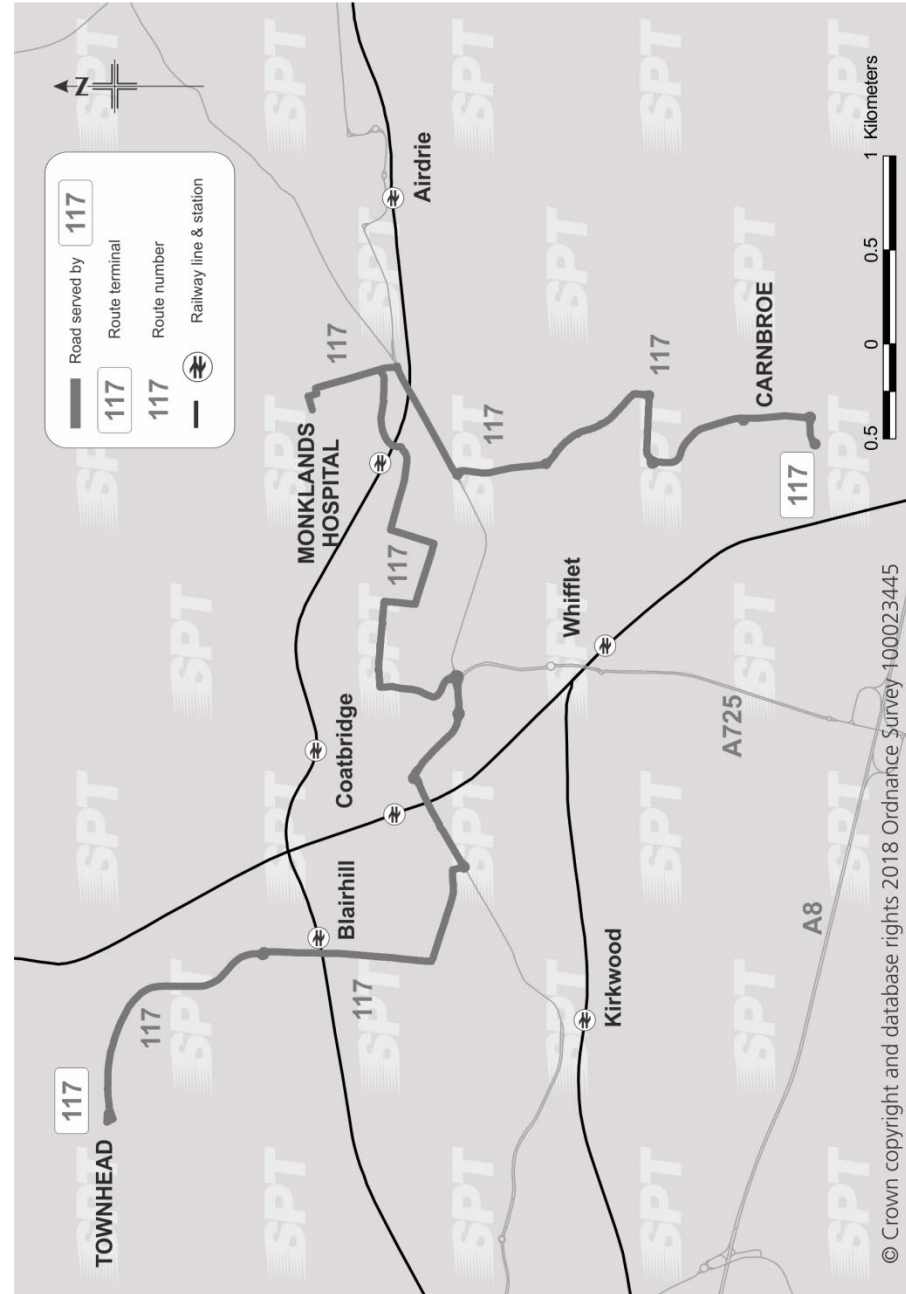

Fare table Service 117	
Adult single fares £	Child Single Fares (from 5th to 16th birthday)
Service 117	Child Single Fares are charged at a flat rate of £0.60
Carnbroe	
1.10 Sikeside	
1.35 0.90 Calder Street	
1.70 1.10 0.90 Coatdyke Fountain	
1.95 1.35 1.35 1.10 Monklands Hospital	
1.95 1.95 1.70 1.35 1.10 Quarry Street	
2.00 1.95 1.95 1.70 1.35 1.10 Park Street	
2.15 2.00 2.00 1.95 1.70 1.10 Fountain	
2.15 2.00 2.00 1.95 1.70 1.35 0.90 Merrystone	
2.20 2.15 2.15 2.00 1.95 1.70 1.10 Albany Street	
2.20 2.15 2.15 2.00 1.95 1.35 1.10 0.90 Blairhill Station	
2.50 2.20 2.15 2.00 1.95 1.70 1.35 1.10 0.90 Deveron Street	
2.50 2.20 2.20 2.15 2.00 1.95 1.70 1.35 1.10 Townhead Terminus	
FARES ARE CORRECT AT JUNE 2018 - MAY BE SUBJECT TO CHANGE	

© Crown copyright and database rights 2018 Ordnance Survey 100023445

Route Service 117: From **Townhead**, Lomond Road, via Merkland Road, Lomond Road, Blair Road, King Street, Blairhill Street, Bank Street, South Circular Road, Main Street, Dunbeth Road, Kildonan Street, Park Street, Muiryhall Street East, Lavelle Drive, Agnew Avenue, Centenary Avenue, Monkscourt Avenue, Monklands Hospital, Monkscourt Avenue, Deedes Street, Locks Street, Sikeside Street, Paddock Street, Carnbroe Road, to **Carnbroe**, Drummore Avenue terminus.

Return from **Carnbroe**, Drummore Avenue Terminus via Carnbroe Road, Paddock Street, Sikeside Street, Locks Street, Deedes Street, Monkscourt Avenue, Monklands Hospital, Monkscourt Avenue, Centenary Avenue, Agnew Avenue, Lavelle Drive, Muiryhall Street East, Park Street, Kildonan Street, Dunbeth Road, Main Street, South Circular Road, Bank Street, Blairhill Street, King Street, Blair Road, Lomond Road, Gartcross Road to **Townhead**, Lomond Road.