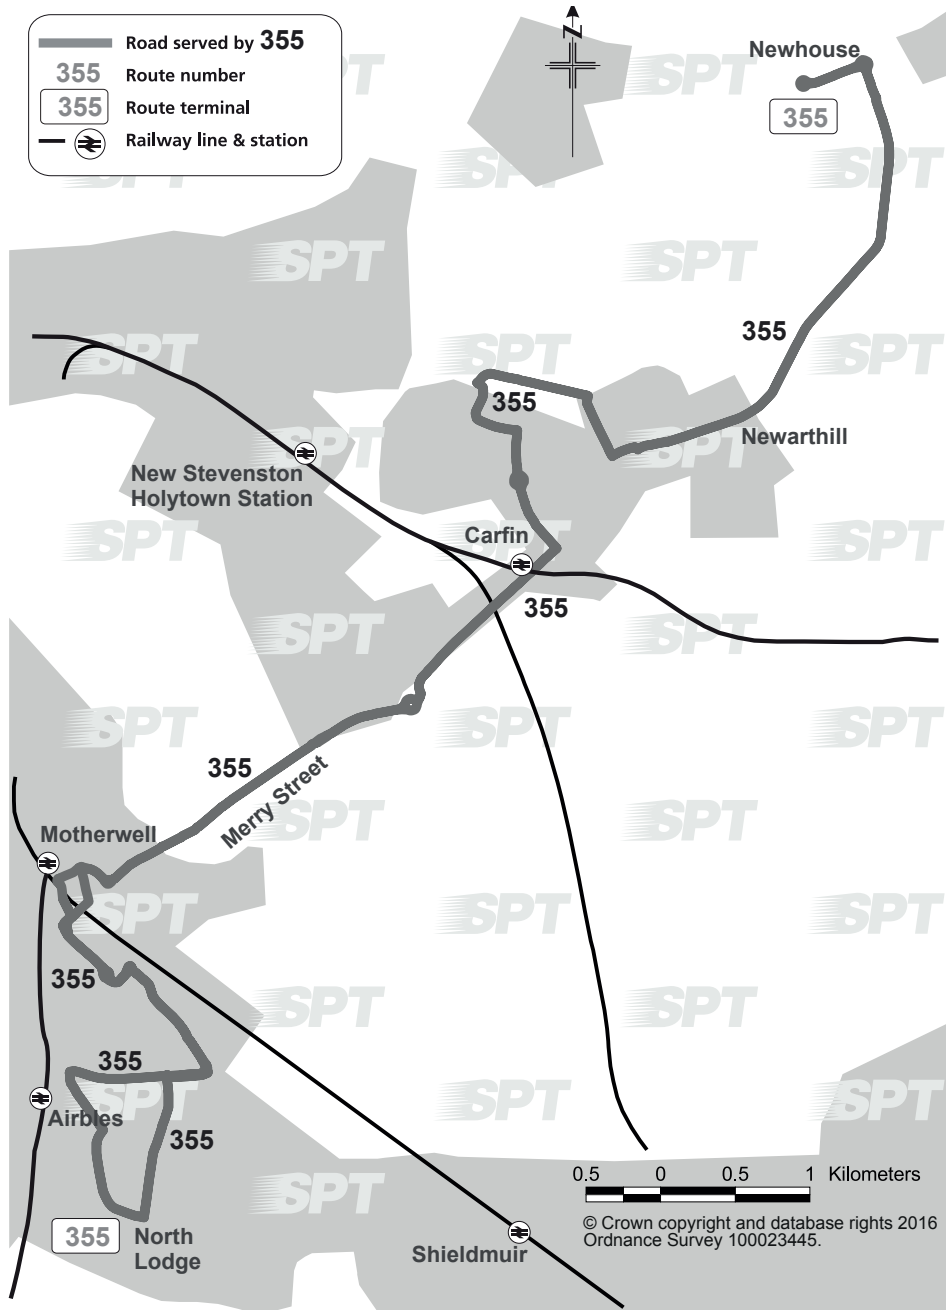

Route map service 355

Ref. 4800D/07/16

— Road served by **355**
355 Route number
355 Route terminal
— Railway line & station

Whilst every effort will be made to adhere to the scheduled times, the Partnership disclaims any liability in respect of loss or inconvenience arising from any failure to operate journeys as published, changes in timings or printing errors.

Route Service 355: from **Newhouse**, A775 at Terex Factory Roundabout prior to Newhouse Roundabout via A73, Motherwell Road B7066, High Street, Loanhead Road, Benford Avenue, Burnside Road, Glenburn Avenue, Glenmore Road, Carfin Road, Newarthill Road, Motherwell Road, Merry Street, Menteith Road, Pollock Street, Merry Street, Hamilton Road, West Hamilton Street, Brandon Street, Windmillhill Street, Airbles Road, Adele Street, Camp Road, North Lodge Avenue, Leven Street, Airbles Road, Windmillhill Street, Brandon Street, West Hamilton Street, Hamilton Road, Muir Street to **Motherwell Railway Station**, then Muir Street, Hope Street, Menteith Road, Merry Street, Motherwell Road, Newarthill Road, Carfin Road, Glenmore Road, Glenburn Avenue, Burnside Road, Benford Avenue, Loanhead Road, High Street, B7066, Motherwell Road, A73 to **Newhouse**, A775 Terex Factory Roundabout.

Sundays

Newhouse, Newhouse Roundabout	1912	2012	2112	2212	2312	
Carfin, Glenmore Road	1922	2022	2122	2222	2322	
Motherwell, Merry Street		1029	1129	1229	1329	1429	1529	1629	1729	1829	1929	2029	2129	2229	2329
North Lodge, Leven Street		1039	1139	1239	1339	1439	1539	1639	1739	1839	1939	2039	2139	2239	2339
Motherwell Railway Station ➡		1048	1148	1248	1348	1448	1548	1648	1748	1848	1948	2048	2148	2248	2348
Carfin, Glenmore Road		1955	2055	2155	2255
Newhouse, Newhouse Roundabout		2005	2105	2205	2305