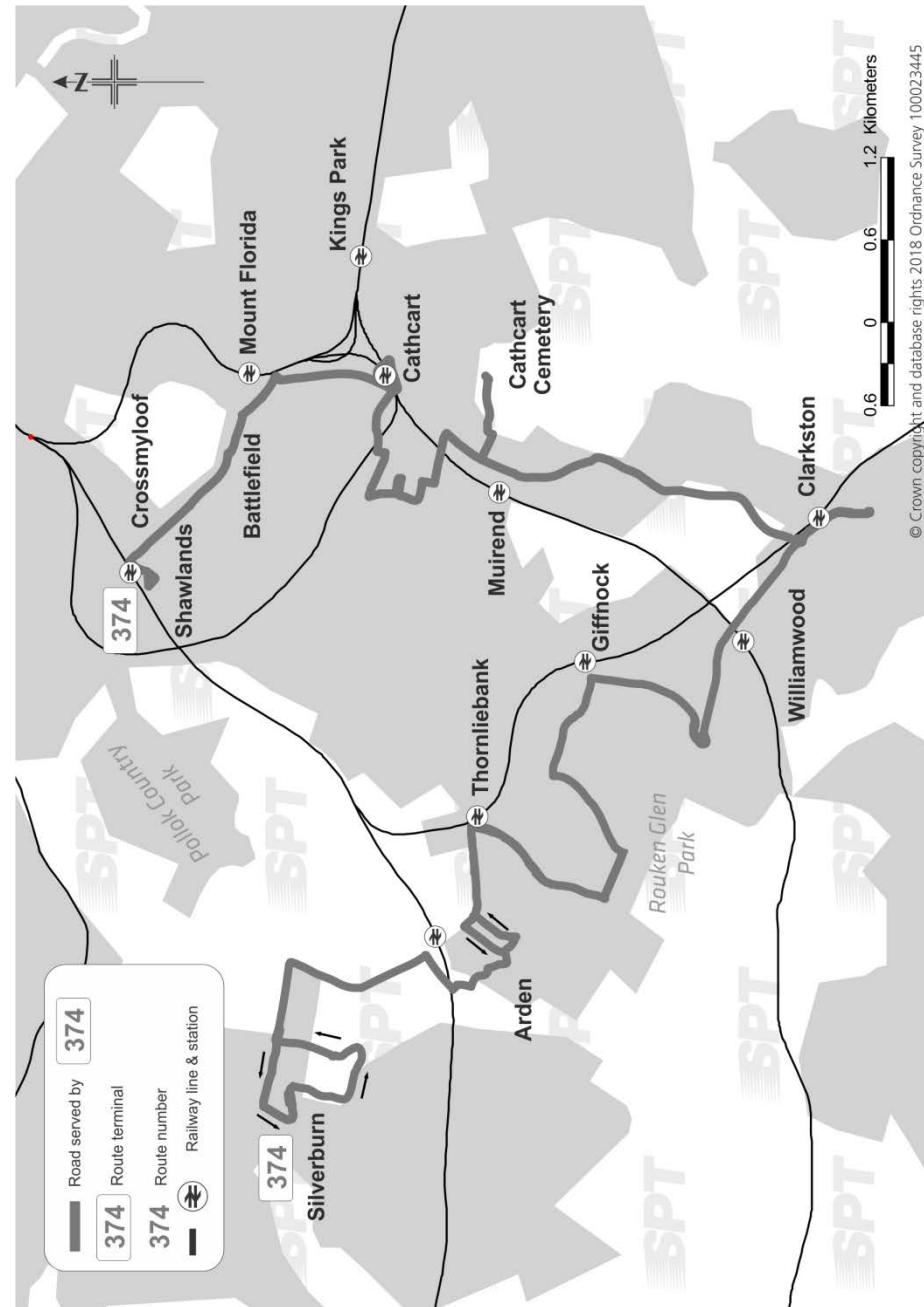

Fares will be available for this service soon

Whilst every effort will be made to adhere to the scheduled times, the Partnership disclaims any liability in respect of loss or inconvenience arising from any failure to operate journeys as published, changes in timings or printing errors.

Bus Timetable
From 16 July 2018

374

⇒ Shawlands
⇒ Clarkston
Silverburn

For more information visit spt.co.uk or the SPT travel centre located at East Kilbride bus station.

Alternatively, for all public transport enquiries, call:

This service is operated by McGill's Bus Service Ltd. on behalf of Strathclyde Partnership for Transport. If you have any comments or suggestions about the service(s) provided please contact:

SPT Bus Operations 131 St. Vincent St Glasgow G2 5JF	McGill's Bus Service Ltd 99 Earnhill Road Larkfield Industrial Est. Greenock PA16 0EQ

t 0345 271 2405 0141 333 3690 e bus@spt.co.uk	t 08000 515 651 e bus@spt.co.uk

Please note – Calls to 0845 271 2405 will be charged at 2p per min (inc. VAT) plus your Telecoms Providers Access Charge

This service is operated by McGill's Bus Service Ltd. of SPT.