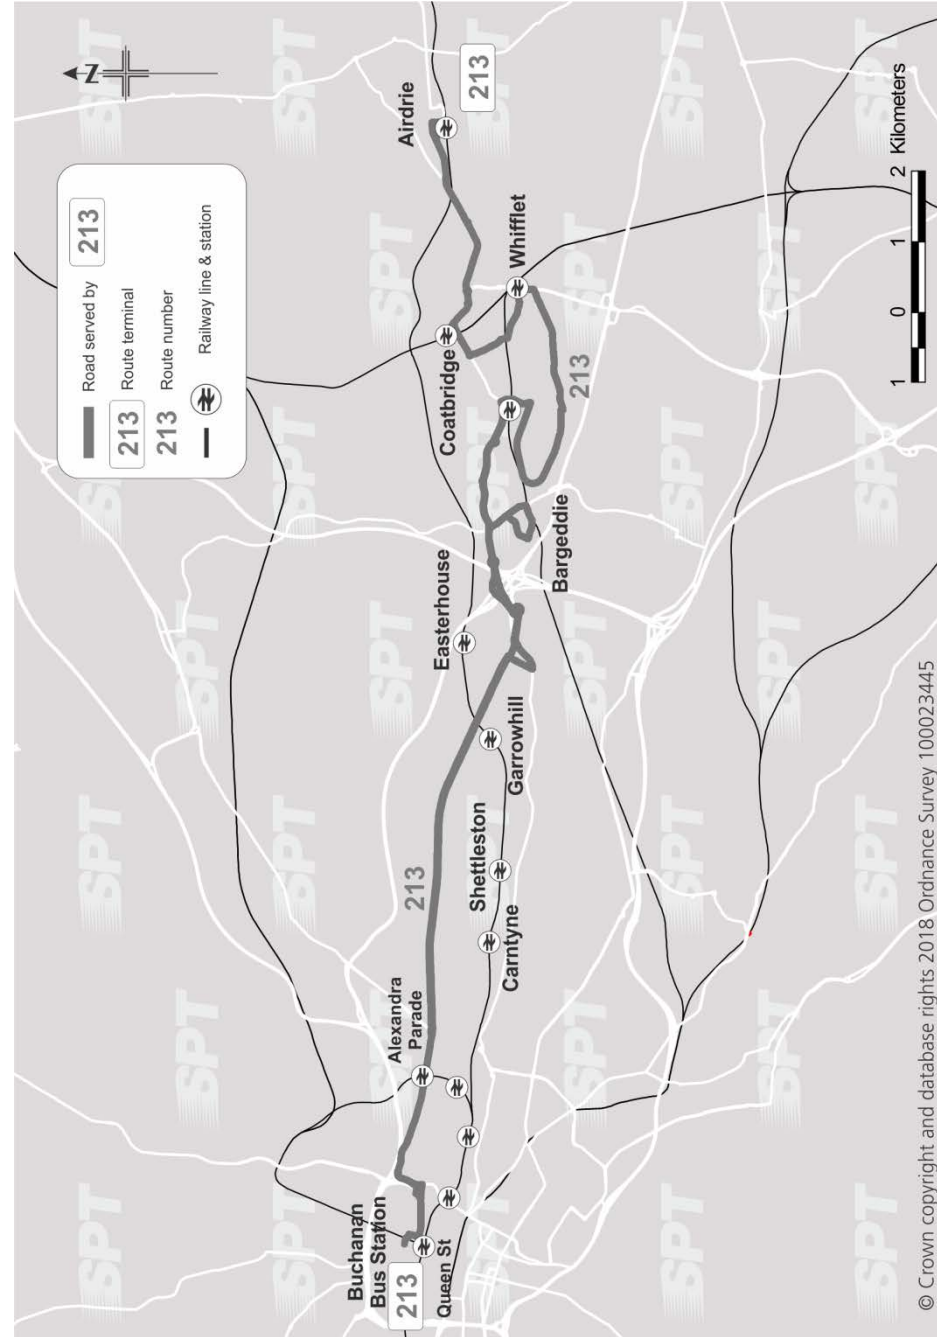

Fare table Service 213	
<b>Adult single fares £</b>	Child Single Fares (from 5th to 16th birthday)
Coatbridge Sth Circular Rd	Children under school age travel free
0.90 Bank Street	Childs single fares at half the adult single fare rounded up to the next 5 pence
1.10 0.90 Langloan	
1.35 1.35 1.10 Drumpellier	
1.95 1.70 1.70 1.10 Langmuir Road	
1.95 1.95 1.70 1.35 0.90 Bargeddie Station	
... 0.90 Langmuir Road.	
... 1.35 1.10 Drumpellier.	
... 1.70 1.70 1.10 Langloan.	
... 1.95 1.70 1.35 0.90 Bank Street.	
... 1.95 1.95 1.35 1.10 0.90 Coatbridge Sth Circular Rd.	
<b>FARES ARE CORRECT AT JUNE 2018 - MAY BE SUBJECT TO CHANGE</b>	

**Evening and Sunday Journeys** from **Buchanan Bus Station** via Killermont Street, North Hanover Street, Cathedral Street, Stirling Road, St James Road, Castle Street, Alexandra Parade, Cumbernauld Road, Edinburgh Road, Swinton Road, Buchanan Street, Main Street, Glasgow and Edinburgh Road, Coatbridge Road, Langmuir Road, Rosebank Terrace, Dykehead Road, Langmuir Road, Coatbridge Road, Glasgow Road, Woodside Street, Mitchell Street, Viewfield Road, Woodside Street, Old Monkland Road, School Street, Whifflet Street, Dundyvan Road, Bank Street, South Circular Road, Coatbridge Main Street, Deedes Street, Alexander Street, Stirling Street to **Broomknoll Street, Airdrie**

**Journey Coded A:** **Service 213** from **Airdrie, Broomknoll Street** via Stirling Street, Alexander Street, Deedes Street, Coatbridge Main Street, South Circular Road, Bank Street, Dundyvan Road, Whifflet Street, School Street, Old Monkland Road, Woodside Street, Viewfield Road, Mitchell Street, Woodside Street, Glasgow Road, Coatbridge Road, Langmuir Road, Rosebank Terrace, Dykehead Road, Langmuir Road, Coatbridge Road, Glasgow and Edinburgh Road to **Baillieston, Edinburgh Road**