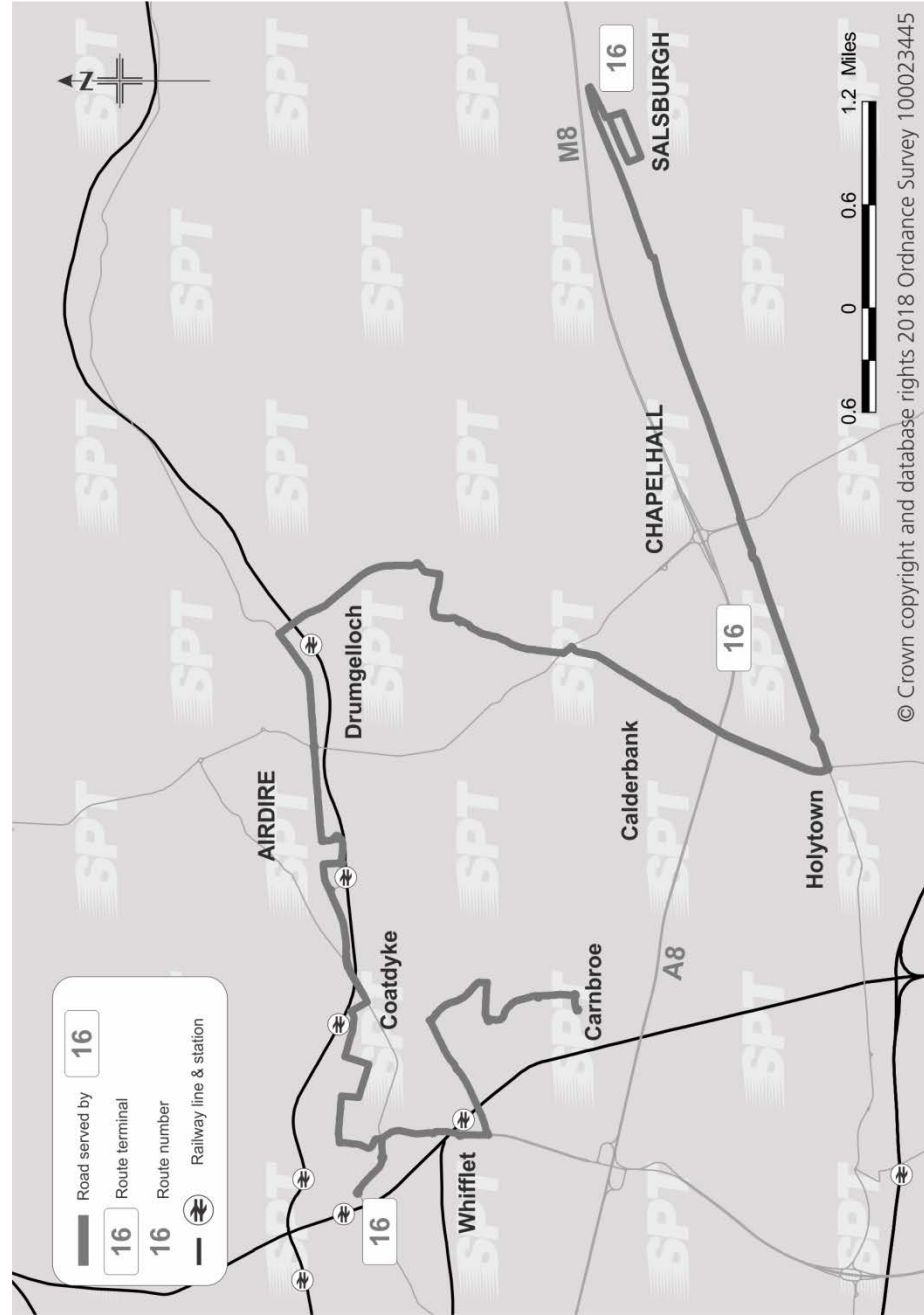

Fare table Service 16	
Adult single fares Monday to Friday £	
Carnbroe	1.10
1.10 Sikeside	1.35
1.35 0.90 Calder Street	1.70
1.70 1.10 0.90 Coatdyke Fountain	1.95
1.95 1.35 1.10 0.90 Ralston Street	1.95
1.95 1.70 1.35 1.10 1.10 Airdrie Cross	2.00
2.00 1.95 1.95 1.70 1.35 1.10 Carlisle Road Terminus	2.00
2.00 2.00 1.95 1.95 1.70 1.35 1.10 Clarkston	2.15
2.15 2.00 2.00 1.95 1.95 1.70 1.35 0.90 Dumtobin Road	2.20
2.20 2.15 2.00 2.00 1.95 1.70 1.35 1.10 Inverhouse Distillery	2.20
2.20 2.15 2.15 2.00 2.00 1.95 1.70 1.35 1.10 0.90 Currie's Farm	2.20
2.20 2.15 2.15 2.00 2.00 1.95 1.70 1.35 1.10 0.90 Garthness	2.50
2.50 2.20 2.15 2.15 2.00 1.95 1.95 1.70 1.35 1.10 1.10 Chapelhall (Main Street)	2.85
2.85 2.50 2.50 2.20 2.15 2.00 2.00 1.95 1.95 1.70 1.35 1.10 Lancaster Avenue	

Child Single Fares
(from 5th to 16th birthday)

Child Single Fares are charged at a flat rate of £0.60

FARES ARE CORRECT AT JUNE 2018 - MAY BE SUBJECT TO CHANGE

© Crown copyright and database rights 2018 Ordnance Survey 100023445

This service is operated by McNair's Coaches Ltd. on behalf of SPT.

Service 16: from **Salsburgh** via Carvale Avenue, Kirkview Avenue, Blackcroft Terrace, B7066, Salsburgh Main Street, Springfield Road, Glasgow and Edinburgh Road, Edinburgh Road, A775, B799, Woodhall Street, Lauchope Street, Chapelhall Main Street, Burniebrae Road, Bowhousebrae Road, Gartness Turning Circle, Bowhousebrae Road, Craighens Road, Towers Road, Forrest Street, Clark Street, Graham Street, A89 By-Pass Road, Broomknoll Street, Stirling Street, Alexander Street, Deedes Street, South Burn Road, Agnew Avenue, Lavelle Drive, Muirhall Street East, Park Street, Kildonan Street, Dunbeth Road, South Circular Road, turn at roundabout, South Circular Road, Coatbank Street, Whifflet Street, Calder Street, Sikeside Street, Paddock Street, Carnbroe Road to Drummore Avenue, **Carnbroe**.