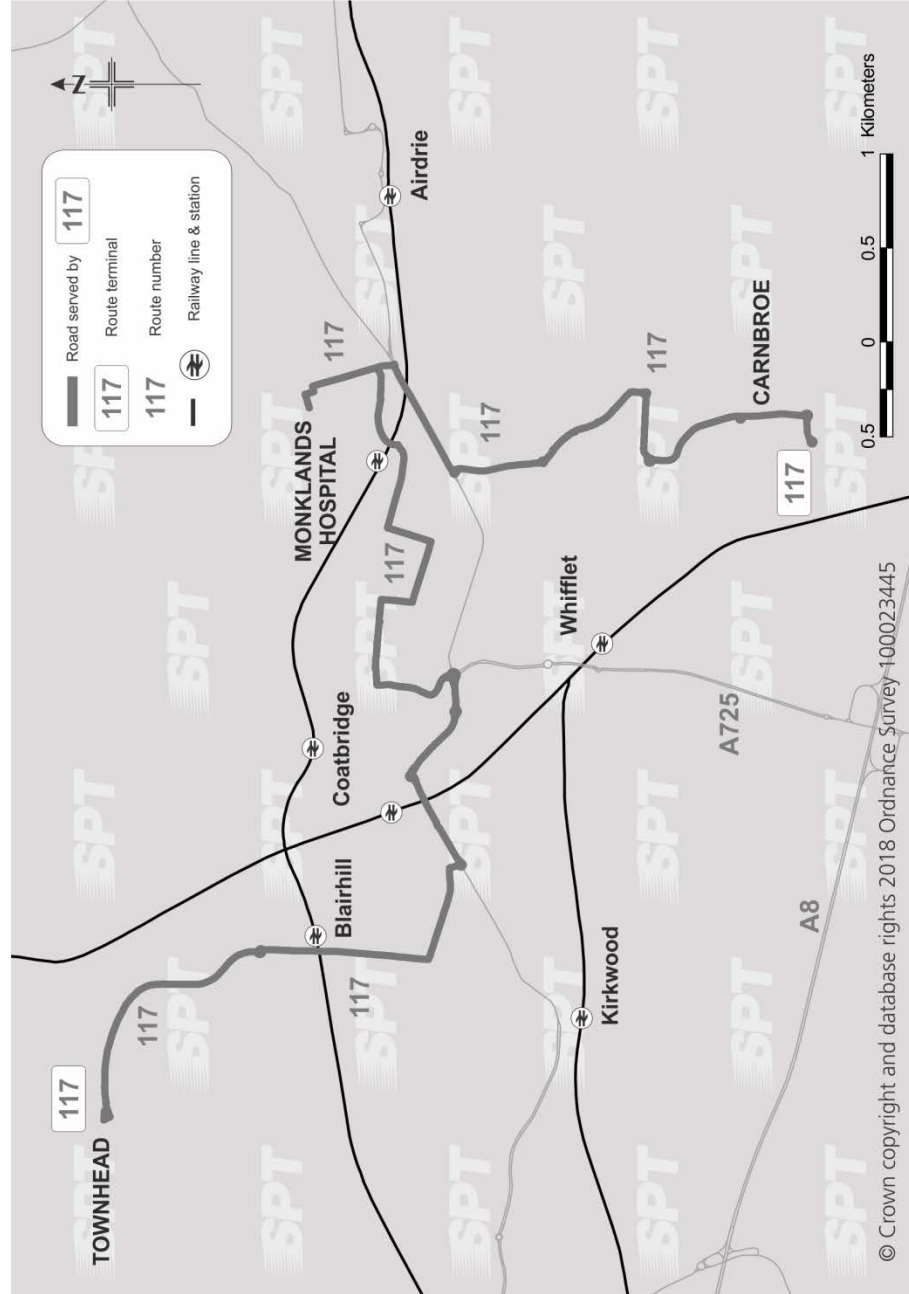

Fare table Service 117	
Adult single fares £	Child Single Fares (from 5th to 16th birthday)
Service 117	Child Single Fares are charged at a flat rate of £0.60
Carnbroe	
1.10 Sikeside	
1.35 0.90 Calder Street	
1.70 1.10 0.90 Coatdyke Fountain	
1.95 1.35 1.35 1.10 Monklands Hospital	
1.95 1.95 1.70 1.35 1.10 Quarry Street	
2.00 1.95 1.95 1.70 1.35 1.10 Park Street	
2.15 2.00 2.00 1.95 1.95 1.70 1.10 Fountain	
2.15 2.00 2.00 2.00 1.95 1.70 1.35 0.90 Merrystone	
2.20 2.15 2.15 2.00 2.00 1.95 1.70 1.10 Albany Street	
2.20 2.15 2.15 2.00 2.00 1.95 1.35 1.10 0.90 Blairhill Station	
2.50 2.20 2.15 2.00 2.00 1.95 1.70 1.35 1.10 0.90 Deveron Street	
2.50 2.20 2.20 2.15 2.00 2.00 1.95 1.70 1.35 1.10 Townhead Terminus	
FARES ARE CORRECT AT JUNE 2018 - MAY BE SUBJECT TO CHANGE	

© Crown copyright and database rights 2018 Ordnance Survey 100023445

Route Service 117: From **Townhead**, Lomond Road, via Merkland Road, Lomond Road, Blair Road, King Street, Blairhill Street, Bank Street, South Circular Road, Main Street, Dunbeth Road, Kildonan Street, Park Street, Muiryhall Street East, Lavelle Drive, Agnew Avenue, Centenary Avenue, Monkscourt Avenue, Monklands Hospital, Monkscourt Avenue, Deedes Street, Locks Street, Sikeside Street, Paddock Street, Carnbroe Road, to **Carnbroe**, Drummore Avenue terminus.

Return from **Carnbroe**, Drummore Avenue Terminus via Carnbroe Road, Paddock Street, Sikeside Street, Locks Street, Deedes Street, Monkscourt Avenue, Monklands Hospital, Monkscourt Avenue, Centenary Avenue, Agnew Avenue, Lavelle Drive, Muiryhall Street East, Park Street, Kildonan Street, Dunbeth Road, Main Street, South Circular Road, Bank Street, Blairhill Street, King Street, Blair Road, Lomond Road, Gartcross Road to **Townhead**, Lomond Road.