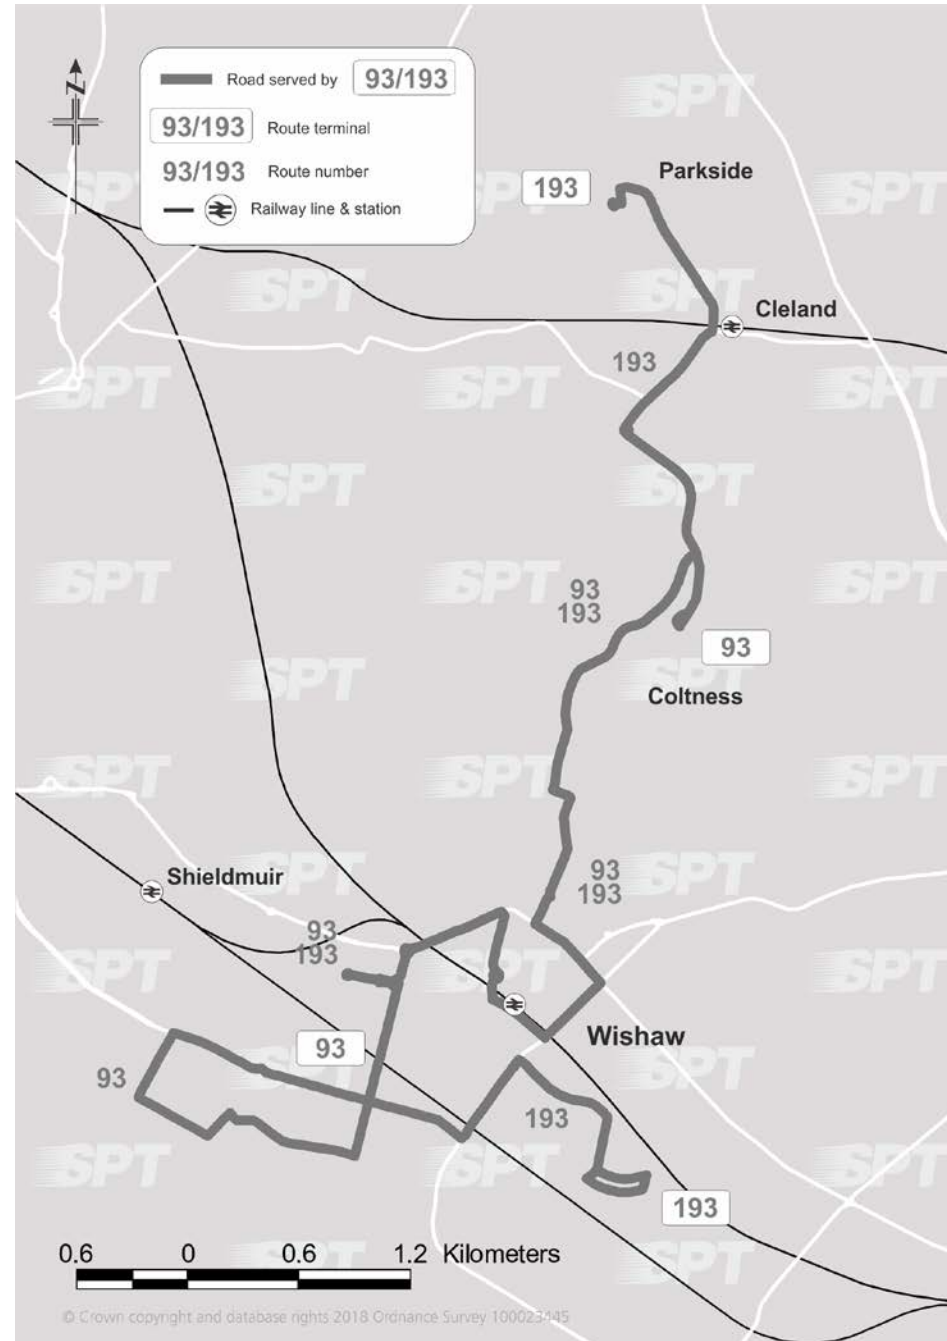

Fares will be available for this service soon

Bus Timetable
From 15 July 2018

93
Coltness
Wishaw
Netherton

193
Parkside
Wishaw
Pather

Whilst every effort will be made to adhere to the scheduled times, the Partnership disclaims any liability in respect of loss or inconvenience arising from any failure to operate journeys as published, changes in timings or printing errors.

Please note – Calls to 0845 271 2405 will be charged at 2p per min (inc. VAT) plus your Telecoms Providers Access Charge

This service is operated by First Glasgow (No.2) Ltd on behalf of SPT.

Service 93: from **Coltness Terminus** via Coltness Road, North Dryburgh Road, Dryburgh Road, Main Street, Caledonian Road, Station Road, Dundyvan Street, Belhaven Road, Glasgow Road, Netherton Street, Wishaw General Hospital Access Road, circle roundabout, Wishaw General Hospital Access Road, Netherton Street, Old Manse Road to **Carbarns, Netherton**

Hail and Ride operates on Kirknethan and Kirkhill Road

Service 193: from **Parkside Terminus** via Crossgates Avenue, Crosshill Drive, Biggar Road, Main Street, Wishaw High Road, North Dryburgh Road, Dryburgh Road, Main Street, Caledonian Road, Station Road, Dundyvan Street, Belhaven Road, Glasgow Road, Netherton Street, Wishaw General Hospital Access Road, circle roundabout, Wishaw General Hospital Access Road, Netherton Street, left into Netherton Road, Caledonian Road, Lomond Drive to **Linnhe Crescent, Pather**