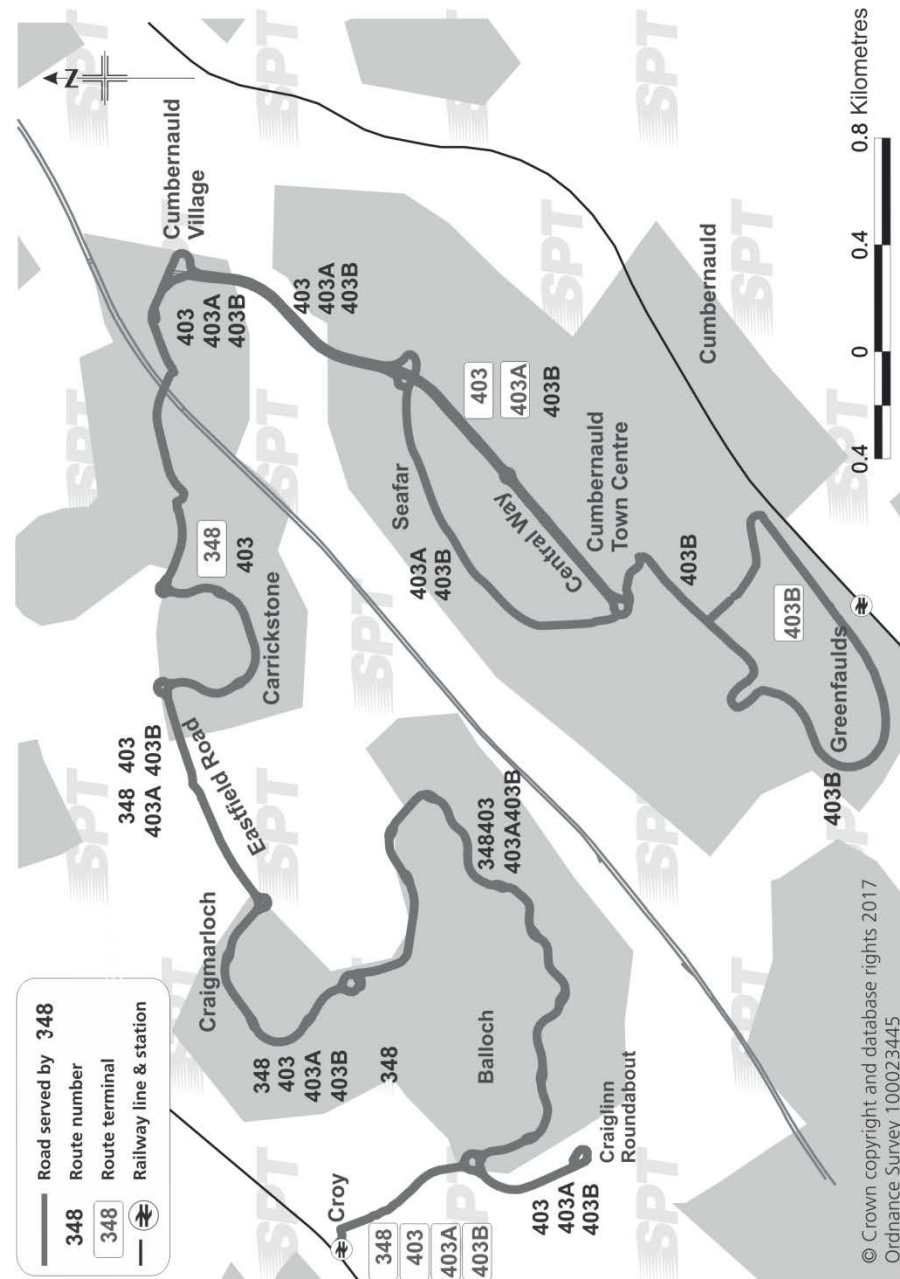

Fares will be available for this service soon

Bus Timetable
From 8 July 2018

348
Croy Station - Balloch -
Carrickstone

403
403A
403B

Croy Station - Balloch -
Carrickstone - Seafar -
Cumbernauld -
Greenfaulds

Service 403A: From **Croy Station** via B802, Craiglinn Interchange, B802, Balloch Road, Glen Fyne Road, Eastfield Road, Carrickstone Road, Eastfield Road, Cumbernauld Village slip road, Roadside, Roadside bus turning area, Roadside, Cumbernauld Town Centre slip road, A8011, Muirhead Roundabout, Seafar Road, Seafar Roundabout, Town Centre slip road, A8011, Central Way to **Cumbernauld Town Centre**.

Service 403B journey via Seafar operates noted route to Cumbernauld Town Centre North, Central Way, turn at first roundabout, Central Way, Cumbernauld Town Centre South, Central Way, A8011, Seafar Roundabout, Seafar Road to Muirhead Roundabout, A8011 then noted route to Croy Station

Monday to Saturday

Service Number	403A	403A	403B	403B	403
Train from Glasgow (Mon - Fri)	1837	1935	2036	2137	2236
Train from Glasgow (Saturday)	1837	1936	2036	2137	2236
Croy Station	1842 1941 2040 2145 2250				
Craiglinn Interchange	1846	1945	2044	2149	2254
Balloch, Balloch Road	1850	1949	2048	2153	2258
Craigmarloch, Glen Fyne Road	1856	1955	2054	2159	2304
Carrickstone, Carrickstone Road	1900	1959	2058	2203	2308
Cumbernauld Village	1904	2003	2102	2207	2312
Seafar, Seafar Road	1908	2007
Cumbernauld T.C (North)	1911	2010
Cumbernauld T.C (South)	2107	2212	2317
Greenfaulds, Greenfaulds Road	2111 2216