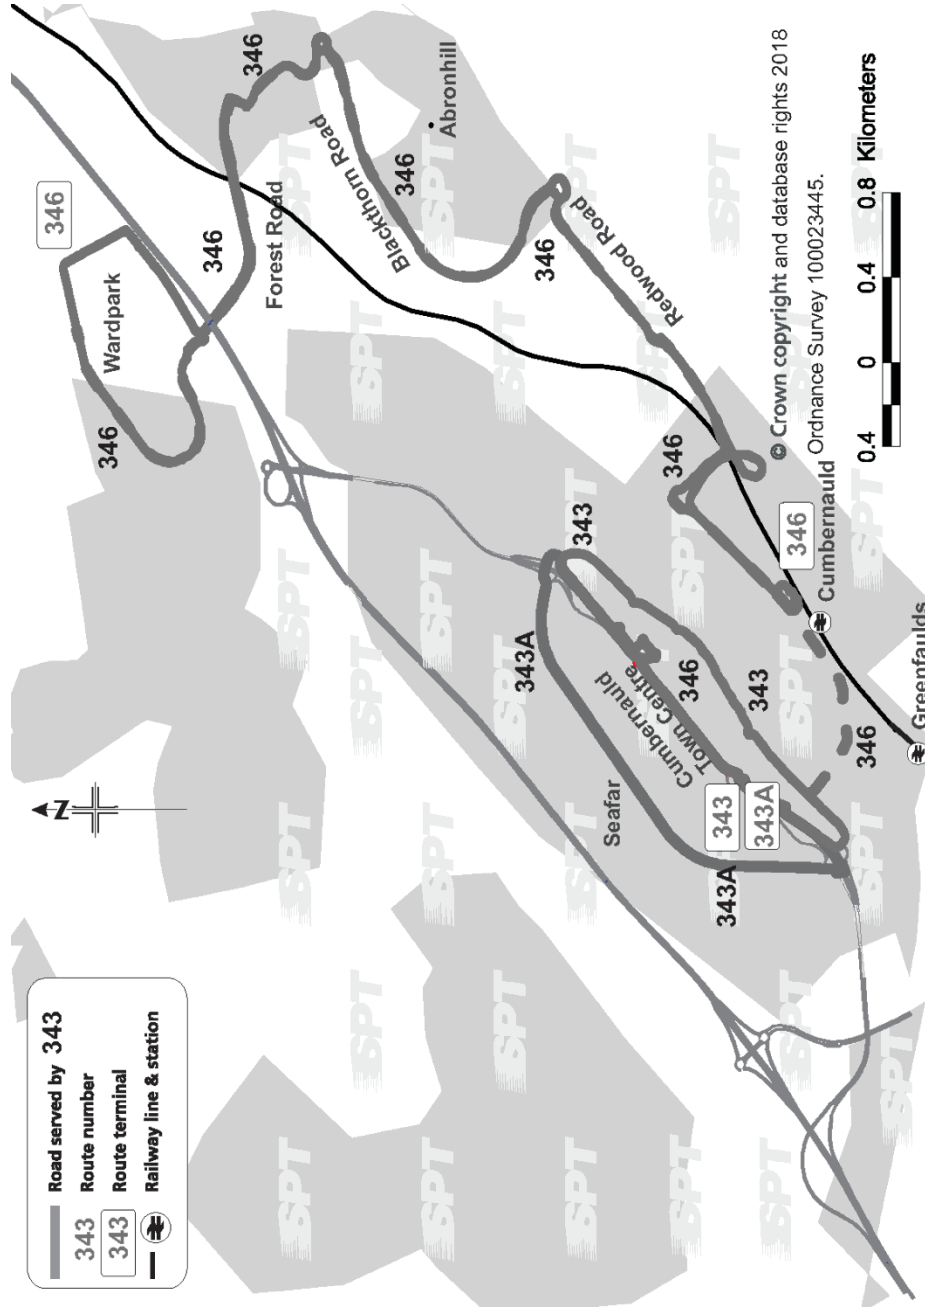

Fare table service 343/343A/346	
Adult single fares £	Child Single Fares (from 5th to 16th birthday) Children under school age travel free. Childs single fares at half the adult single fare rounded up to the next 5 pence
Service 343	
Town Centre	
1.20 North Carbrain	
1.60 1.30 Asda	
1.90 1.60 1.00 Town Centre	
Service 343A	
Town Centre	
1.60 Seafar	
1.90 1.60 Town Centre	
Service 346	
Town Centre	
1.40 Railway Station	
1.80 1.00 Kildrum South Interchange	
2.00 1.80 1.40 Hazel Road	
2.00 2.00 1.80 1.00 Rowan Road	
2.20 2.00 2.00 1.40 1.40 Whitelees	
2.20 2.20 2.00 2.00 1.80 1.20 Wardpark South	
2.50 2.20 2.20 2.00 2.00 1.80 1.40 Wardpark North	

FARES ARE CORRECT AT JULY 2018 - MAY BE SUBJECT TO CHANGE

Bus Timetable
From 16 July 2018

343 343A

Cumbernauld Town
Centre
Seafar
North Carbrain

346

Wardpark
Cumbernauld Railway
Station

Whilst every effort will be made to adhere to the scheduled times, the Partnership disclaims any liability in respect of loss or inconvenience arising from any failure to operate journeys as published, changes in timings or printing errors.

For more information visit spt.co.uk

Alternatively, for all public transport enquiries, call:

This service is operated by J D Coaches Ltd on behalf of Strathclyde Partnership for Transport. If you have any comments or suggestions about the service(s) provided please contact:

SPT Bus Operations 131 St. Vincent St Glasgow G2 5JF	J D Coaches West Waterhead Cottage Palacerigg Cumbernauld G67 3HT
t 0345 271 2405 0141 333 3690 e bus@spt.co.uk	t 01236 732 152

This service is operated by J D Coaches Ltd on behalf of SPT.

Please note – Calls to 0845 271 2405 will be charged at 2p per min (inc. VAT) plus your Telecoms Providers Access Charge