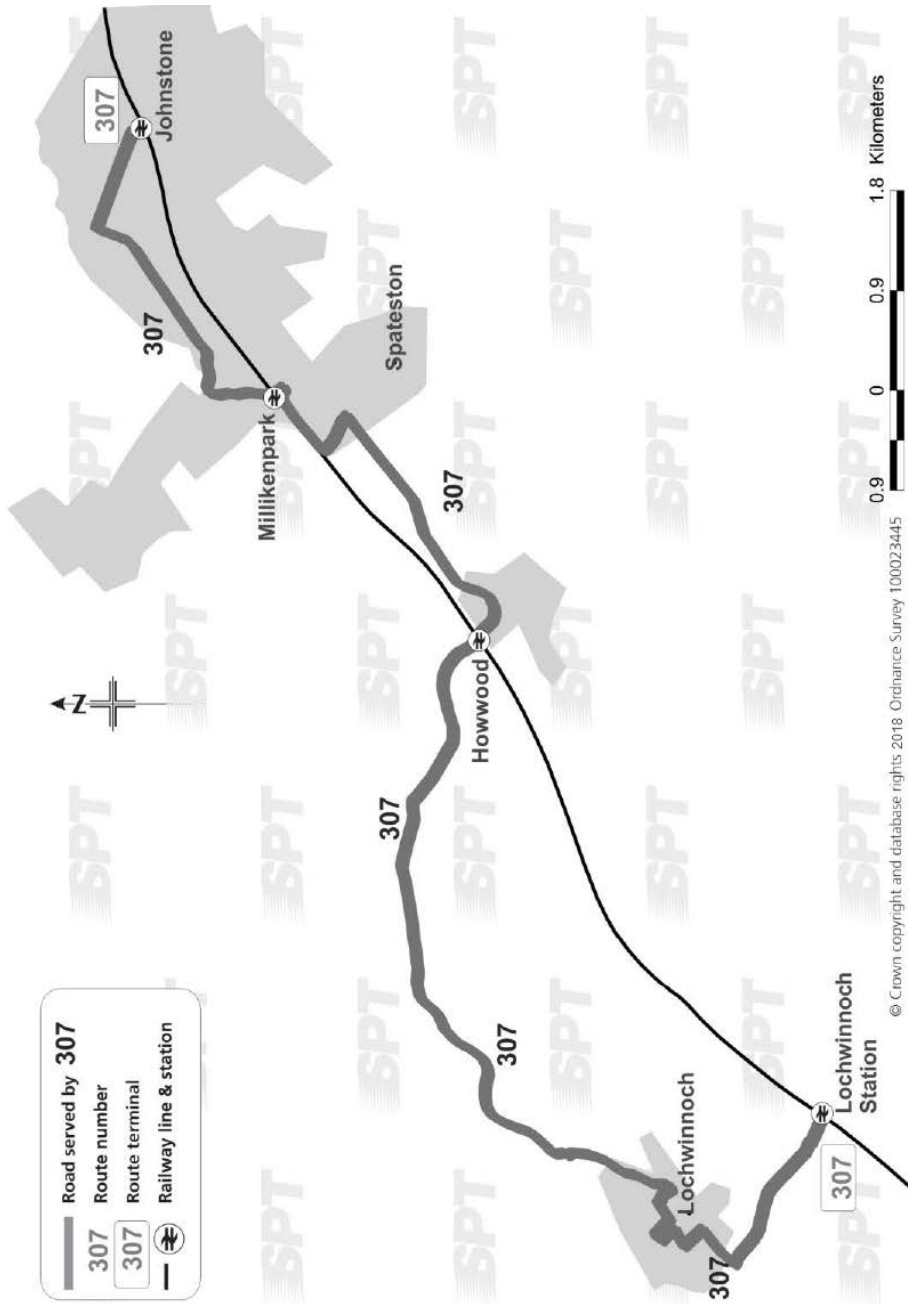

© Crown copyright and database rights 2018. Ordnance Survey 100023445

**Service 307:** from **Lochwinnoch Railway Station** via A760, Main Street, Calder Street, Braehead, Calderpark Street, Calderpark Avenue, Braehead Avenue, Braehead, Mansfield Road, High Street, Johnshill, Bridesmill Road, Station Road, Main Street, Beith Road, Corseford Avenue, Cochranemill Road, B787, Kilbarchan Road, Graham Street, MacDowall Street, High Street, Thorn Brae to **Johnstone Railway Station**