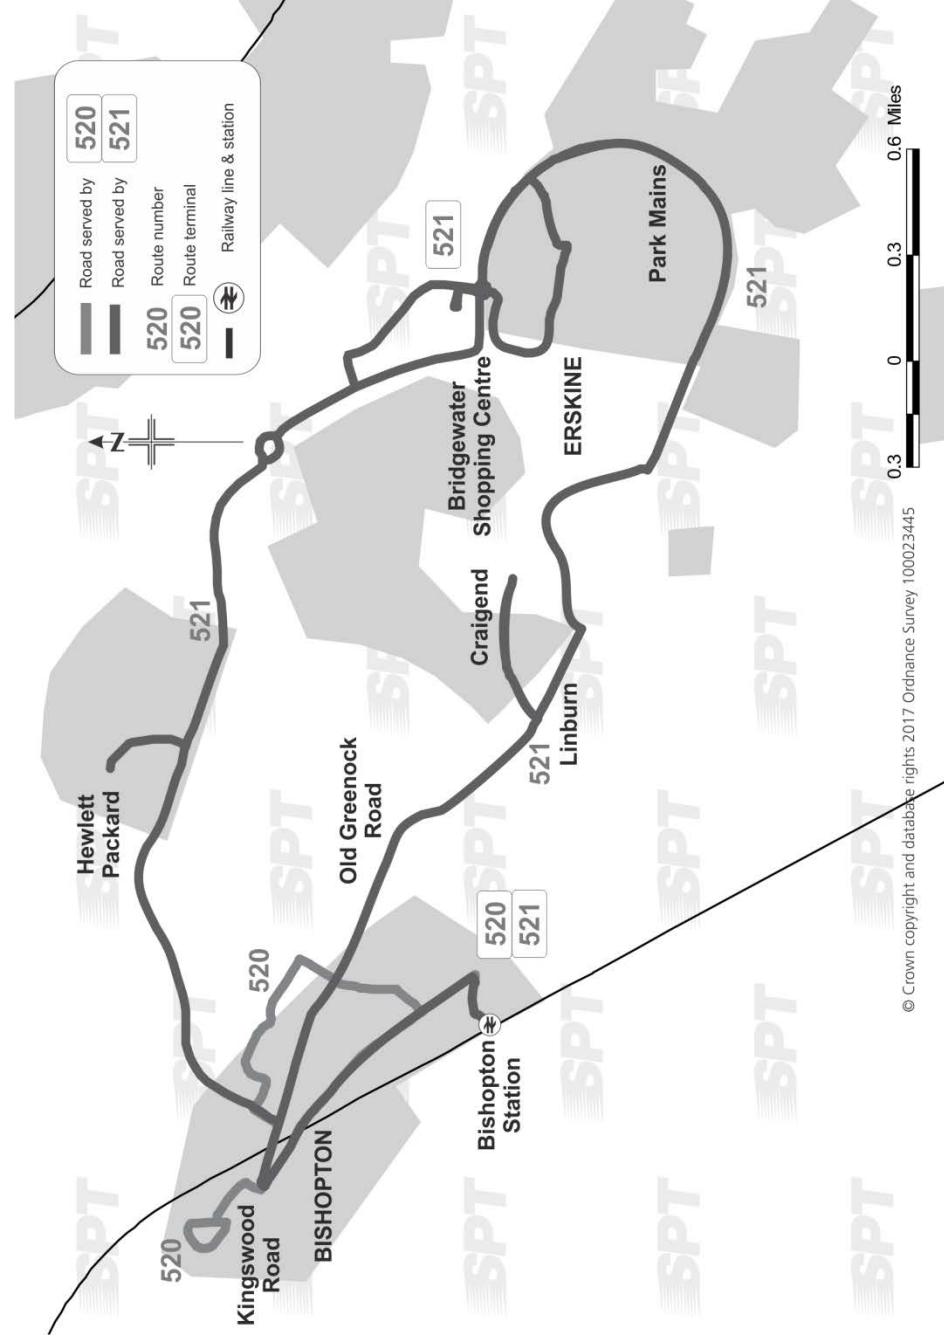

Fare table service 520/521	
Adult single fares £	
Service 520	
Bishopton Station	1.40
1.40 Bruce Road	1.40
1.40 Bishopton Station	1.40
McGill's Service 521	
Bridgewater Shopping Centre	1.40
1.40 Mains Drive	1.40
1.40 Barrhill	1.40
1.75 1.40 Linburn	1.40
1.75 1.60 1.40 HP Factory	1.40
1.75 1.75 1.40 1.40 Kingston Road	1.40
2.00 1.75 1.40 1.40 Ferry Road	1.40
2.00 2.00 1.75 1.75 1.60 1.40 Bishopton Station	1.40
Citybus Service 521	
Bishopton Station	1.35
1.35 Ferry Road	1.35
1.35 1.35 Kingston Road	1.35
1.55 1.35 1.35 HP Factory	1.35
1.65 1.35 1.35 Linburn	1.35
1.65 1.65 1.35 1.35 Barrhill	1.35
1.85 1.65 1.65 1.35 1.35 Mains Drive	1.35
1.85 1.65 1.65 1.65 1.65 1.65 1.35 1.35 Bridgewater	1.35

FARES ARE CORRECT AT APRIL 2017 - MAY BE SUBJECT TO CHANGE

Child Single Fares
(from 5th to 16th birthday)
Children under school age travel free
Childs single fares at half the adult fare rounded up to the next 5 pence

Route Service 520 from **Bishopton Rail Station**, via Station Road, Greenock Road, Lyle Crescent, Kingswood Road (clockwise), Lyle Crescent, Old Greenock Road, Ferry Road, Bruce Road, Stuart Road, Kingston Road, Greenock Road, Station Road to **Bishopton Rail Station**.

Route Service 521 from **Bishopton Rail Station** via Station Road, Greenock Road, Old Greenock Road, Linburn Road, Linburn turning area, Linburn Road, Old Greenock Road, Barrhill Road, Old Greenock Road, Parkway, Newshot Drive, Mains Hill, Mains Drive, Newshot Drive, Kilpatrick Drive to **Bridgewater Shopping Centre**.