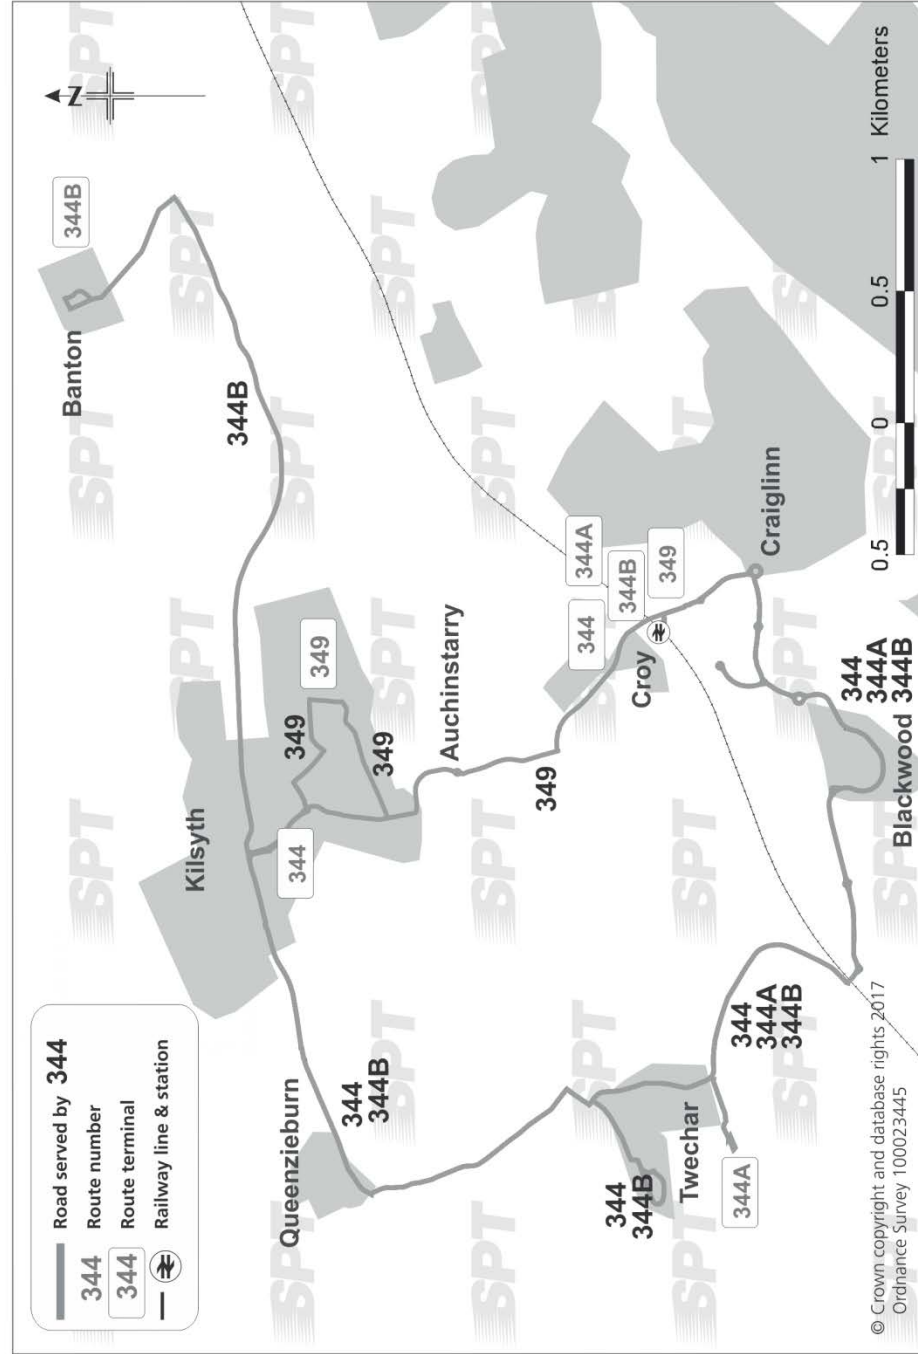

Fare table service 344/344A/344B/349	
Adult single fares £	Child Single Fares (from 5th to 16th birthday)
Service 349	Children under school age travel free Childs single fares at half the adult single fare rounded up to the next 5 pence
Croy Stn	
1.00 Blackwood Roundabout	
1.35 1.00 Blackwood West Roundabout	
1.65 1.35 1.00 Drumgrew Bridge	
1.90 1.65 1.30 1.00 Twechar	
2.15 1.90 1.65 1.30 1.00 Queenzieburn	
2.40 2.15 1.90 1.65 1.30 1.00 Kilsyth Glasgow Rd @ Lairds Hill	
2.75 2.40 2.10 1.65 1.30 1.00 Airdrie Road	
3.05 2.75 2.40 2.15 2.10 1.90 1.65 1.30 Banton	

FARES ARE CORRECT AT JANUARY 2017 - MAY BE SUBJECT TO CHANGE

Bus Timetable
From 20 May 2018

344
344A
344B

Croy Station
Blackwood
Twechar
Queenzieburn
Kilsyth
Banton

349
Croy Station
Kilsyth

Whilst every effort will be made to adhere to the scheduled times, the Partnership disclaims any liability in respect of loss or inconvenience arising from any failure to operate journeys as published, changes in timings or printing errors.

For more information visit spt.co.uk or any SPT travel centre located at Buchanan and East Kilbride bus stations.

Alternatively, for all public transport enquiries, call:

This service is operated by McGill's Bus Service Ltd on behalf of Strathclyde Partnership for Transport. If you have any comments or suggestions about the service(s) provided please contact:

SPT Bus Operations 131 St. Vincent St Glasgow G2 5JF	McGill's Bus Service Ltd 99 Earnhill Road Larkfield Industrial Est. Greenock PA16 0EQ
t 0345 271 2405 0141 333 3690 e bus@spt.co.uk	t 08000 515 651 e bus@spt.co.uk

Please note – Calls to 0845 271 2405 will be charged at 2p per min (inc. VAT) plus your Telecoms Providers Access Charge

This service is operated by McGill's Bus Service Ltd on behalf of SPT.