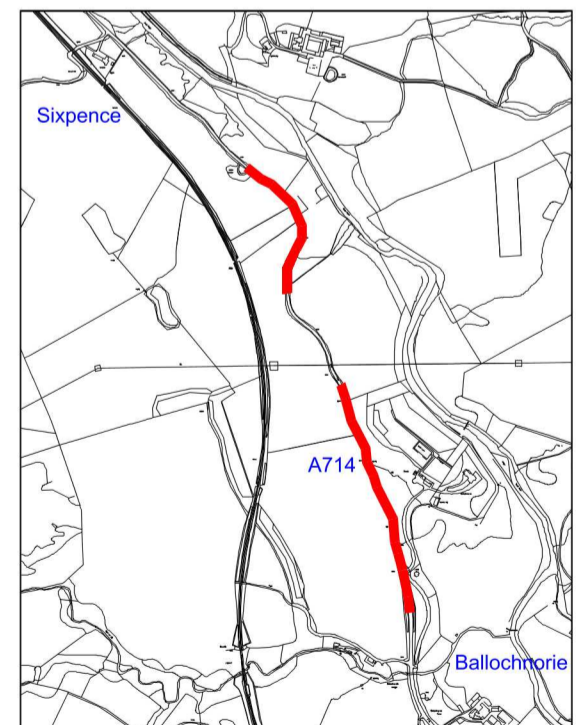

TF Thursday / Friday

MTW Monday / Tuesday / Wednesday