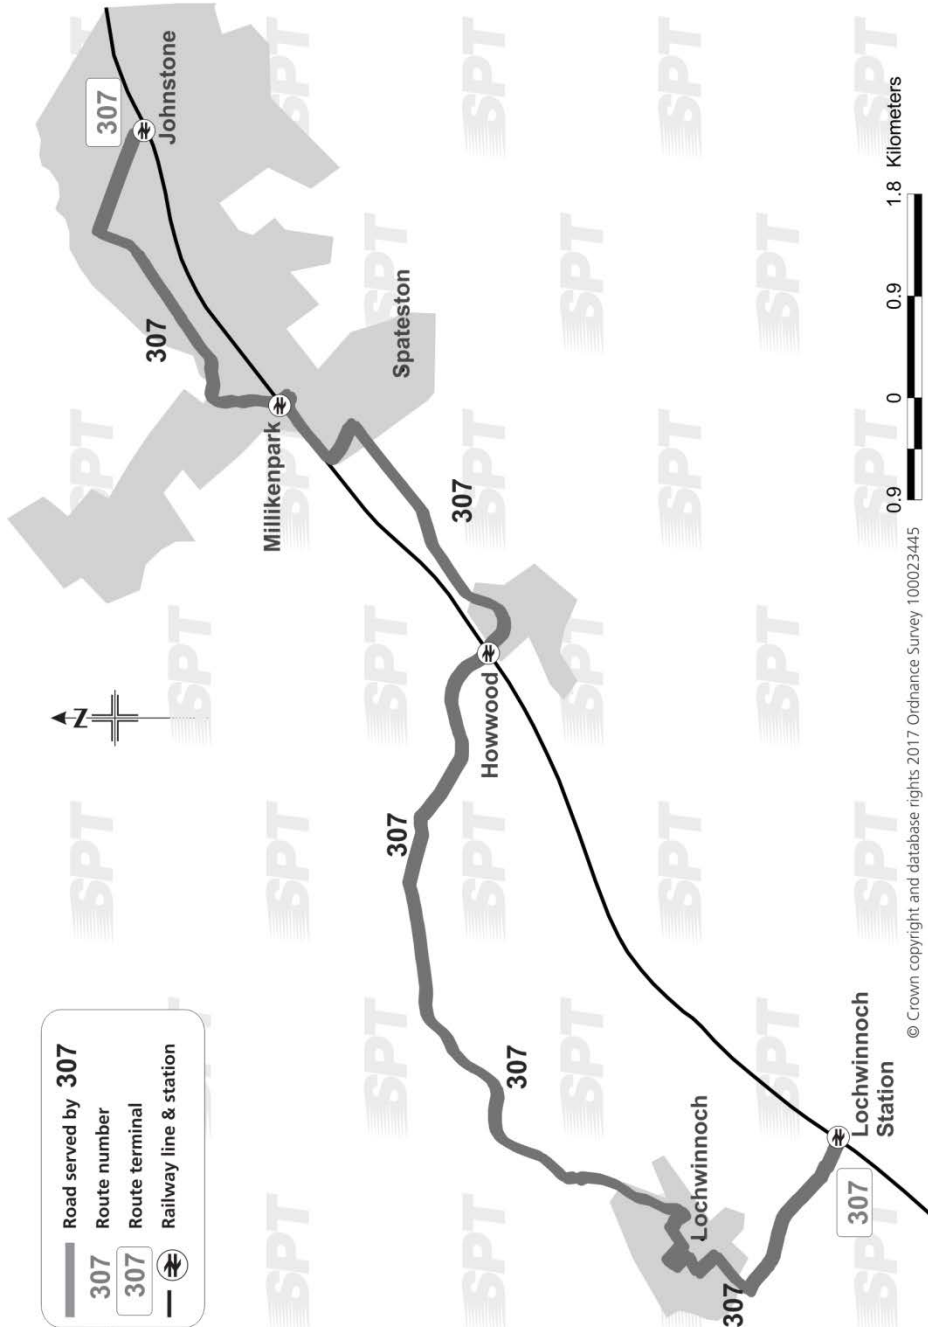

Bus Timetable
From 18 February 2018

307

Lochwinnoch Howwood Johnstone

For more information visit spt.co.uk or the SPT travel centre located at East Kilbride bus station.

Alternatively, for all public transport enquiries, call:

Please note – Calls to 0845 271 2405 will be charged at 2p per min (inc. VAT) plus your Telecoms Providers Access Charge

Route Service 307: from **Johnstone Railway Station** via Thorn Brae, High Street, MacDowall Street, Graham Street, Kilbarchan Road, Cochranemill Road, Corseford Avenue, Beith Road, Main Street, Station Road, Bridesmill Road, Johnshill, High Street, Mansfield Road, Braehead, Braehead Avenue, Calderpark Avenue, Calderpark Street, Braehead, Calder Street, Main Street, A760 to **Lochwinnoch Railway Station**

Route Service 307 Return: from **Lochwinnoch Railway Station** via A760, Main Street, Calder Street, Braehead, Calderpark Street, Calderpark Avenue, Braehead Avenue, Braehead, Mansfield Road, High Street, Johnshill, Bridesmill Road, Station Road, Main Street, Beith Road, Corseford Avenue, Cochranemill Road, B787, Kilbarchan Road, Graham Street, MacDowall Street, High Street, Thorn Brae to **Johnstone Railway Station**