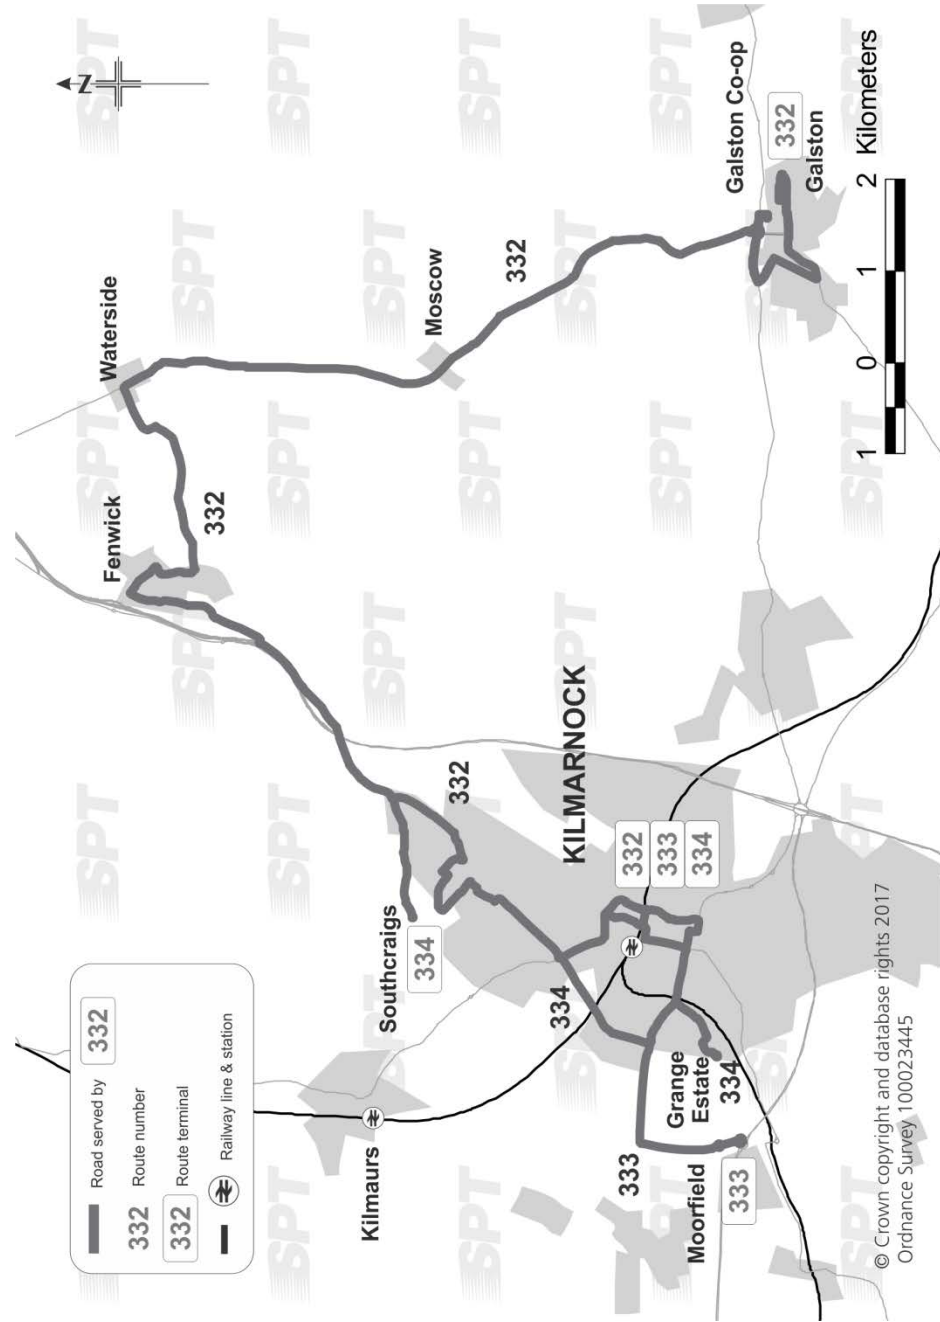

Fare table service 332/333/334		Child Single Fares (from 5th to 16th birthday) Children under school age travel free Childs single fares at half the adult fare rounded up to the next 5 pence
Adult single fares £		
Service 332		
Galston Maxwood Rd		
140 Galston Cross		
220 170 Loudon Castle Gates		
240 240 Moscow		
260 260 220 Waterside		
300 300 260 240 Fenwick		
310 310 300 280 240 S.Craigs/Wardneuk		
320 320 300 280 240 170 Western Road		
320 320 300 280 240 160 Witch Rd Hill Street		
320 320 300 280 260 220 210 170 Kilmarnock Bus Stn		
Service 333		
Kilmarnock Bus Stn		
210 Moorfield Ind Estate		
Service 334		
Kilmarnock Bus Stn		
130 Grange Estate		
220 190 S.Craigs/Wardneuk		

FARES ARE CORRECT AT JULY 2017- MAY BE SUBJECT TO CHANGE

Whilst every effort will be made to adhere to the scheduled times, the Partnership disclaims any liability in respect of loss or inconvenience arising from any failure to operate journeys as published, changes in timings or printing errors.

Bus Timetable
From 23 October 2017

332
333
334

Galston
Fenwick
Kilmarnock

For more information visit spt.co.uk or any SPT travel centre located at Buchanan and East Kilbride bus stations.

Alternatively, for all public transport enquiries, call:

This service is operated by Western Buses Ltd on behalf of Strathclyde Partnership for Transport. If you have any comments or suggestions about the service(s) provided please contact:

SPT
Bus Operations
131 St. Vincent St
Glasgow G2 5JF

Western Buses Ltd
Sandgate
Ayr
KA7 1DD

t 0345 271 2405
0141 333 3690
e bus@spt.co.uk

t 01292 613 700
e bus@spt.co.uk

Please note – Calls to 0845 271 2405 will be charged at 2p per min (inc. VAT) plus your Telecoms Providers Access Charge

This service is operated by Western Buses Ltd on behalf of SPT.