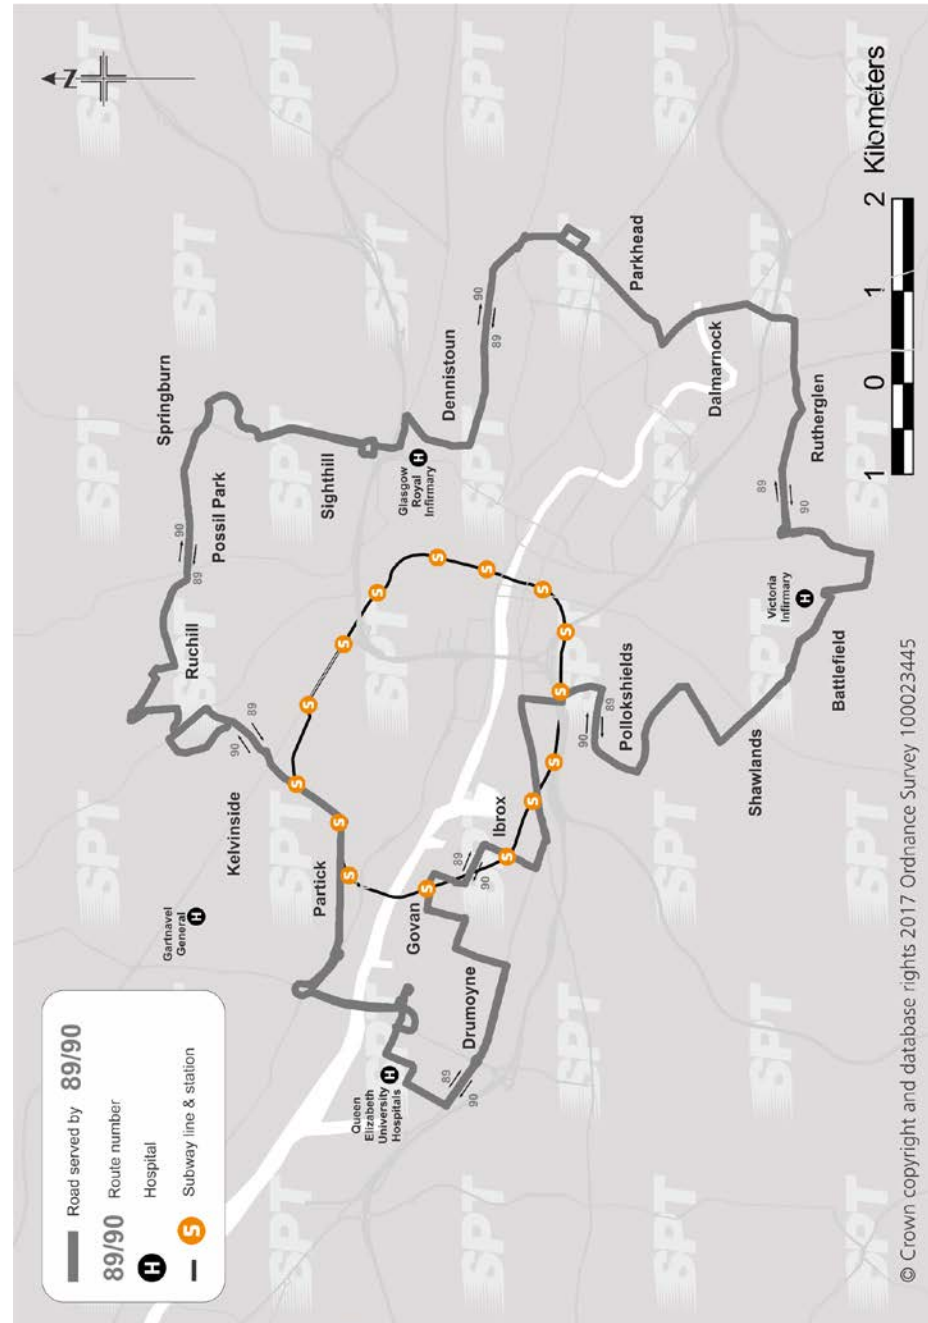

Fare table service 90												
Adult single fares £											Child Single Fares (from 5th to 16th birthday) Children under school age travel free Childs Single fares at half the adult fare rounded up to the next 5 pence	
Govan Bus Station												Some Intermediate points are not shown
1.65 Shieldhall Road at Langlands Road												
1.90 1.05 Queen Elizabeth University Hospital												
2.10 1.65 1.05 Partick Bus Station												
2.40 2.15 2.10 1.90 Ruchill Terminus												
3.05 2.85 2.40 2.15 1.90 Springburn Shops												
3.05 3.00 2.85 2.40 1.95 1.05 Alexandra Parade												
3.45 3.20 3.20 3.05 2.75 2.15 2.10 Tesco Rutherglen												
3.85 3.45 3.20 3.05 2.85 2.40 2.10 1.05 Rutherglen Arcade												
3.85 3.45 3.45 3.20 3.00 2.40 2.40 1.65 1.05 Hampden Park												
4.10 3.85 3.85 3.45 3.05 2.85 2.40 1.90 1.65 1.05 Victoria Infirmary												
4.90 4.45 4.45 3.85 3.45 3.20 3.05 2.40 2.15 2.10 1.90 Paisley Road Toll												
**** 4.90 4.90 4.10 3.85 3.45 3.20 2.85 2.40 2.40 2.15 1.65 Govan Bus Station												
FARES ARE CORRECT AT JANUARY 2017 - MAY BE SUBJECT TO CHANGE												

Whilst every effort will be made to adhere to the scheduled times, the Partnership disclaims any liability in respect of loss or inconvenience arising from any failure to operate journeys as published, changes in timings or printing errors.

Bus Timetable
From 16 October 2017

89 90

Glasgow Inner Circle

For more information visit spt.co.uk or any SPT travel centre located at Buchanan and East Kilbride Bus Stations.

Alternatively, for all public transport enquiries, call:

This service is operated by McGill's Bus Service Ltd. on behalf of Strathclyde Partnership for Transport. If you have any comments or suggestions about the service(s) provided please contact:

SPT Bus Operations 131 St. Vincent St Glasgow G2 5JF	McGill's Bus Service Ltd 99 Earnhill Road Larkfield Industrial Est. Greenock PA16 0EQ
t 0345 271 2405 0141 333 3690 e bus@spt.co.uk	t 08000 515 651 e bus@spt.co.uk

This service is operated by McGill's Bus Service Ltd. on behalf of SPT.

Please note – Calls to 0845 271 2405 will be charged at 2p per min (inc. VAT) plus your Telecoms Providers Access Charge