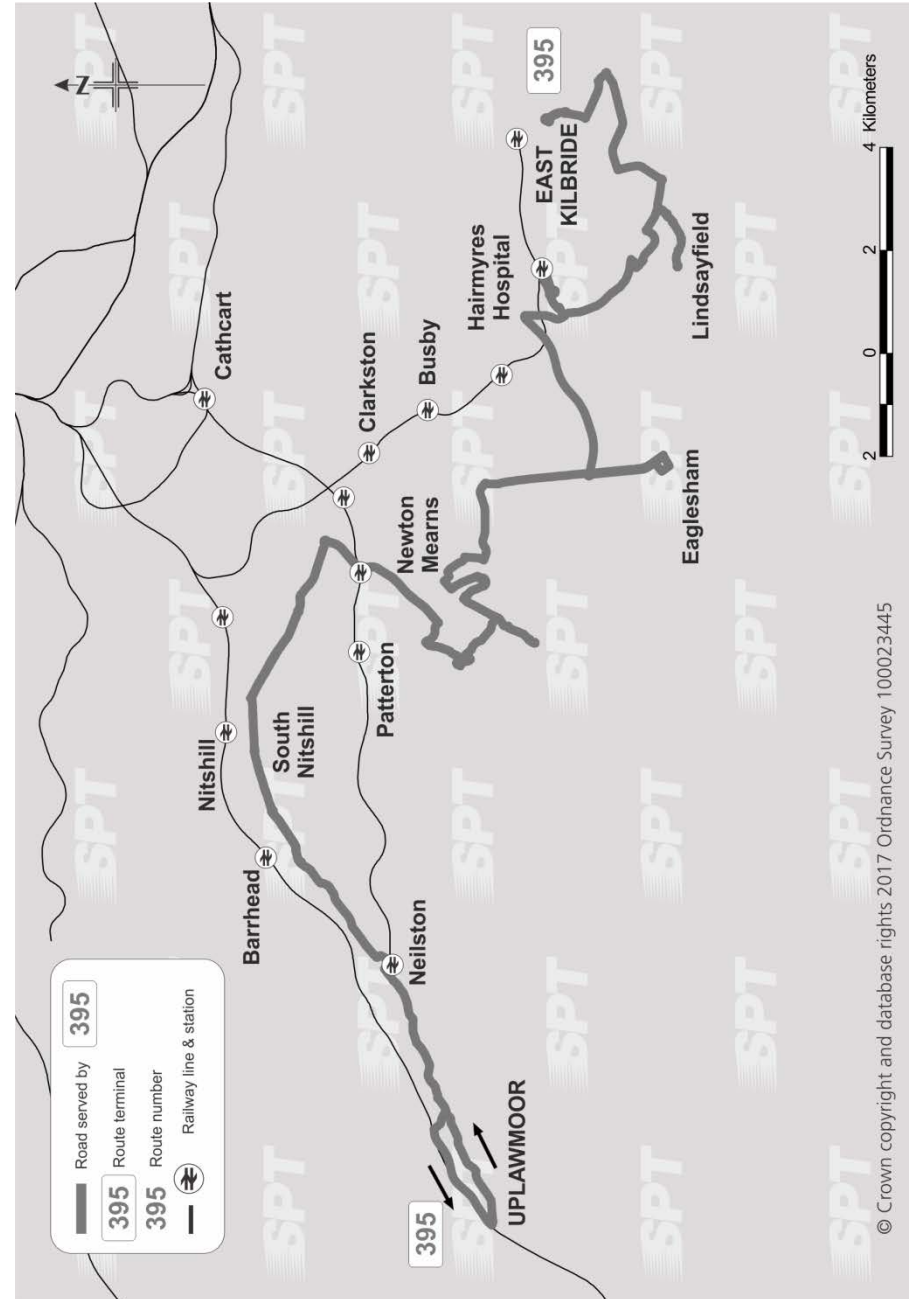

Child Single Fares (from 5th to 16th birthday)
Children under school age travel free
Childs single fares at half the adult single fare rounded up to the next 5 pence

Adult single fares £

East Kilbride Bus Station	1.05
Murray Roundabout	1.30
0.85 Kelvin, North	1.95
Morrisons Superstore	2.15
Greenhills Square	2.15
Gardenhall	2.15
Hairmyres Hospital	2.40
Jackton	2.35
Gilmour St	2.75
Humble Rd	2.80
Waterfoot	2.95
Mearns Castle High School	3.10
Broom Shops	3.30
Mearns Cross	3.40
Capelrig	3.40
Whitecraigs Station	3.85
Eastwood Toll	3.85
Spiesbridge Roundabout	4.10
Sainsbury's Superstore	4.10
Parkhouse Manor	4.45
Barrhead, Main Street	4.90
Tesco	4.90
Cemetery	5.45
Neilston Station	5.45
Glen Doll Road	5.80
Mure Place	5.80

FARES ARE CORRECT AT JULY 2017 - MAY BE SUBJECT TO CHANGE

© Crown copyright and database rights 2017 Ordnance Survey 100023445

Whilst every effort will be made to adhere to the scheduled times, the Partnership disclaims any liability in respect of loss or inconvenience arising from any failure to operate journeys as published, changes in timings or printing errors.

Bus Timetable
From 6 November 2017

395

East Kilbride
Eaglesham
Neilston
Uplawmoor

For more information visit spt.co.uk or any SPT travel centre located at Buchanan and East Kilbride bus stations.

Alternatively, for all public transport enquiries, call:

This service is operated by McGill's Bus Service Ltd on behalf of Strathclyde Partnership for Transport. If you have any comments or suggestions about the service(s) provided please contact:

SPT Bus Operations 131 St. Vincent St Glasgow G2 5JF t 0345 271 2405 0141 333 3690 e bus@spt.co.uk	McGill's Bus Service Ltd 99 Earnhill Road Larkfield Industrial Est. Greenock PA16 0EQ t 08000 515 651 e bus@spt.co.uk

This service is operated by McGill's Bus Service Ltd on behalf of SPT.

Please note – Calls to 0845 271 2405 will be charged at 2p per min (inc. VAT) plus your Telecoms Providers Access Charge