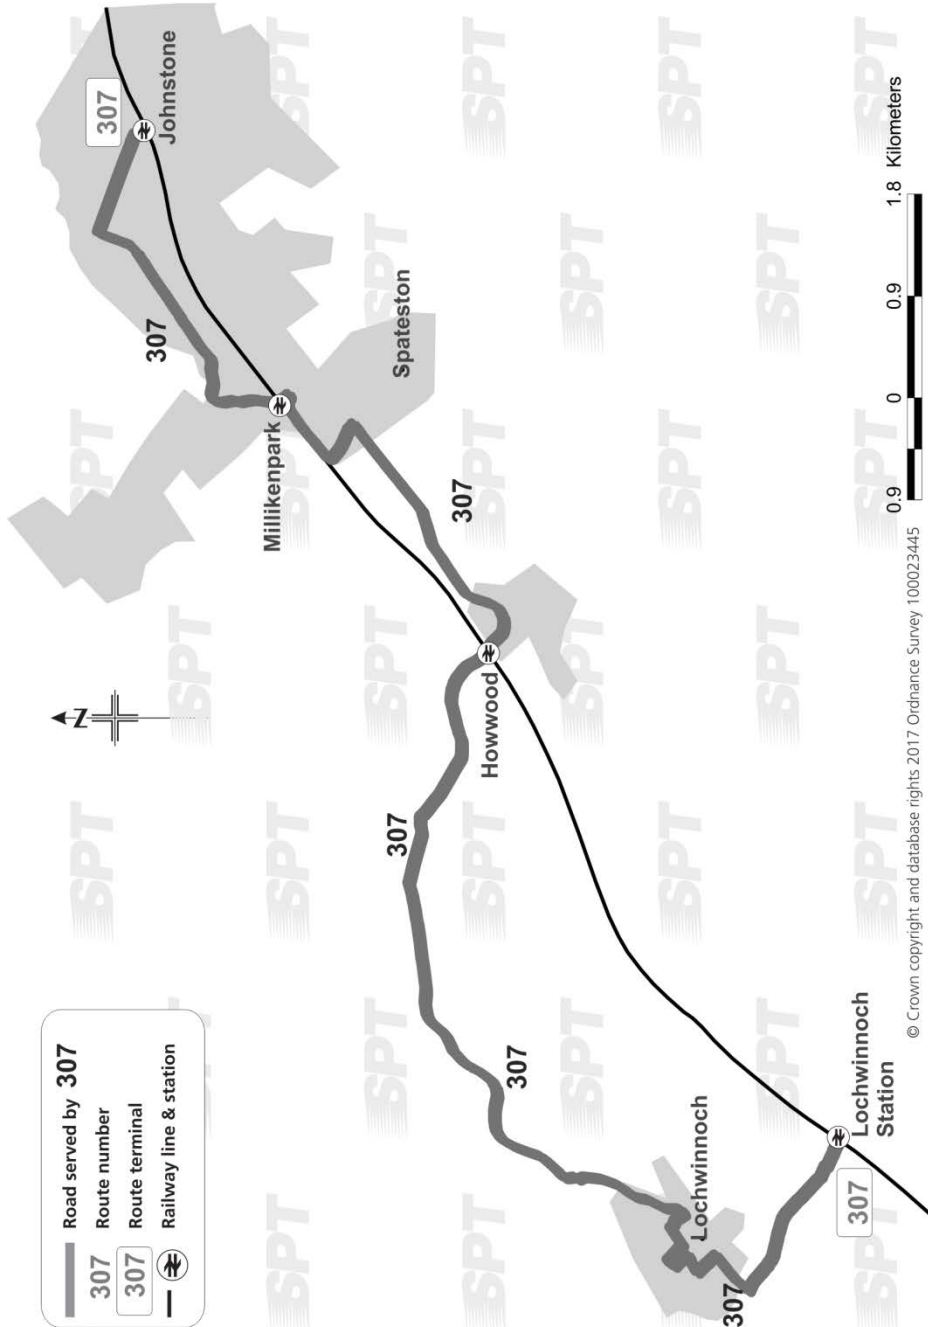

Road served by 307
 307 Route number
 307 Route terminal
 Railway line & station

Route Service 307: From **Johnstone Railway Station** via Thorn Brae, High Street, MacDowall Street, Graham Street, Kilbarchan Road, Cochranemill Road, Corseford Avenue, Beith Road, Main Street, Station Road, Bridesmill Road, Johnshill, High Street, Mansfield Road, Braehead, Braehead Avenue, Calderpark Avenue, Calderpark Street, Braehead, Calder Street, Main Street, A760 to **Lochwinnoch Railway Station**

Return from Lochwinnoch Railway Station via A760, Main Street, Calder Street, Braehead, Calderpark Street, Calderpark Avenue, Braehead Avenue, Braehead, Mansfield Road, High Street, Johnshill, Bridesmill Road, Station Road, Main Street, Beith Road, Corseford Avenue, Cochranemill Road, B787, Kilbarchan Road, Graham Street, MacDowall Street, High Street, Thorn Brae to **Johnstone Railway Station**