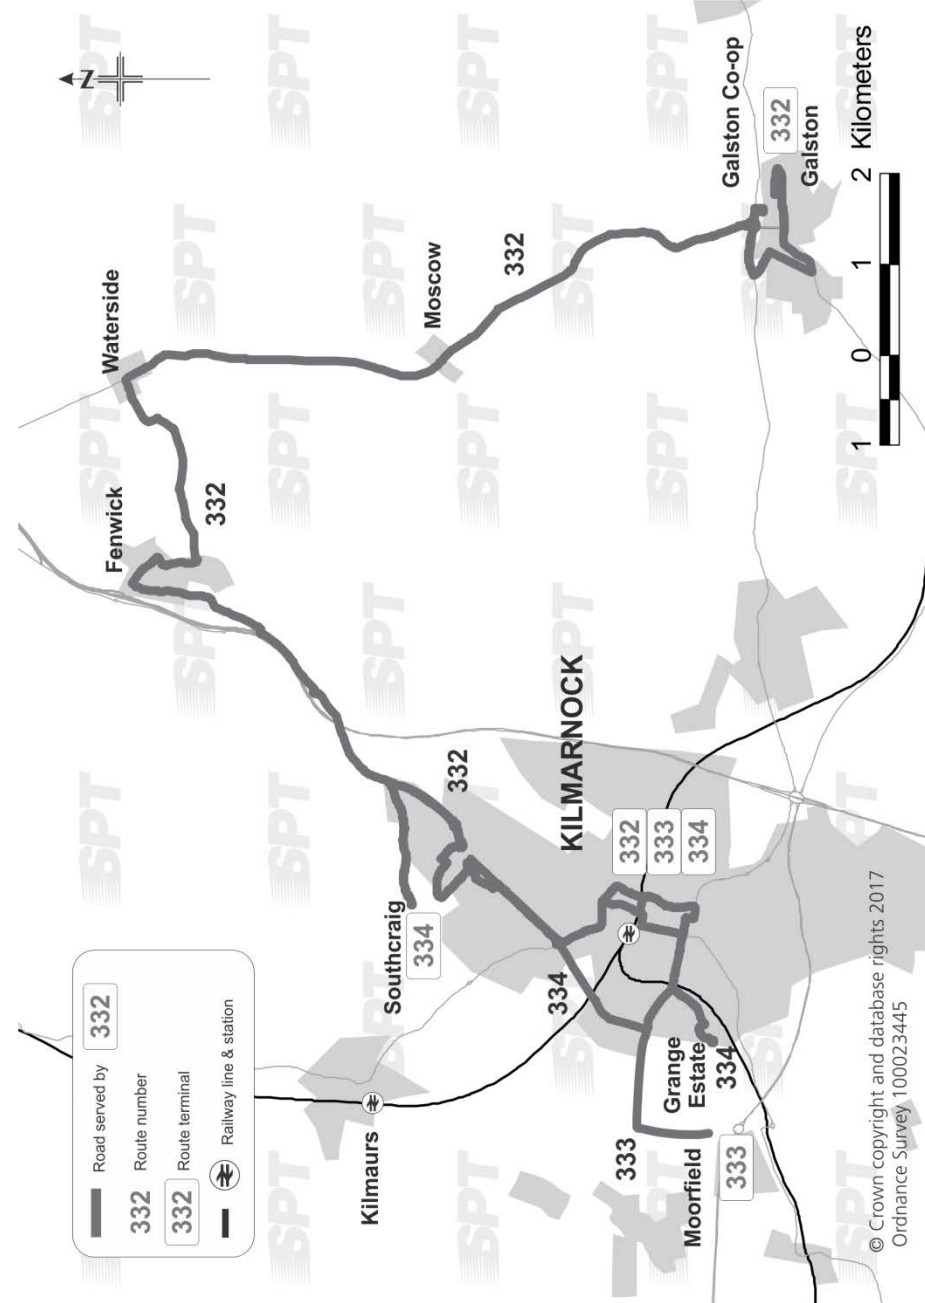

Fare table service 332/333/334		Child Single Fares (from 5th to 16th birthday) Children under school age travel free Childs single fares at half the adult fare rounded up to the next 5 pence
Adult single fares £		
Service 332		
Galston Maxwood Rd		
140 Galston Cross		
220 170 Loudon Castle Gates		
240 240 Moscow		
260 260 220 Waterside		
300 300 300 260 240 Fenwick		
310 310 310 300 280 240 S.Craigs/Wardneuk		
320 320 300 280 240 170 Western Road		
320 320 300 280 240 160 Witch Rd Hill Street		
320 320 320 280 260 220 210 170 Kilmarnock Bus Stn		
	Service 333 Kilmarnock Bus Stn 210 Moorfield Ind Estate	
	Service 334 Kilmarnock Bus Stn 130 Grange Estate 220 190 S.Craigs/Wardneuk	

FARES ARE CORRECT AT JULY 2017- MAY BE SUBJECT TO CHANGE

Whilst every effort will be made to adhere to the scheduled times, the Partnership disclaims any liability in respect of loss or inconvenience arising from any failure to operate journeys as published, changes in timings or printing errors.

Bus Timetable
From 18 September 2017

332
333
334

Galston
Fenwick
Kilmarnock

For more information visit spt.co.uk or any SPT travel centre located at Buchanan and East Kilbride bus stations.

Alternatively, for all public transport enquiries, call:

This service is operated by Western Buses Ltd on behalf of Strathclyde Partnership for Transport. If you have any comments or suggestions about the service(s) provided please contact:

SPT
Bus Operations
131 St. Vincent St
Glasgow G2 5JF

Western Buses Ltd
Sandgate
Ayr
KA7 1DD

t 0345 271 2405
0141 333 3690
e bus@spt.co.uk

t 01292 613 700
e bus@spt.co.uk

Please note – Calls to 0845 271 2405 will be charged at 2p per min (inc. VAT) plus your Telecoms Providers Access Charge

This service is operated by Western Buses Ltd on behalf of SPT.