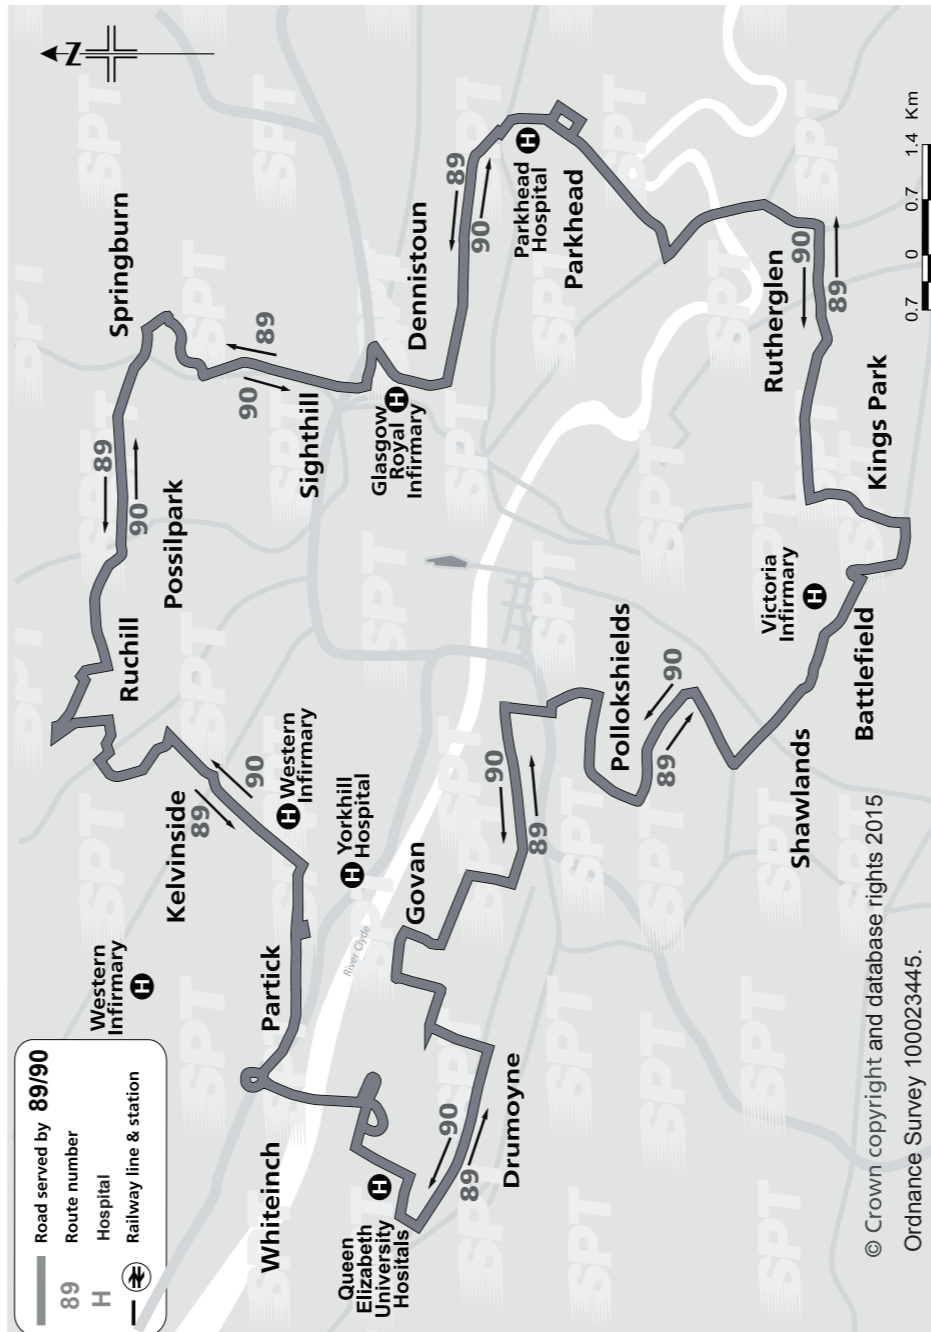

Fare table service 90													
Adult single fares £												Child Single Fares (from 5th to 16th birthday) Children under school age travel free Childs Single fares at half the adult fare rounded up to the next 5 pence	
Govan Bus Station													Some Intermediate points are not shown
1.65 Shieldhall Road at Langlands Road													
1.90 1.05 Queen Elizabeth University Hospital													
2.10 1.65 1.05 Partick Bus Station													
2.40 2.15 2.10 1.90 Ruchill Terminus													
3.05 2.85 2.40 2.15 1.90 Springburn Shops													
3.05 3.00 2.85 2.40 1.95 1.05 Alexandra Parade													
3.45 3.20 3.20 3.05 2.75 2.15 2.10 Tesco Rutherglen													
3.85 3.45 3.20 3.05 2.85 2.40 2.10 1.05 Rutherglen Arcade													
3.85 3.45 3.45 3.20 3.00 2.40 2.40 1.65 1.05 Hampden Park													
4.10 3.85 3.85 3.45 3.05 2.85 2.40 1.90 1.65 1.05 Victoria Infirmary													
4.90 4.45 4.45 3.85 3.45 3.20 3.05 2.40 2.15 2.10 1.90 Paisley Road Toll													
**** 4.90 4.90 4.10 3.85 3.45 3.20 2.85 2.40 2.40 2.15 1.65 Govan Bus Station													
FARES ARE CORRECT AT JANUARY 2017 - MAY BE SUBJECT TO CHANGE													

Route map service 89,90

Ref. 0914/08/16

Whilst every effort will be made to adhere to the scheduled times, the Partnership disclaims any liability in respect of loss or inconvenience arising from any failure to operate journeys as published, changes in timings or printing errors.

Bus Timetable
From 8 September 2017

89
90

Glasgow Inner Circle

For more information visit spt.co.uk or any SPT travel centre: Buchanan Bus Station, East Kilbride Bus Station, Greenock and Hamilton Bus Station.

Alternatively, for all public transport timetable enquiries, call:

These services are operated by McGills Buses on behalf of Strathclyde Partnership for Transport. If you have any comments or suggestions about the service(s) provided please contact:

Bus Operations SPT
131 St. Vincent Street
Glasgow G2 5JF

McGills Buses
99 Earnhill Road
Larkfield Ind Est
Greenock PA16 1EQ

t 0845 271 2405
0141 333 3690
e bus@spt.co.uk

t 01475 711 122
e bus@spt.co.uk

Please note - Calls to 0845 271 2405 will be charged at 2p per min (inc. VAT) plus your telecoms provider's access charge.

This service is operated by McGills Buses on behalf of SPT.