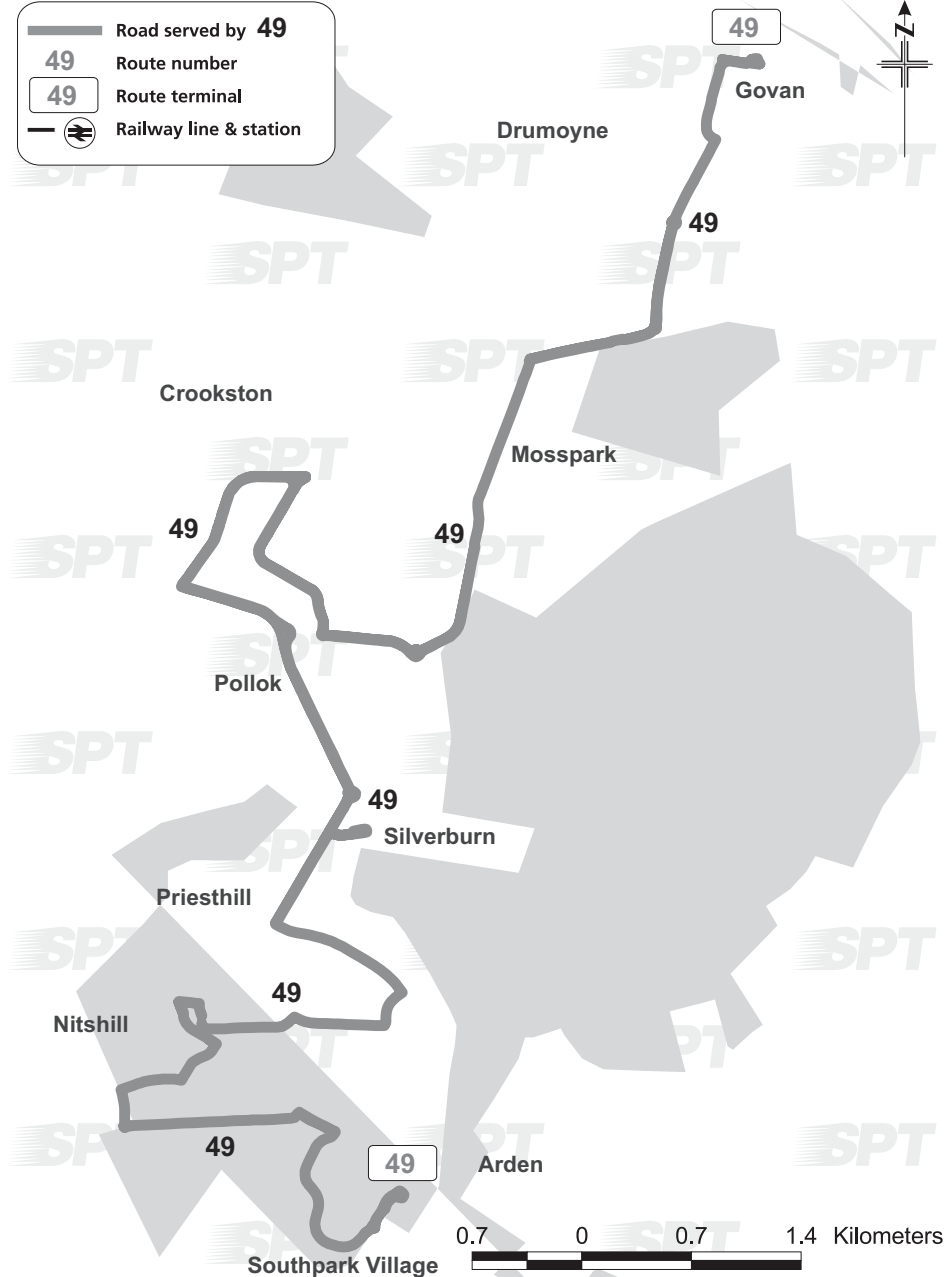

Road served by 49  
 Route number  
 Route terminal  
 Railway line & station

Whilst every effort will be made to adhere to the scheduled times, the Partnership disclaims any liability in respect of loss or inconvenience arising from any failure to operate journeys as published, changes in timings or printing errors.

**Bus Timetable**  
From 23 October 2016

# 49

**Southpark Village**  
**Silverburn**  
**Govan Bus Station**

For more information visit [spt.co.uk](http://spt.co.uk) or any SPT travel centre located at Buchanan and East Kilbride Bus Stations.

Alternatively, for all public transport timetable enquiries, call: