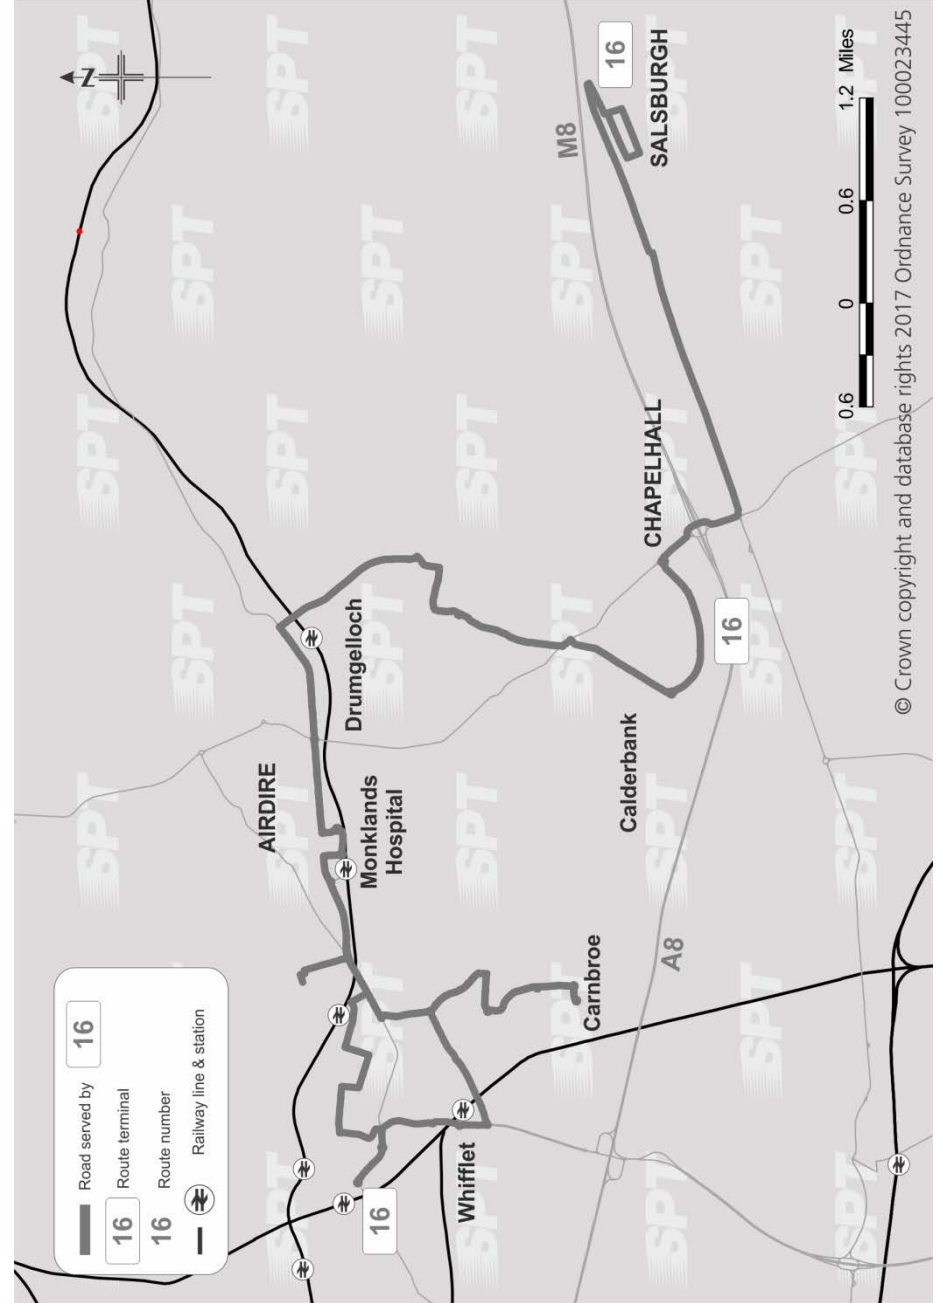

FARES ARE CORRECT AT JULY 2017 - MAY BE SUBJECT TO CHANGE

Whilst every effort will be made to adhere to the scheduled times, the Partnership disclaims any liability in respect of loss or inconvenience arising from any failure to operate journeys as published, changes in timings or printing errors.

Bus Timetable
From 16 July 2017

16

Salsburgh
Chapelhall
Airdrie
Coatbridge
Carnbroe

For more information visit spt.co.uk or any SPT travel centre located at Buchanan, East Kilbride, Greenock and Hamilton bus stations.

Alternatively, for all public transport enquiries, call:

This service is operated by J J Travel Ltd on behalf of Strathclyde Partnership for Transport. If you have any comments or suggestions about the service(s) provided please contact:

SPT Bus Operations 131 St. Vincent St Glasgow G2 5JF t 0345 271 2405 0141 333 3690 e bus@spt.co.uk	McNair's Coaches Ltd. 30 Northburn Road Coatbridge ML5 2HY t 01236 44 11 88 e bus@spt.co.uk

This service is operated by McNair's Coaches Ltd. on behalf of SPT.

Please note – Calls to 0845 271 2405 will be charged at 2p per min (inc. VAT) plus your Telecoms Providers Access Charge