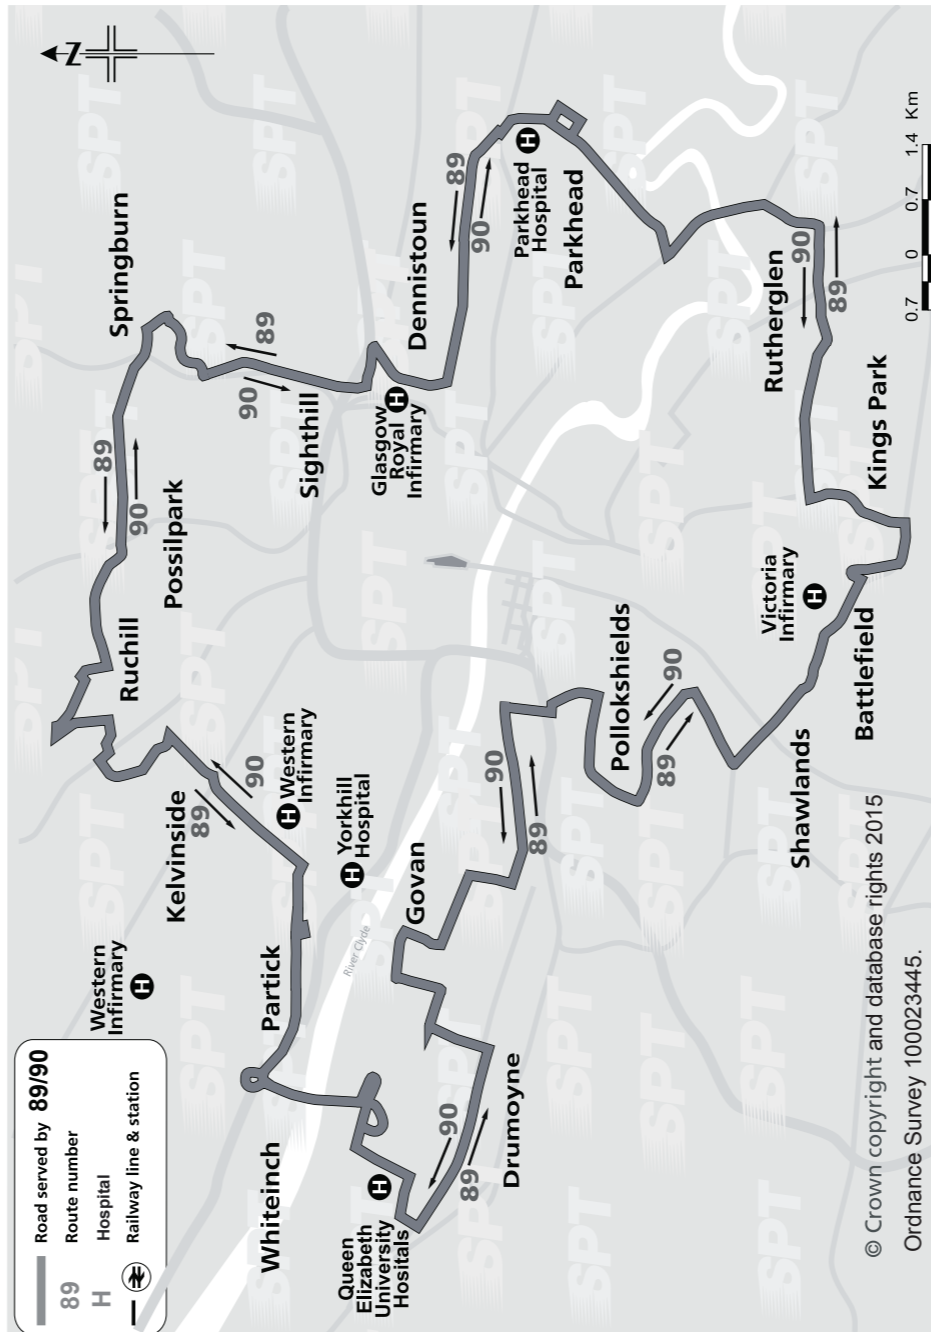

Fare table service 90													
Adult single fares £												Child Single Fares (from 5th to 16th birthday) Children under school age travel free Childs Single fares at half the adult fare rounded up to the next 5 pence	
Govan Bus Station													Some Intermediate points are not shown
1.65 Shieldhall Road at Langlands Road													
1.90 1.05 Queen Elizabeth University Hospital													
2.10 1.65 1.05 Partick Bus Station													
2.40 2.15 2.10 1.90 Ruchill Terminus													
3.05 2.85 2.40 2.15 1.90 Springburn Shops													
3.05 3.00 2.85 2.40 1.95 1.05 Alexandra Parade													
3.45 3.20 3.20 3.05 2.75 2.15 2.10 Tesco Rutherglen													
3.85 3.45 3.20 3.05 2.85 2.40 2.10 1.05 Rutherglen Arcade													
3.85 3.45 3.45 3.20 3.00 2.40 2.40 1.65 1.05 Hampden Park													
4.10 3.85 3.85 3.45 3.05 2.85 2.40 1.90 1.65 1.05 Victoria Infirmary													
4.90 4.45 4.45 3.85 3.45 3.20 3.05 2.40 2.15 2.10 1.90 Paisley Road Toll													
**** 4.90 4.90 4.10 3.85 3.45 3.20 2.85 2.40 2.40 2.15 1.65 Govan Bus Station													
FARES ARE CORRECT AT JANUARY 2017 - MAY BE SUBJECT TO CHANGE													

Route map service 89,90

Ref. 0914/08/16

Whilst every effort will be made to adhere to the scheduled times, the Partnership disclaims any liability in respect of loss or inconvenience arising from any failure to operate journeys as published, changes in timings or printing errors.

Bus Timetable
From 10 July 2017

89
90

Glasgow Inner Circle

For more information visit spt.co.uk or any SPT travel centre at Buchanan and East Kilbride Bus Stations.

Alternatively, for all public transport timetable enquiries, call:

These services are operated by McGills Buses on behalf of Strathclyde Partnership for Transport. If you have any comments or suggestions about the service(s) provided please contact:

Bus Operations SPT 131 St. Vincent Street Glasgow G2 5JF	McGills Buses 99 Earnhill Road Larkfield Ind Est Greenock PA16 1EQ

t 0345 271 2405 0141 333 3690 e bus@spt.co.uk	t 01475 711 122 e bus@spt.co.uk

Please note - Calls to 0845 271 2405 will be charged at 2p per min (inc. VAT) plus your telecoms provider's access charge.

This service is operated by McGills Buses on behalf of SPT.