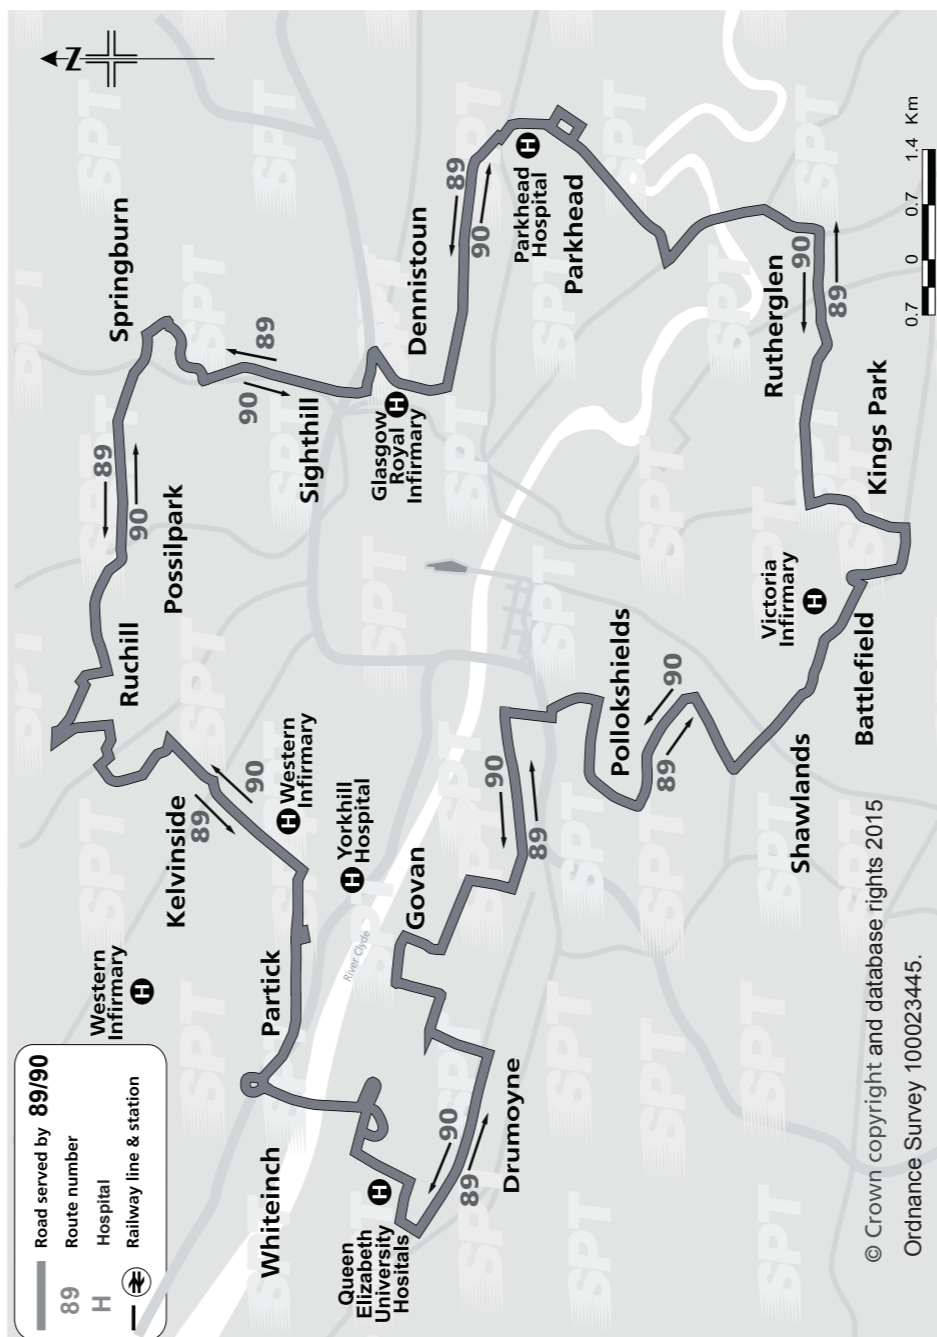

Fare table service 90													
Adult single fares £												Child Single Fares (from 5th to 16th birthday) Children under school age travel free Childs Single fares at half the adult fare rounded up to the next 5 pence	
Govan Bus Station													Some Intermediate points are not shown
1.65 Shieldhall Road at Langlands Road													
1.90 1.05 Queen Elizabeth University Hospital													
2.10 1.65 1.05 Partick Bus Station													
2.40 2.15 2.10 1.90 Ruchill Terminus													
3.05 2.85 2.40 2.15 1.90 Springburn Shops													
3.05 3.00 2.85 2.40 1.95 1.05 Alexandra Parade													
3.45 3.20 3.20 3.05 2.75 2.15 2.10 Tesco Rutherglen													
3.85 3.45 3.20 3.05 2.85 2.40 2.10 1.05 Rutherglen Arcade													
3.85 3.45 3.45 3.20 3.00 2.40 2.40 1.65 1.05 Hampden Park													
4.10 3.85 3.85 3.45 3.05 2.85 2.40 1.90 1.65 1.05 Victoria Infirmary													
4.90 4.45 4.45 3.85 3.45 3.20 3.05 2.40 2.15 2.10 1.90 Paisley Road Toll													
**** 4.90 4.90 4.10 3.85 3.45 3.20 2.85 2.40 2.40 2.15 1.65 Govan Bus Station													
FARES ARE CORRECT AT JANUARY 2017 - MAY BE SUBJECT TO CHANGE													

Whilst every effort will be made to adhere to the scheduled times, the Partnership disclaims any liability in respect of loss or inconvenience arising from any failure to operate journeys as published, changes in timings or printing errors.

Bus Timetable
From 10 July 2017

89
90

Glasgow Inner Circle

For more information visit spt.co.uk or any SPT travel centre: Buchanan Bus Station, East Kilbride Bus Station, Greenock and Hamilton Bus Station.

Alternatively, for all public transport timetable enquiries, call:

These services are operated by McGills Buses on behalf of Strathclyde Partnership for Transport. If you have any comments or suggestions about the service(s) provided please contact:

Bus Operations SPT 131 St. Vincent Street Glasgow G2 5JF	McGills Buses 99 Earnhill Road Larkfield Ind Est Greenock PA16 1EQ

t 0845 271 2405 0141 333 3690 e bus@spt.co.uk	t 01475 711 122 e bus@spt.co.uk

Please note - Calls to 0845 271 2405 will be charged at 2p per min (inc. VAT) plus your telecoms provider's access charge.

This service is operated by McGills Buses on behalf of SPT.