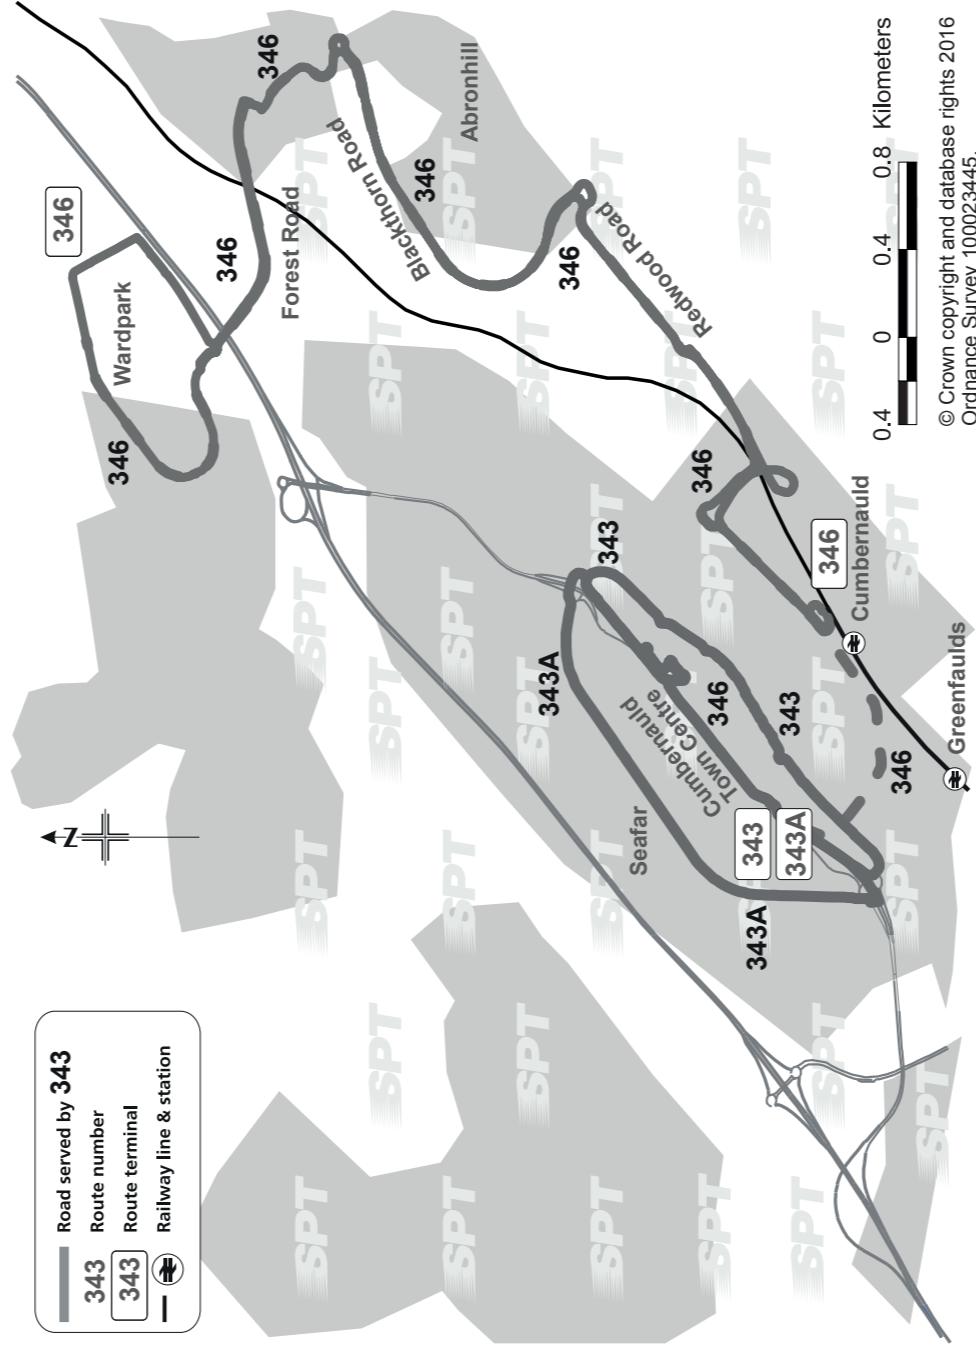

Fare table service 343/343A/346	
Adult single fares £	Child Single Fares (from 5th to 16th birthday)
Service 343	Children under school age travel free Childs single fares at half the adult single fare rounded up to the next 5 pence
Town Centre	
1.20 North Carbrain	
1.60 1.30 Asda	
1.90 1.60 1.00 Town Centre	
Service 343A	
Town Centre	
1.60 Seafar	
1.90 1.60 Town Centre	
Service 346	
Town Centre	
1.30 Railway Station	
1.65 0.85 Kildrum South Interchange	
1.90 1.30 1.20 Hazel Road	
2.10 1.90 1.20 0.85 Rowan Road	
2.10 1.90 1.20 1.20 1.20 Whitelees	
2.15 1.95 1.95 1.90 1.65 1.05 Wardpark South	
2.40 2.10 2.10 1.95 1.90 1.65 1.05 Wardpark North	

FARES ARE CORRECT AT JANUARY 2016 - MAY BE SUBJECT TO CHANGE

Route map service 343/343A/346

Ref. 2876G1/2876G2/12/16

Bus Timetable
From 12 December 2016

343
343A
Cumbernauld
Town Centre
Seafar
North Carbrain
346
Wardpark
Cumbernauld
Railway Station

Route Service 343: From **Cumbernauld Town Centre South** via Central Way, Seafar Roundabout, North Carbrain Road, Braehead Interchange, Central Way, Yule Way, ASDA Bus Stance, Yule Way, Central Way to **Cumbernauld Town Centre South**.

Return: from **Wardpark North** via Napier Road, Wyndford Road, Castlecary Road, Forest Road, Whitelees Road, Blackthorn Road, Redwood Road, Forest Road, Greenyards Interchange, B8054, South Carbrain Road, to **Cumbernauld Rail Station**.