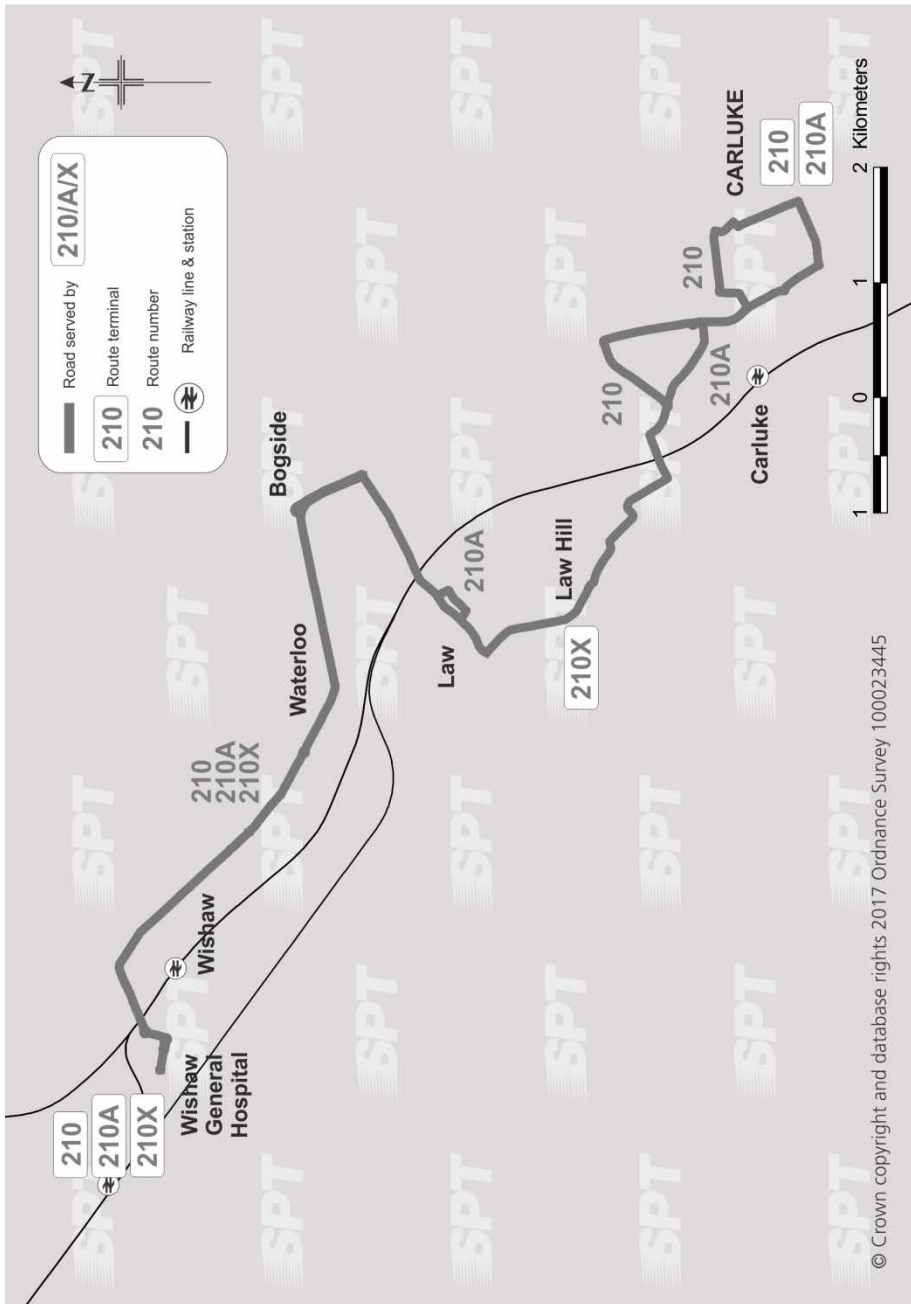

Bus Timetable
From 19 July 2020

210 210A 210X

**Wishaw General
Hospital
Law
Carluke**

Whilst every effort will be made to adhere to the scheduled times, the Partnership disclaims any liability in respect of loss or inconvenience arising from any failure to operate journeys as published, changes in timings or printing errors.

For more information visit spt.co.uk or alternatively, for all public transport enquiries, call:

If you have any comments or suggestions about the service(s) provided please contact:

SPT
Bus Operations
131 St. Vincent St
Glasgow
G2 5JF

t 0345 271 2405
0141 333 3690
e bus@spt.co.uk

This service is operated on behalf of SPT by

McGill's Buses 99 Earnhill Road Larkfield Ind. Est. Greenock PA16 0EQ	First Glasgow Caledonia Depot 100 Cathcart Road Glasgow G42 7BH

t 08000 515 651   t 0345 646 0707

Stuart's Coaches
Airdrie Road,
Carluke ML8 5EP

t 01555 773533