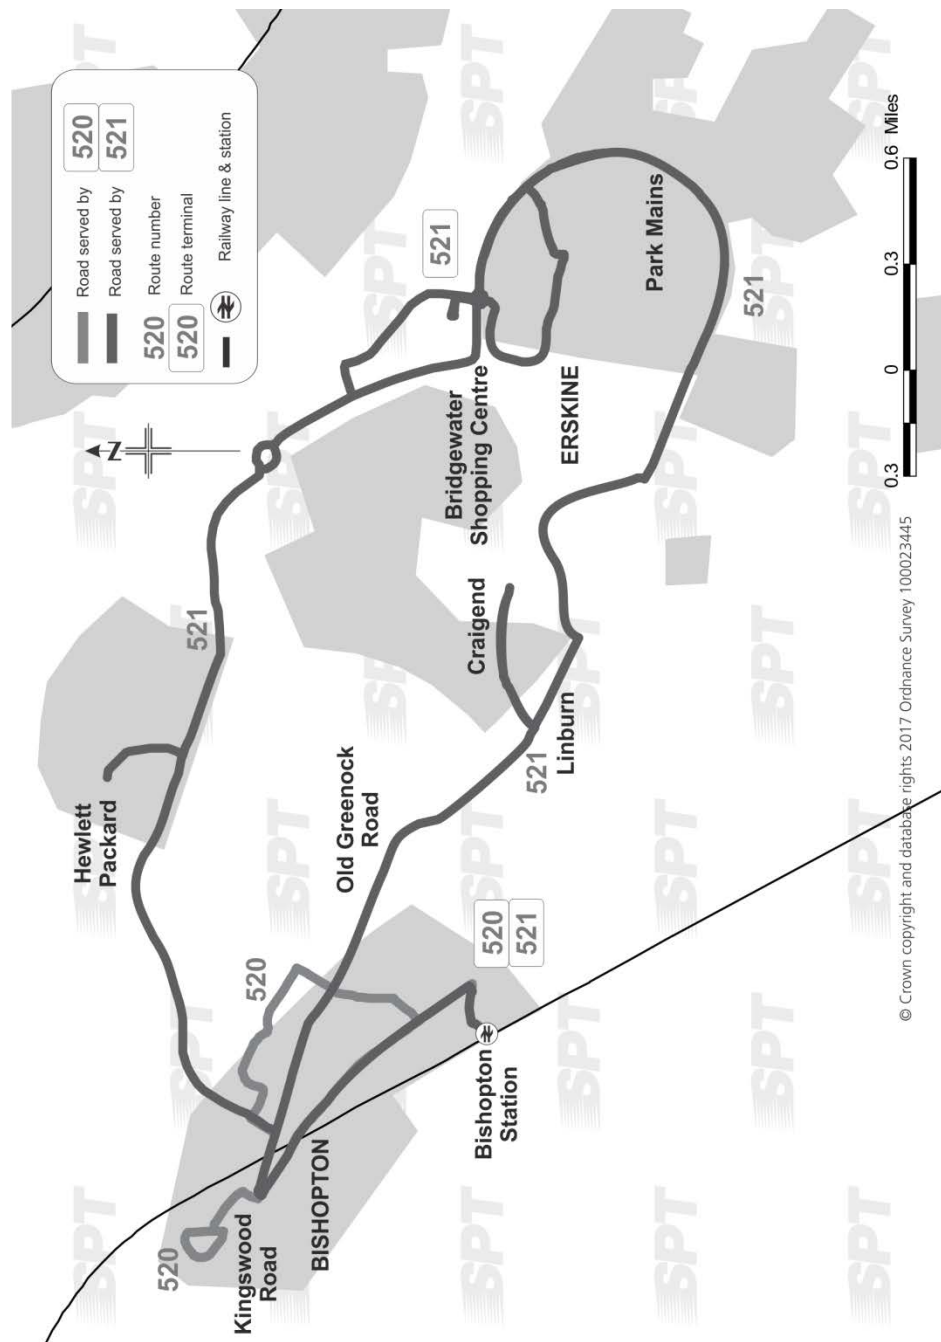

Fare table service 520/521	
Adult single fares £	
Service 520	
Bishopton Station	1.40
1.40 Bruce Road	1.40
1.40 Bishopton Station	1.40
McGill's Service 521	
Bridgewater Shopping Centre	1.40
1.40 Mains Drive	1.40
1.40 Barrhill	1.40
1.75 1.40 Linburn	1.40
1.75 1.60 1.40 HP Factory	1.40
1.75 1.75 1.40 1.40 Kingston Road	1.40
2.00 1.75 1.40 1.40 Ferry Road	1.40
2.00 2.00 1.75 1.75 1.60 1.40 Bishopton Station	1.40
Citybus Service 521	
Bishopton Station	1.35
1.35 Ferry Road	1.35
1.35 1.35 Kingston Road	1.35
1.55 1.35 1.35 HP Factory	1.35
1.65 1.35 1.35 Linburn	1.35
1.65 1.65 1.35 1.35 Barrhill	1.35
1.85 1.65 1.65 1.35 1.35 Mains Drive	1.35
1.85 1.65 1.65 1.65 1.65 1.65 1.35 1.35 Bridgewater	1.35

FARES ARE CORRECT AT APRIL 2017 - MAY BE SUBJECT TO CHANGE

Child Single Fares
(from 5th to 16th birthday)
Children under school age travel free
Childs single fares at half the adult fare rounded up to the next 5 pence

Route Service 520 from **Bishopton Rail Station**, via Station Road, Greenock Road, Lyle Crescent, Kingswood Road (clockwise), Lyle Crescent, Old Greenock Road, Ferry Road, Bruce Road, Stuart Road, Kingston Road, Greenock Road, Station Road to **Bishopton Rail Station**.