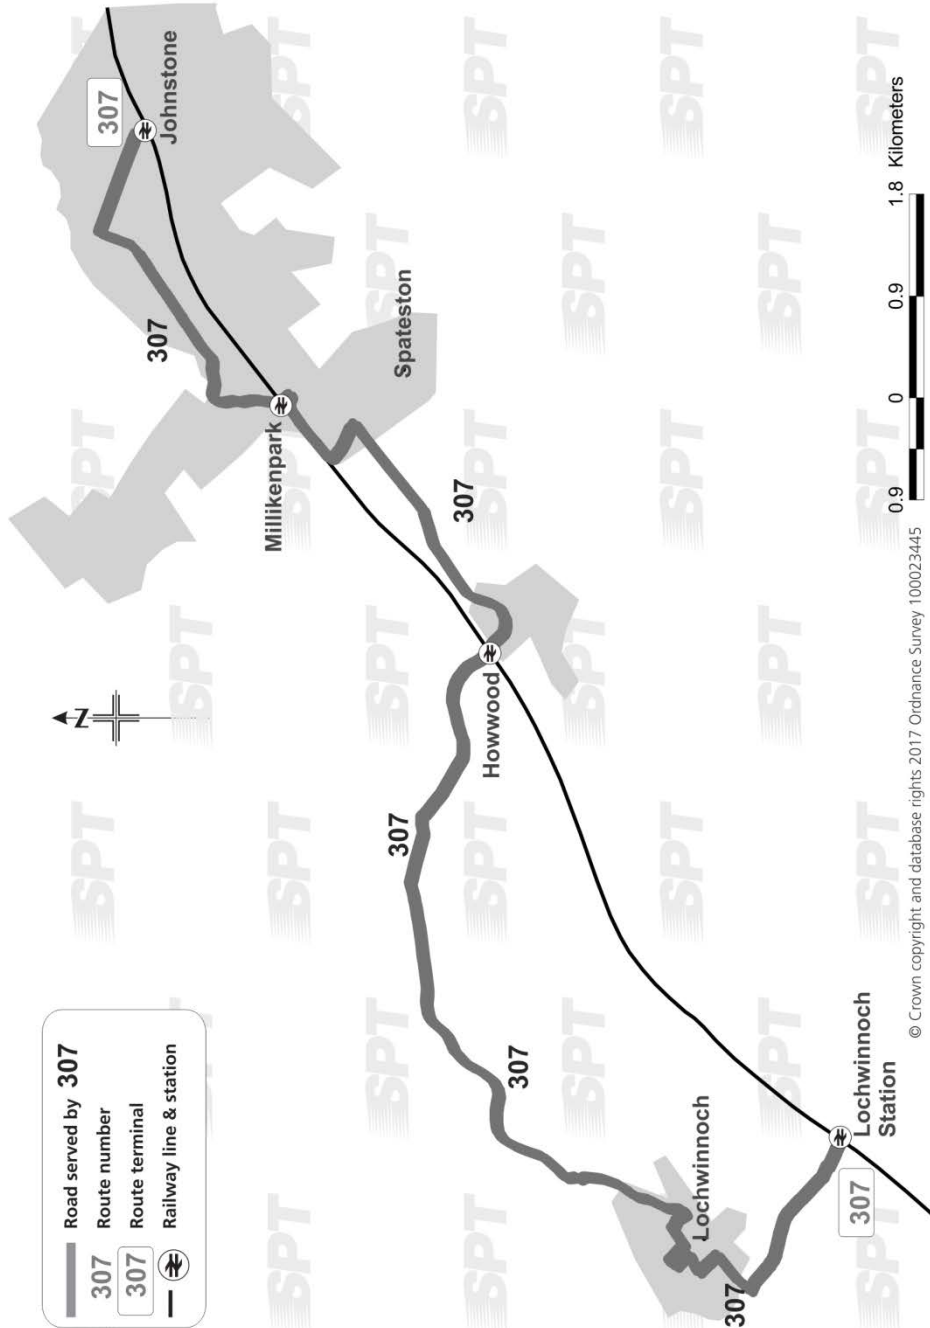

**Route Service 307:** From **Johnstone Railway Station** via Thorn Brae, High Street, MacDowall Street, Graham Street, Kilbarchan Road, Cochranemill Road, Corseford Avenue, Beith Road, Main Street, Station Road, Bridesmill Road, Johnshill, High Street, Mansfield Road, Braehead, Braehead Avenue, Calderpark Avenue, Calderpark Street, Braehead, Calder Street, Main Street, A760 to **Lochwinnoch Railway Station**