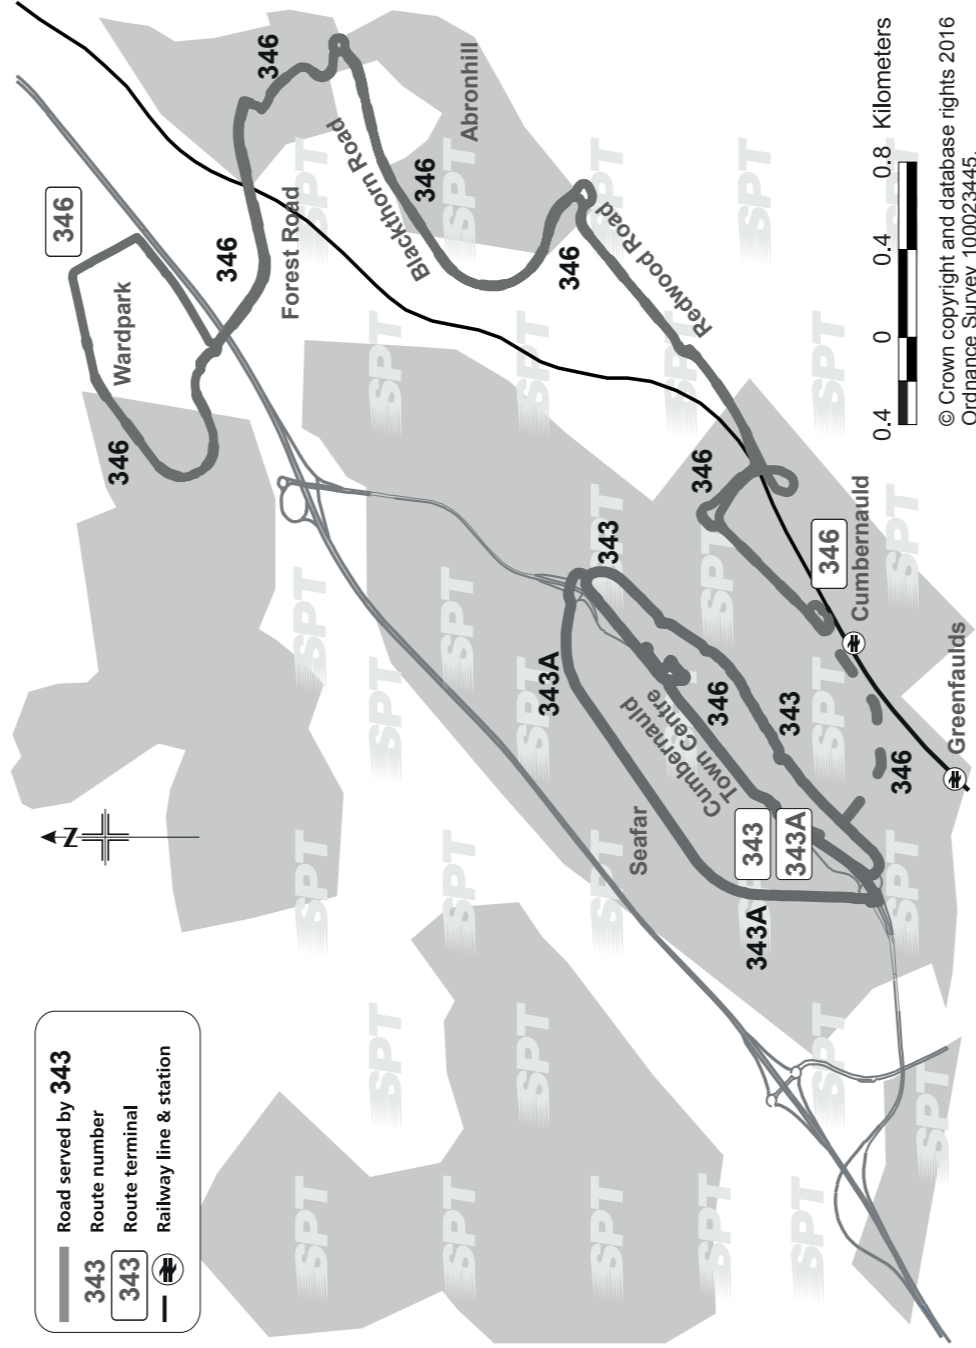

Fare table service 343/343A/346	
Adult single fares £	Child Single Fares (from 5th to 16th birthday)
Service 343	Children under school age travel free Childs single fares at half the adult single fare rounded up to the next 5 pence
Town Centre	
1.20 North Carbrain	
1.60 1.30 Asda	
1.90 1.60 1.00 Town Centre	
Service 343A	
Town Centre	
1.60 Seafar	
1.90 1.60 Town Centre	
Service 346	
Town Centre	
1.30 Railway Station	
1.65 0.85 Kildrum South Interchange	
1.90 1.30 1.20 Hazel Road	
2.10 1.90 1.20 0.85 Rowan Road	
2.10 1.90 1.20 1.20 1.20 Whitelees	
2.15 1.95 1.95 1.90 1.65 1.05 Wardpark South	
2.40 2.10 2.10 1.95 1.90 1.65 1.05 Wardpark North	

FARES ARE CORRECT AT JANUARY 2016 - MAY BE SUBJECT TO CHANGE

Bus Timetable
From 12 December 2016

343
343A
Cumbernauld
Town Centre
Seafar
North Carbrain
346
Wardpark
Cumbernauld
Railway Station

Whilst every effort will be made to adhere to the scheduled times, the Partnership disclaims any liability in respect of loss or inconvenience arising from any failure to operate journeys as published, changes in timings or printing errors.

For more information visit spt.co.uk or any SPT travel centre: Buchanan Bus Station, East Kilbride Bus Station, Greenock and Hamilton Bus Station.

Alternatively, for all public transport timetable enquiries, call:

This service is operated by J D Coaches and McNairn Coaches on behalf of Strathclyde Partnership for Transport. If you have any comments or suggestions about the service(s) provided please contact:

Bus Operations, SPT,
131 St. Vincent Street Glasgow G2 5JF
t 0845 271 2405/0141 333 3690
e bus@spt.co.uk

J D Coaches, West Waterhead Cottage, Palacerigg Road, Cumbernauld G67 3HT
t 01236 732 152
e bus@spt.co.uk

McNairn Coaches, 30 Northburn Road, Coatbridge, ML5 2HY
t 01236 441188
e bus@spt.co.uk

Please note - Calls to 0845 271 2405 will be charged at 2p per min (inc. VAT) plus your Telecoms Providers Access Charge.

This service is operated by J D Coaches and McNairn Coaches on behalf of SPT.