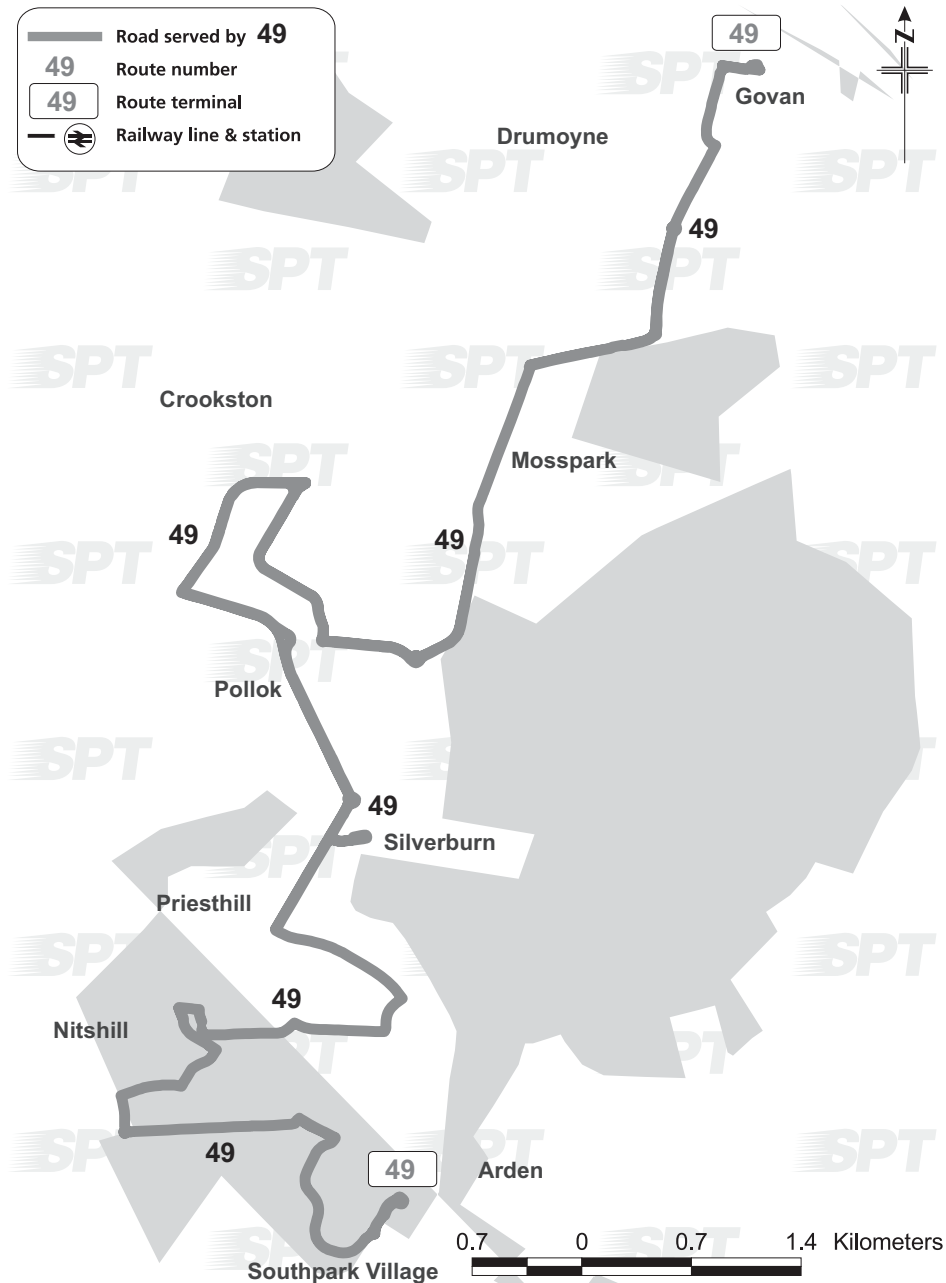

Road served by 49
 Route number
 Route terminal
 Railway line & station

Whilst every effort will be made to adhere to the scheduled times, the Partnership disclaims any liability in respect of loss or inconvenience arising from any failure to operate journeys as published, changes in timings or printing errors.

Bus Timetable
From 23 October 2016

49

Southpark Village
Silverburn
Govan Bus Station

For more information visit spt.co.uk or any SPT travel centre located at Buchanan and East Kilbride Bus Stations.

Alternatively, for all public transport timetable enquiries, call:

Please note – Calls to 0845 271 2405 will be charged at 2p per min (inc. VAT) plus your Telecoms Providers Access Charge.

This service is operated by First Glasgow on behalf of SPT.

Route Service 49: from **Southpark Village** via Leggaston Drive, Waukglen Road, Nitshill Road, Parkhouse Road, Whitriggs Road, Willowford Road, Wiltonburn Road, Nitshill Road, Cleeves Road, Cleeves Quadrant, Glenmuir Drive, Muirshiel Crescent, Priesthill Road, Peat Road, Cowglen Road, Silverburn Bus Station, Cowglen Road, Peat Road, Brockburn Road, Linthaugh Road, Lyoncross Road, Braidcraft Road, Corkerhill Road, Paisley Road West, Helen Street, Harmony Row, Golspie Street, to **Govan Bus Station**

Return from Govan Bus Station via Golspie Street, Harmony Row, Helen Stret, Paisley Road West, Corkerhill Road, Braidcraft Road, Lyoncross Road, Linthaugh Road, Brockburn Road, Peat Road, Cowglen Road, Silverburn Bus Station, Cowglen Road, Peat Road, Priesthill Road, Muirshiel Crescent, Glenmuir Drive, Cleeves Quadrant, Cleeves Road, Nitshill Road, Wiltonburn Road, Willowford Road, Whitriggs Road, Parkhouse Road, Nitshill Road, Waukglen Road, Leggaston Drive, circle roundabout to Leggaston Drive, **Southpark Village**